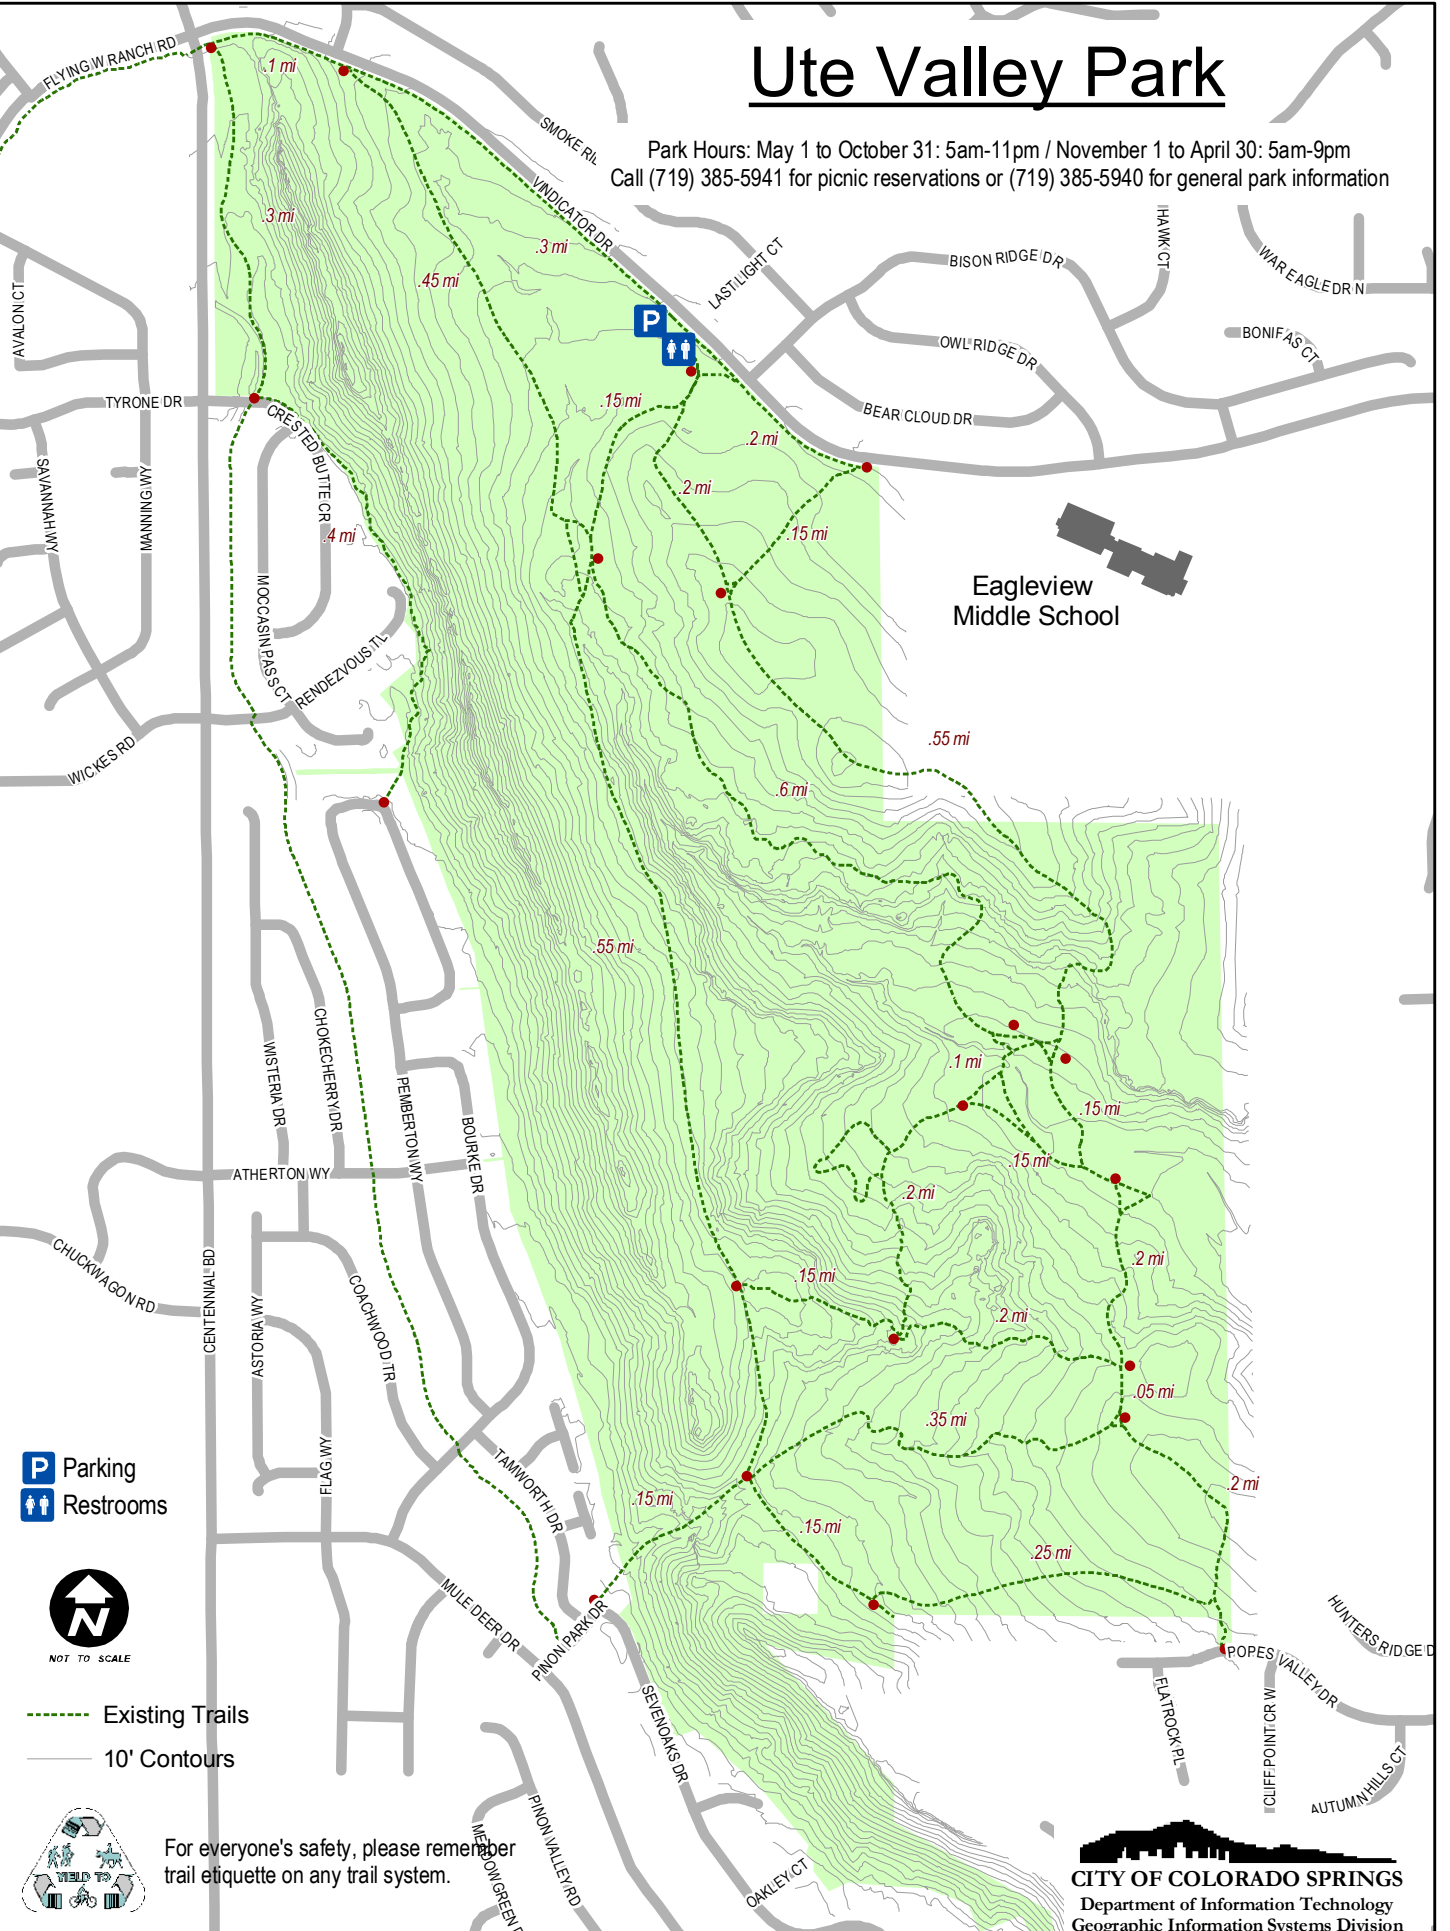

Ute Valley Park

Park Hours: May 1 to October 31: 5am-11pm / November 1 to April 30: 5am-9pm
Call (719) 385-5941 for picnic reservations or (719) 385-5940 for general park information

P Parking
♿ Restrooms

--- Existing Trails
— 10' Contours

For everyone's safety, please remember trail etiquette on any trail system.

CITY OF COLORADO SPRINGS
Department of Information Technology
Geographic Information Systems Division