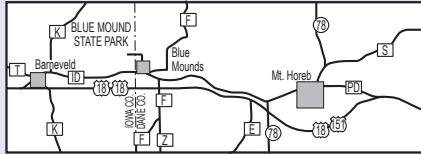

Blue Mound State Park

- Park Boundary
- Hiking Trail
- Biking/Hiking Trail
- CORP Single Track Mountain Bike Trail (MBT)
- Nature Trail
- Drinking Fountains
- Parking
- Building
- Vault Toilets
- Spring House
- Mountain Bike Trailhead Bike Wash. Please wash tires BEFORE and AFTER riding to help prevent the spread of invasive plants.