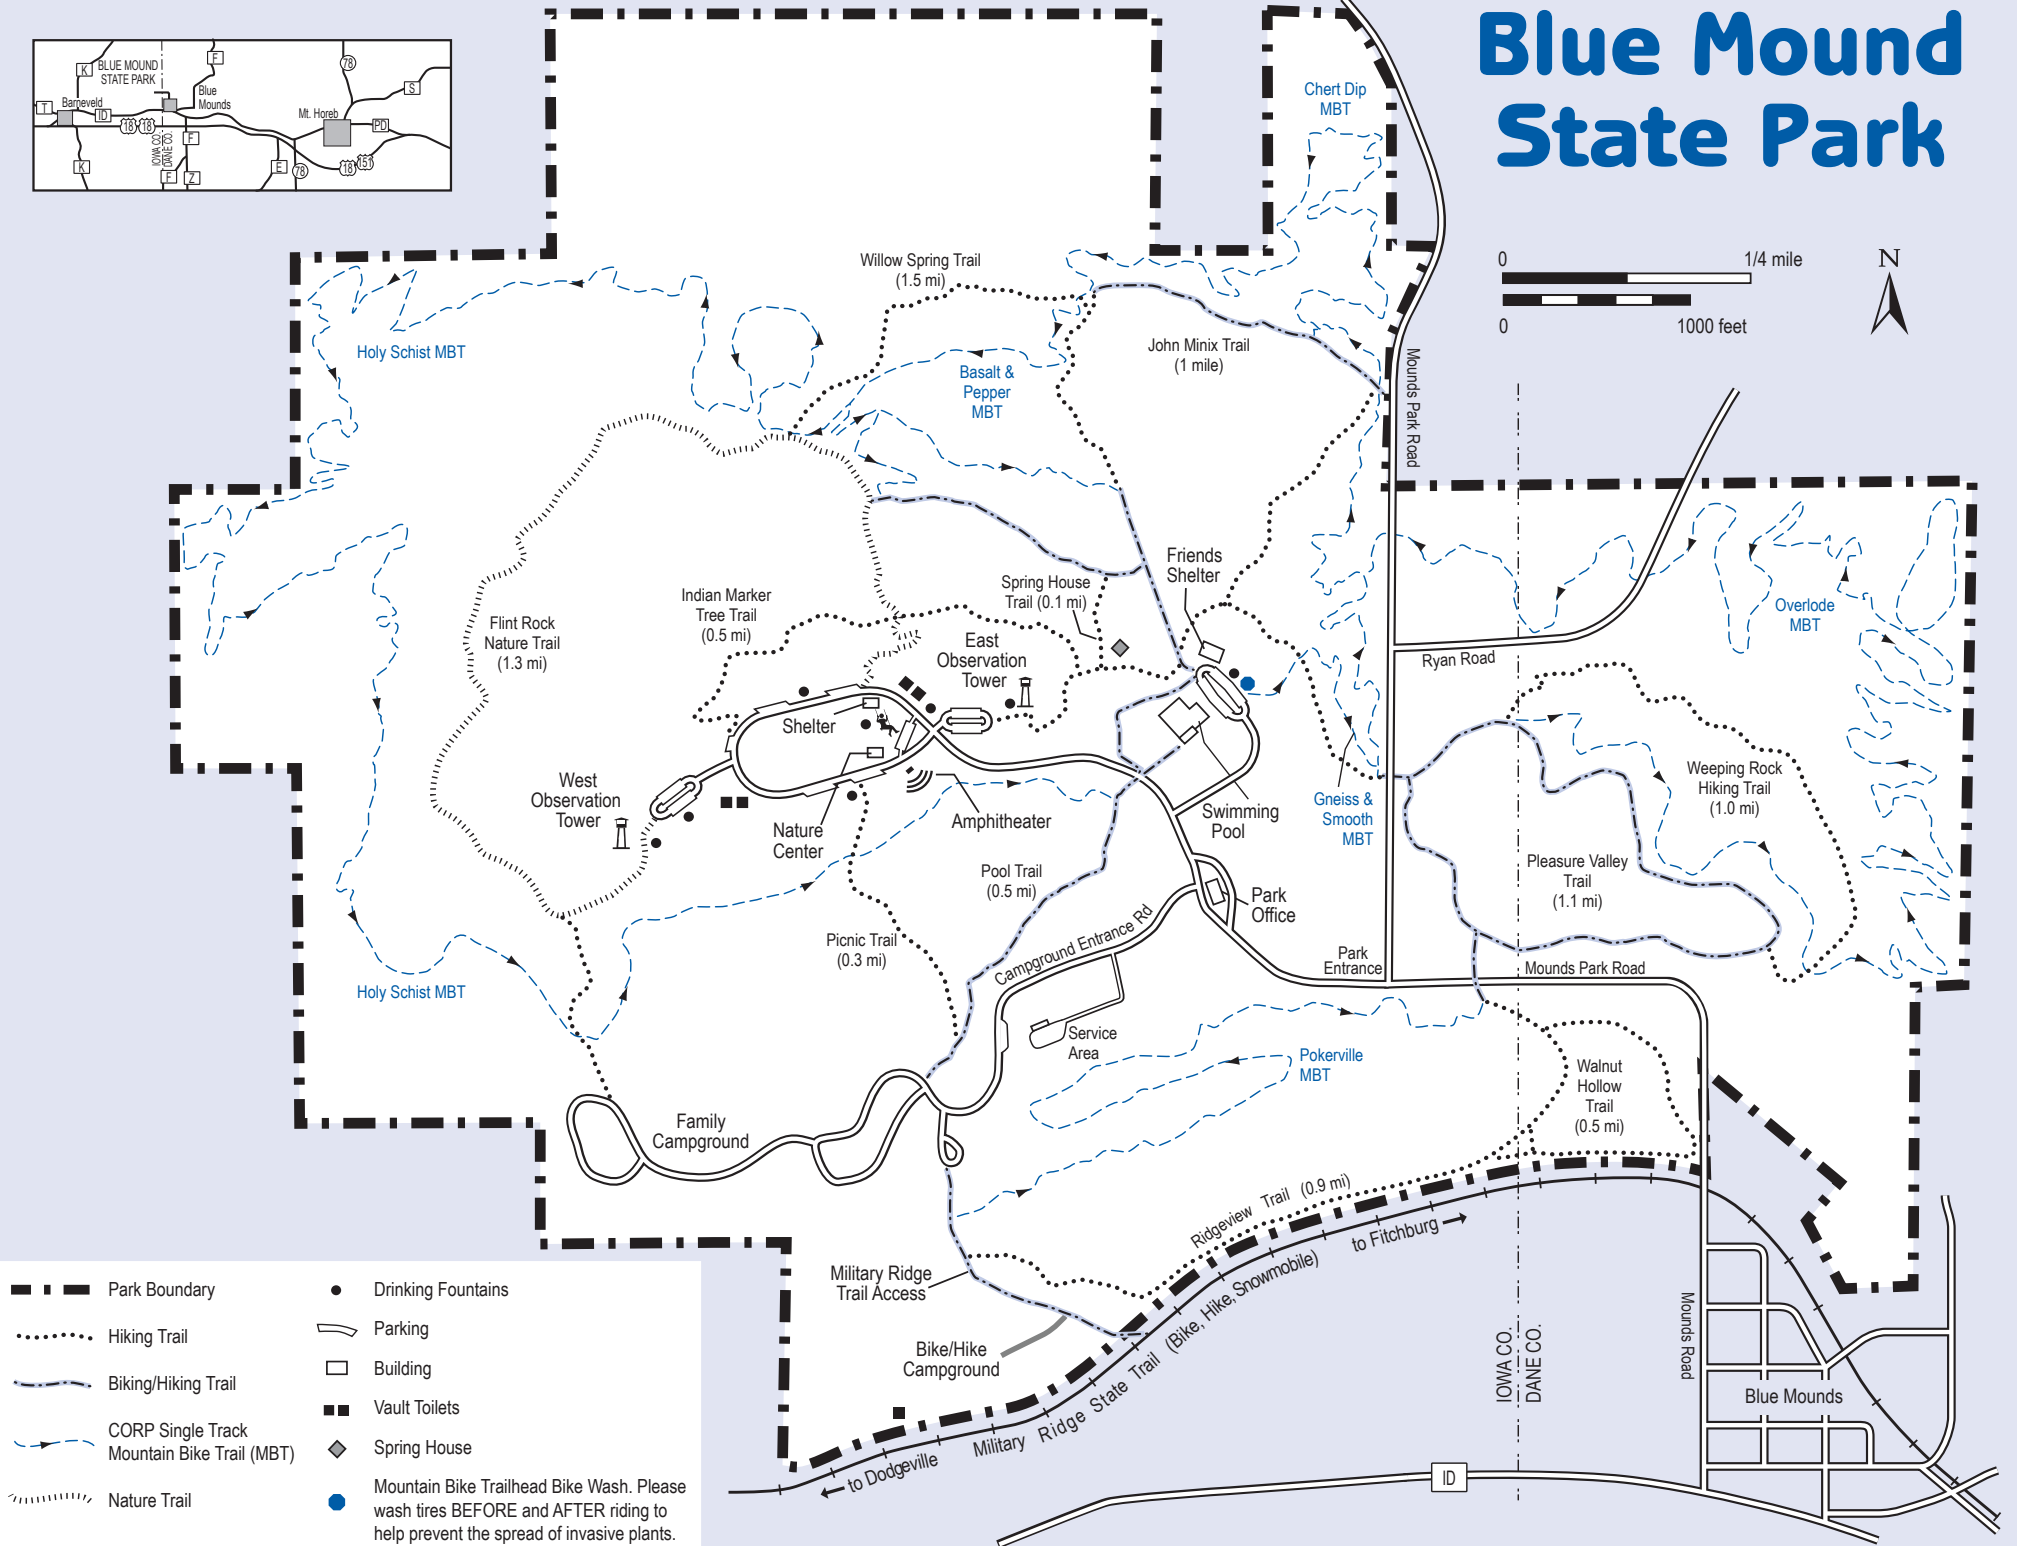

Blue Mound State Park

- Park Boundary
- Hiking Trail
- Biking/Hiking Trail
- CORP Single Track Mountain Bike Trail (MBT)
- Nature Trail
- Drinking Fountains
- Parking
- Building
- Vault Toilets
- Spring House
- Mountain Bike Trailhead Bike Wash. Please wash tires BEFORE and AFTER riding to help prevent the spread of invasive plants.