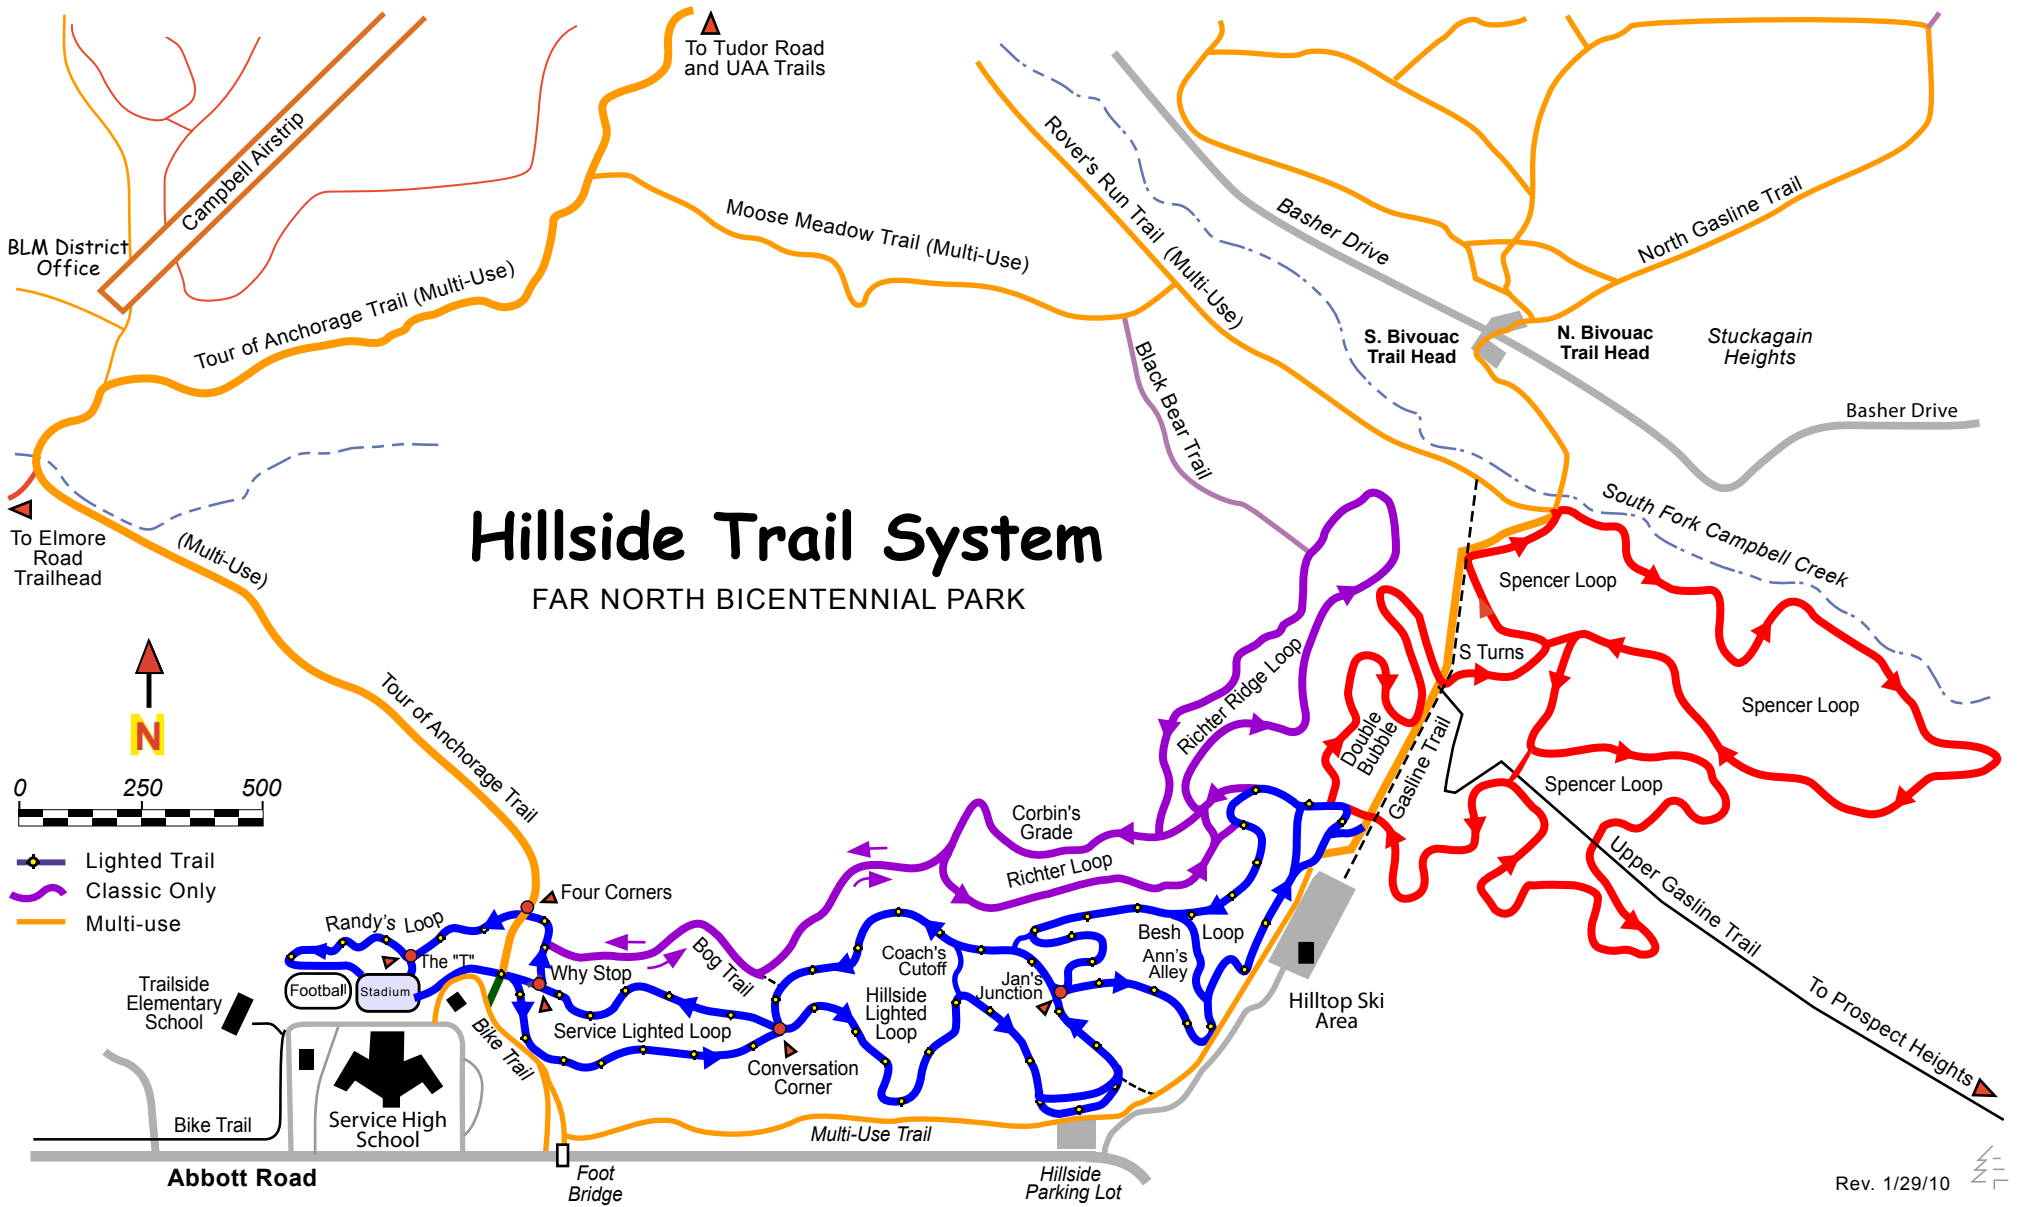

Hillside Trail System

FAR NORTH BICENTENNIAL PARK

- Lighted Trail
- Classic Only
- Multi-use