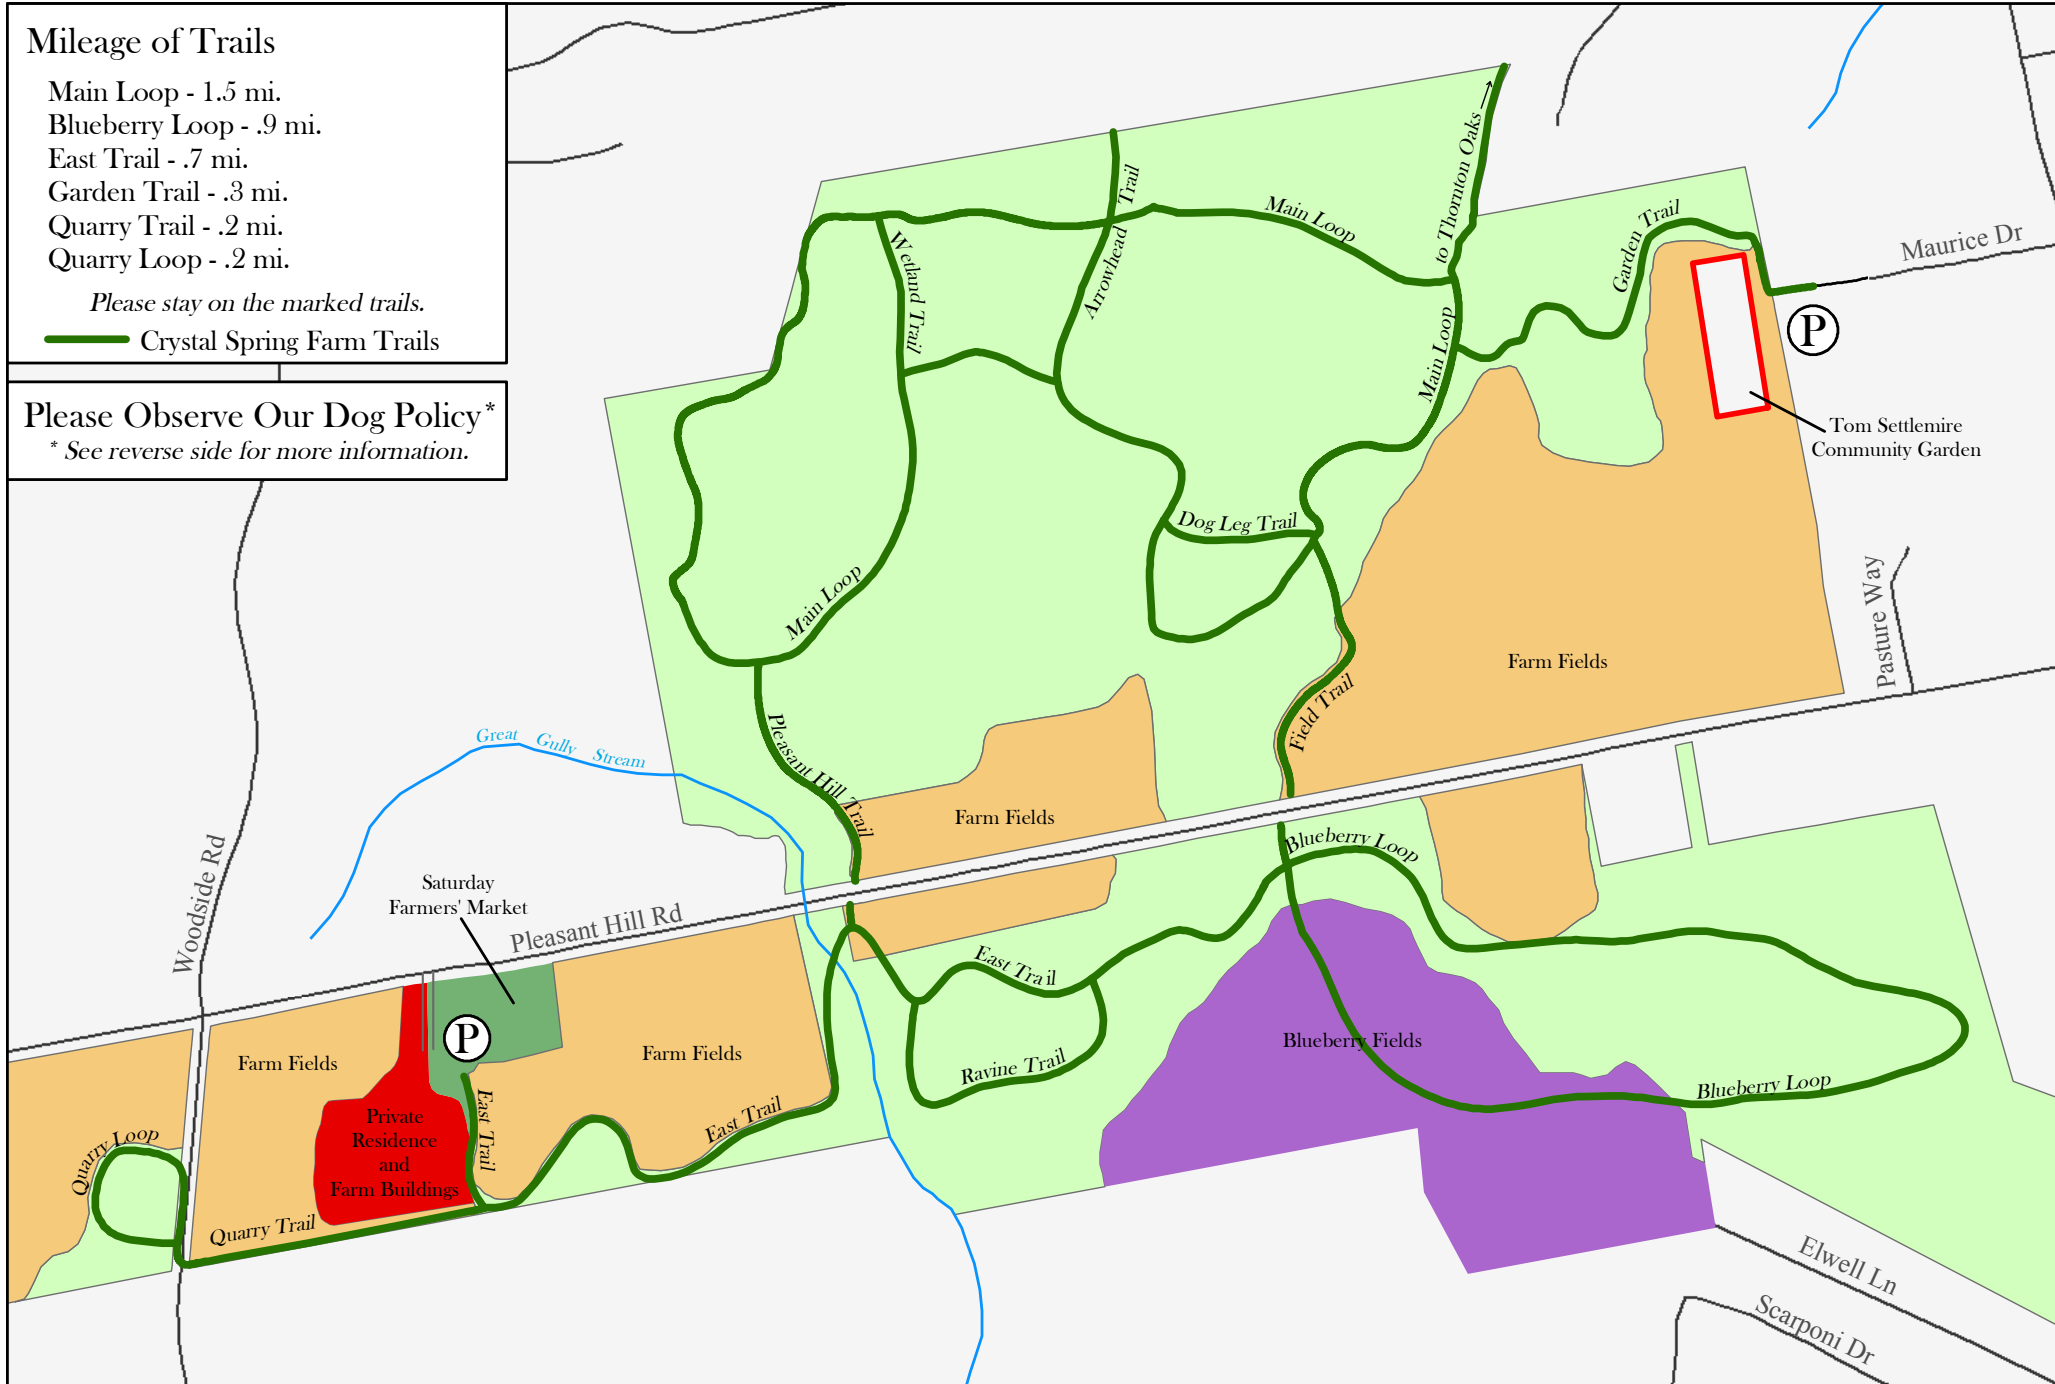

Mileage of Trails

- Main Loop - 1.5 mi.
- Blueberry Loop - .9 mi.
- East Trail - .7 mi.
- Garden Trail - .3 mi.
- Quarry Trail - .2 mi.
- Quarry Loop - .2 mi.

Please stay on the marked trails.

 Crystal Spring Farm Trails

Please Observe Our Dog Policy*

* See reverse side for more information.

Crystal Spring Farm
Trails