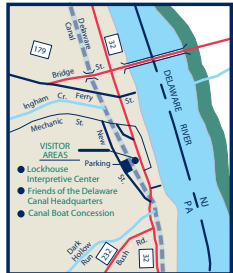

EASTON

RALPH STOVER STATE PARK

NEW JERSEY

PENNSYLVANIA

NEW HOPE

LEGEND

- Park Office
- Picnic Area
- Restrooms
- Boat Launch
- Canoe Access to River
- Delaware Canal
- Caution, Trail Obstruction
- Delaware Canal State Park (PA)
- Delaware and Raritan Canal State Park (NJ)