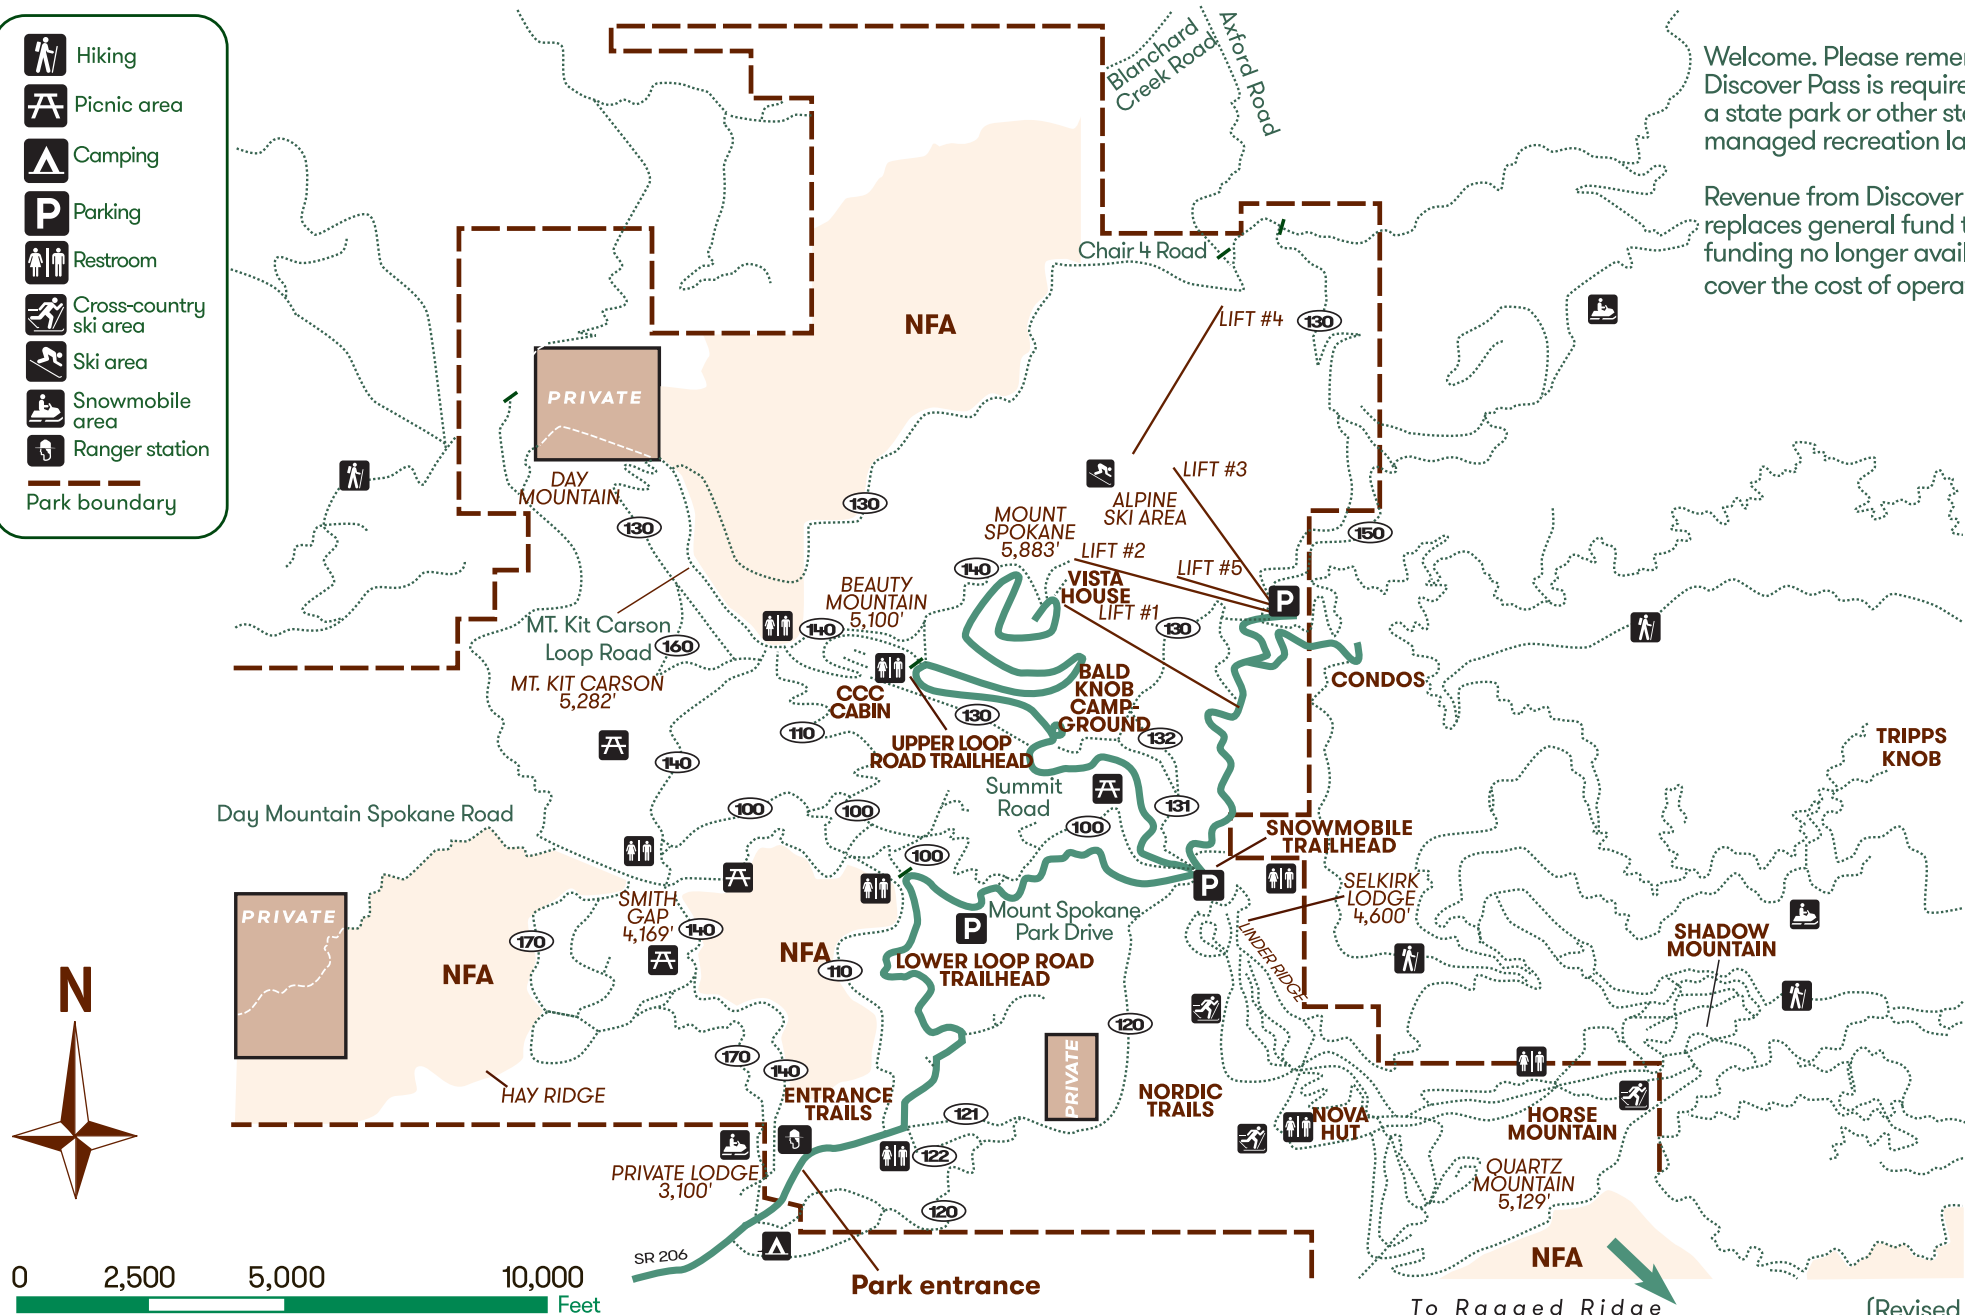

Mount Spokane State Park

- Hiking
- Picnic area
- Camping
- Parking
- Restroom
- Cross-country ski area
- Ski area
- Snowmobile area
- Ranger station
- Park boundary

Welcome. Please remember a Discover Pass is required to visit a state park or other state-managed recreation lands.

Revenue from Discover Pass replaces general fund tax funding no longer available to cover the cost of operations.

[Revised 05-01-17]