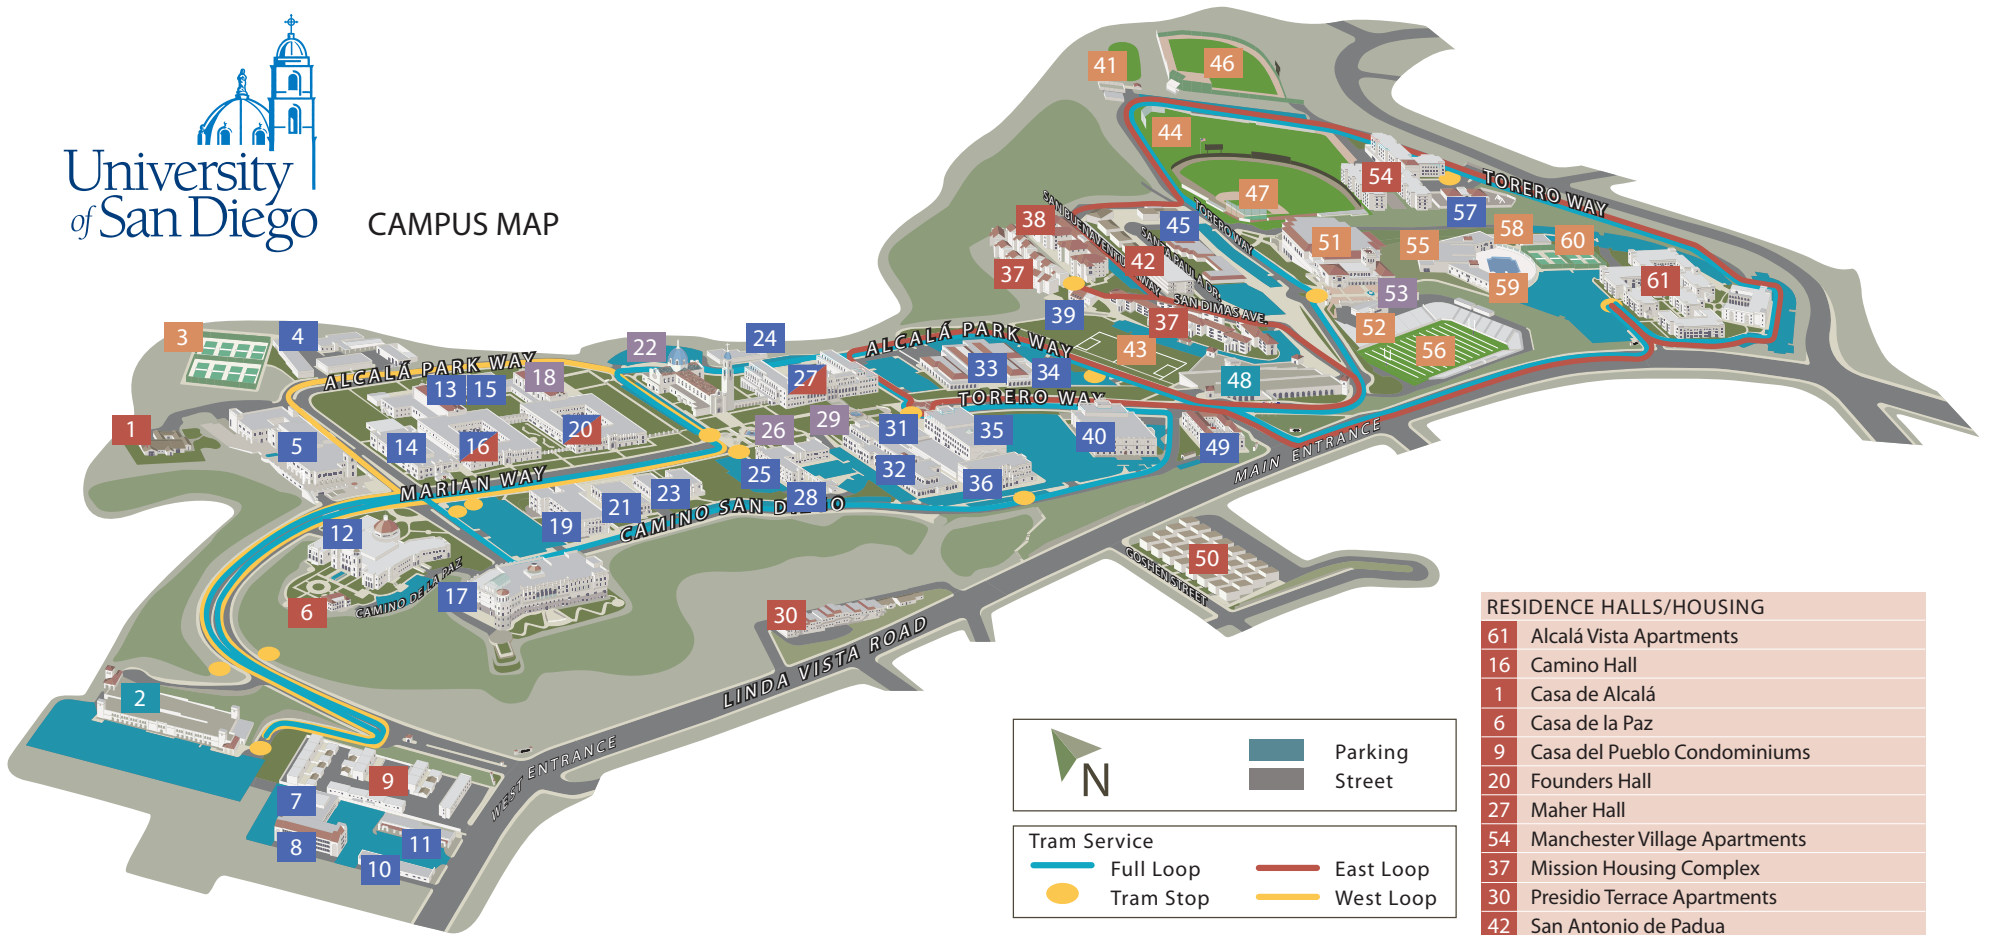

CAMPUS MAP

ACADEMIC/ADMINISTRATIVE FACILITIES

7	Alcalá Park West - Coronado	21	Manchester Executive Conference Center
8	Alcalá Park West - Barcelona	57	Manchester Child Development Center
10	Alcalá Park West - Ávila	39	Mission Crossroads
11	Alcalá Park West - Durango	5	Mother Rosalie Hill Hall
16	Camino Hall	19	Olin Hall
14	Copley Library	40	Pardee Legal Research Center
49	Degheri Alumni Center	24	Procurement; Copy and Graphics
4	Facilities Management Complex	28	Public Safety, Parking Services and Visitor Info
20	Founders Hall	15	Sacred Heart Hall
31	Guadalupe Hall	32	Serra Hall
23	Hahn School of Nursing and Health Science	17	Shiley Center for Science and Technology
33	Hahn University Center	45	St. Francis Center for Priestly Formation
25	Hughes Administration Center	13	Student Health Center
12	Joan B. Kroc Institute for Peace & Justice	34	Student Life Pavilion
36	Loma Hall and Bookstore	35	Warren Hall
27	Maheer Hall		

ATHLETIC FACILITIES

47	Cunningham Baseball Field
60	East Tennis Courts
52	Field House
51	Jenny Craig Pavilion
44	Manchester Valley Field
59	Pool
46	Softball Field
55	Sports Center
41	Sports Field
56	Torero Stadium
43	Valley Field
58	Weight Room
3	West Tennis Court

PARKING STRUCTURES

48	Mission Parking
2	West Marian Way Parking

RESIDENCE HALLS/HOUSING

61	Alcalá Vista Apartments
16	Camino Hall
1	Casa de Alcalá
6	Casa de la Paz
9	Casa del Pueblo Condominiums
20	Founders Hall
27	Maheer Hall
54	Manchester Village Apartments
37	Mission Housing Complex
30	Presidio Terrace Apartments
42	San Antonio de Padua
38	San Buenaventura
50	University Terrace Apartments

CHURCHES/PLAZAS

18	Founders Chapel
22	The Immaculata
26	Colachis Plaza
29	Plaza de San Diego
53	Eagan Plaza

ON CAMPUS DINING

5	Bert's Bistro
12	La Paloma
33	La Gran Terraza
34	Pavilion Dining/Tu Mercado
50	ATM/Concessions
27	Aromas
38	Missions Café