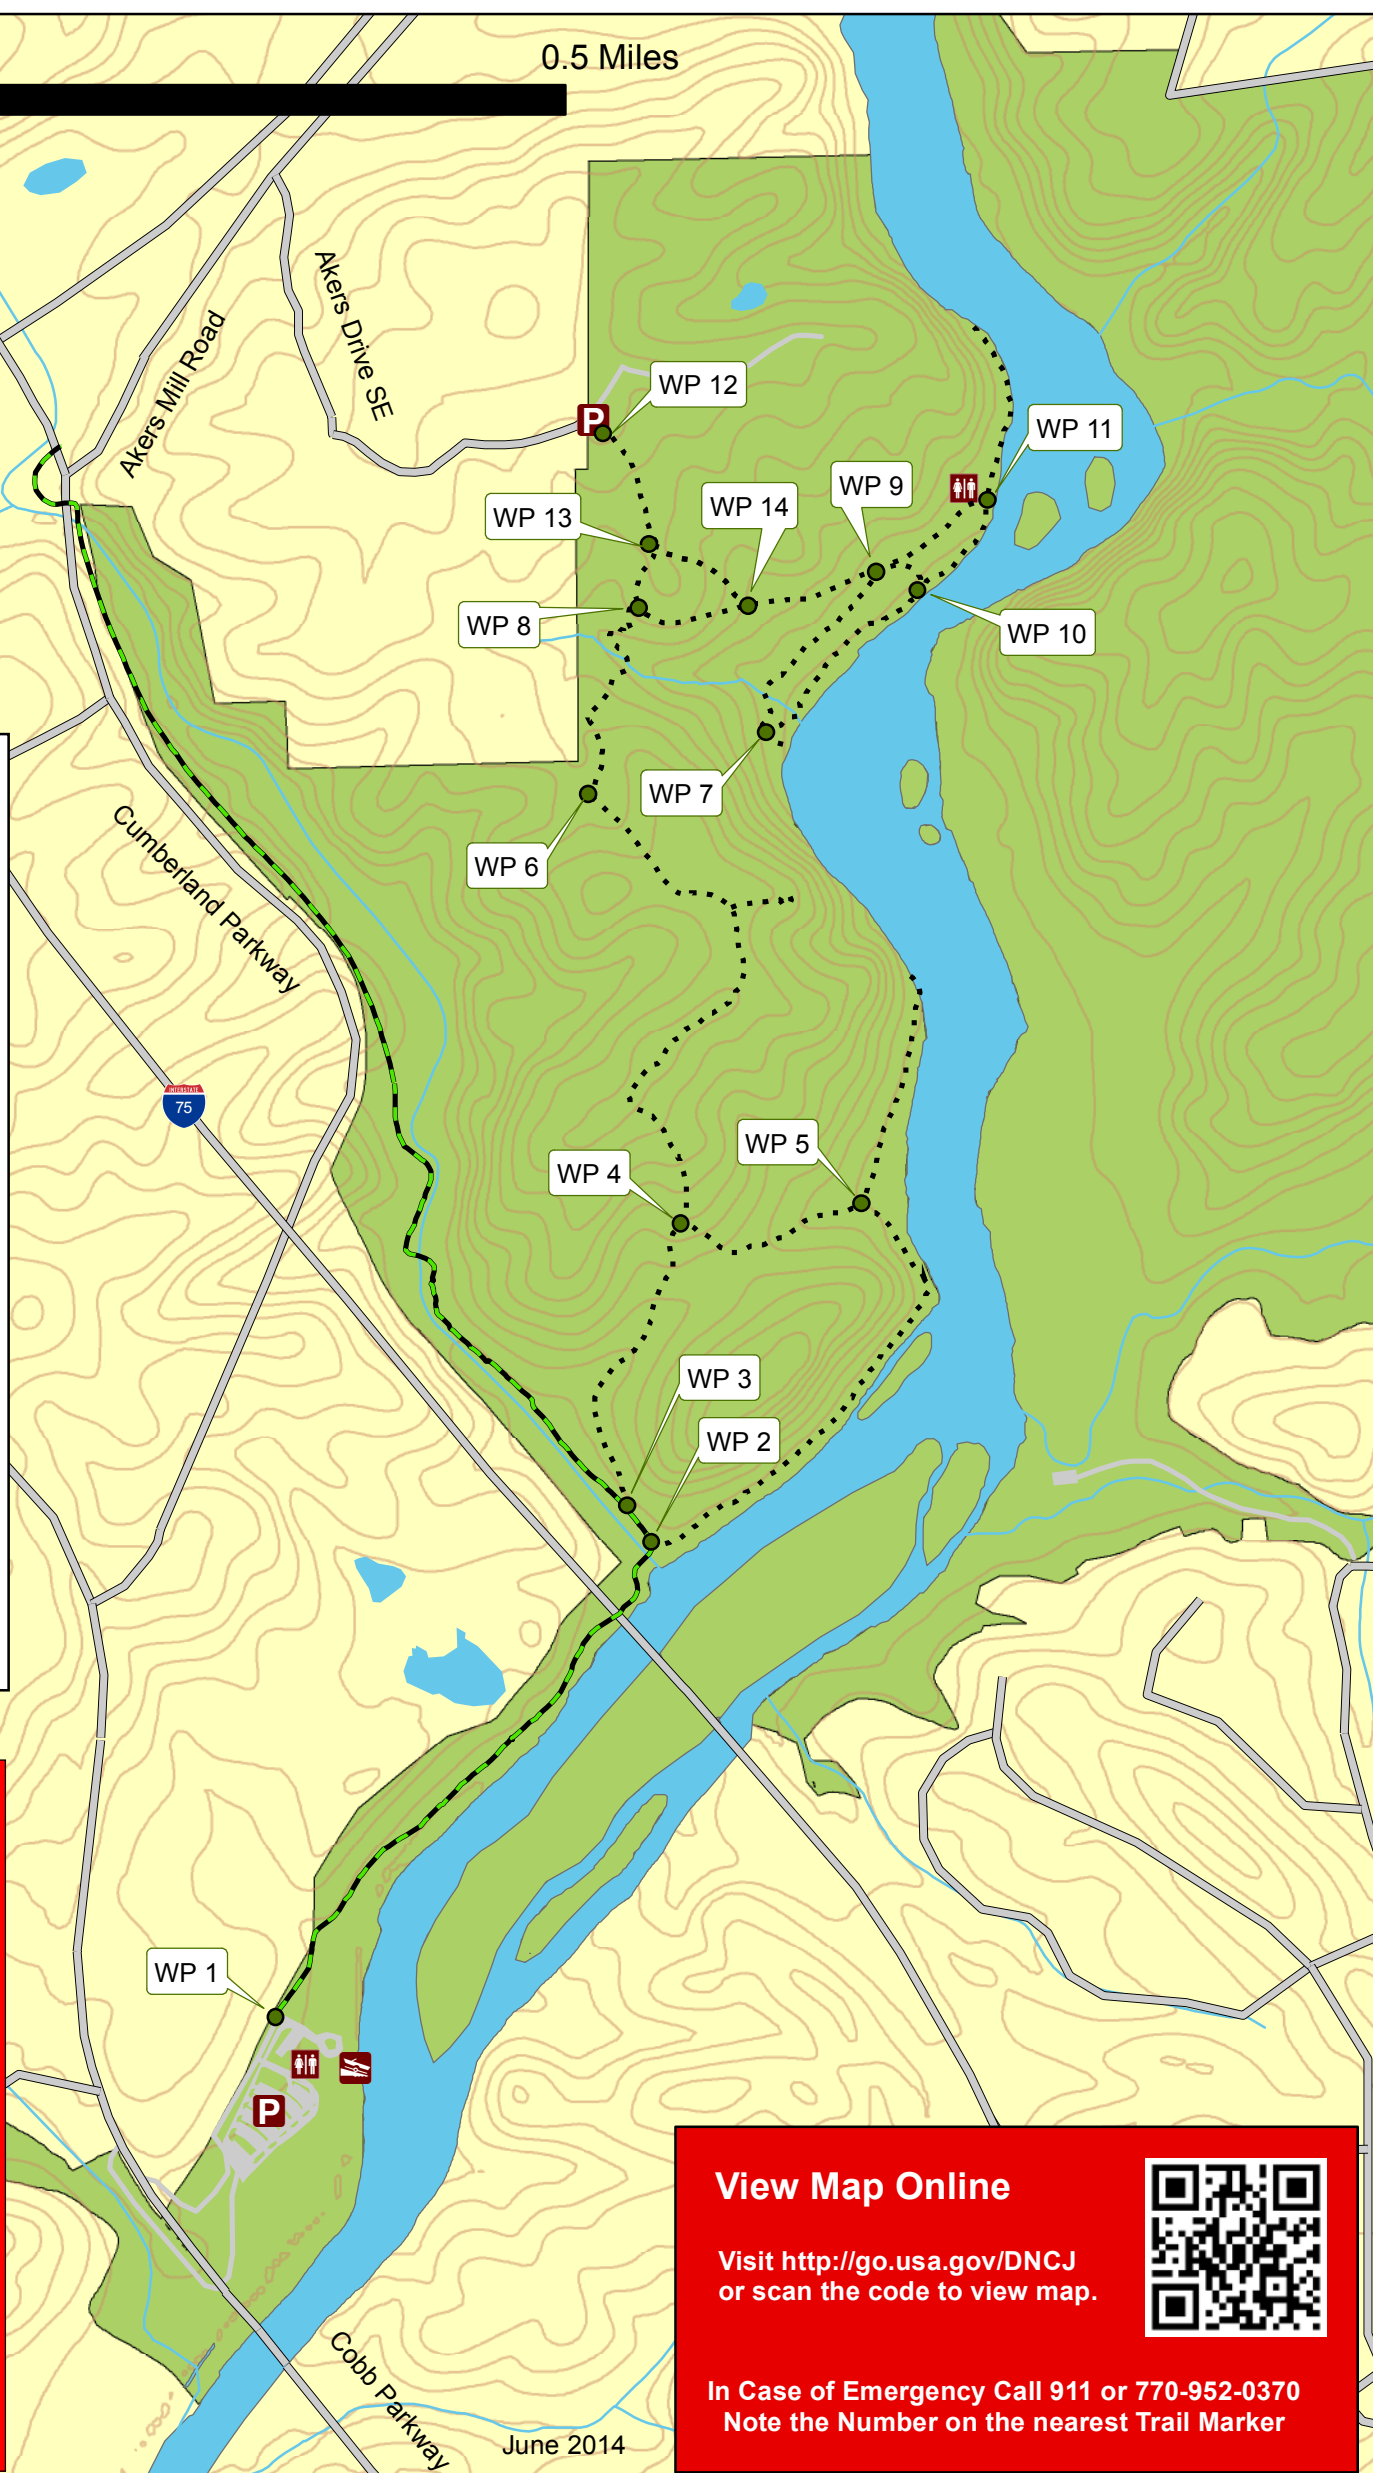

Legend

- You Are Here
- Map Markers
- Hiking Only Trail
- Biking & Hiking Trail
- Parking
- Toilets
- Boat Ramp
- Park Land

Park Rules

- Biking on posted "Biking & Hiking" trails only.
- Pets must be on a leash.
- It is your responsibility to clean up after your pet.
- Please pack out all trash.

Park Address

Paces Mill
3444 Cobb Parkway
Atlanta, GA 30339

Akers Mill
3700 Aker's Drive
Atlanta, GA 30339

View Map Online

Visit <http://go.usa.gov/DNCJ>
or scan the code to view map.

In Case of Emergency Call 911 or 770-952-0370
Note the Number on the nearest Trail Marker