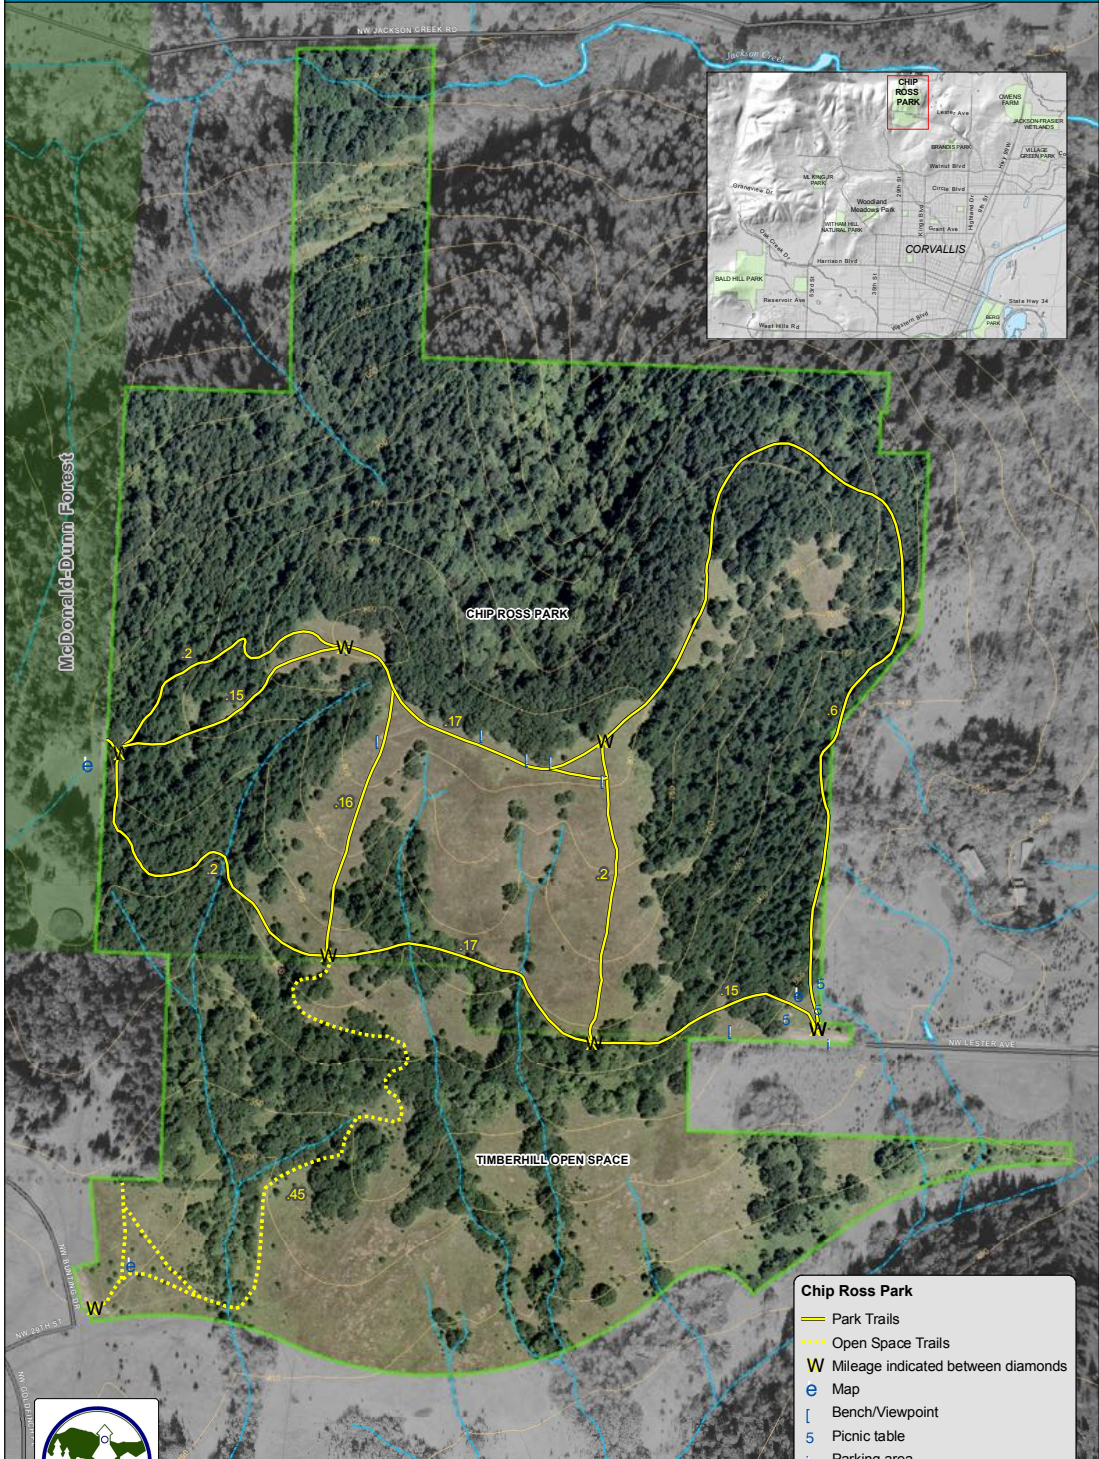

CHIP ROSS PARK

- Chip Ross Park**
- Park Trails
 - ⋯ Open Space Trails
 - W** Mileage indicated between diamonds
 - Map
 - Bench/Viewpoint
 - Picnic table
 - Parking area
 - Park boundary
 - Streams
 - Streets

City of Corvallis, Oregon
Parks and Recreation Dept

541-766-6918 Aerial photos: 2004, Trail locations: Aug 2004

GIS Services
Public Works Department
541-766-6916

0 0.25 Miles