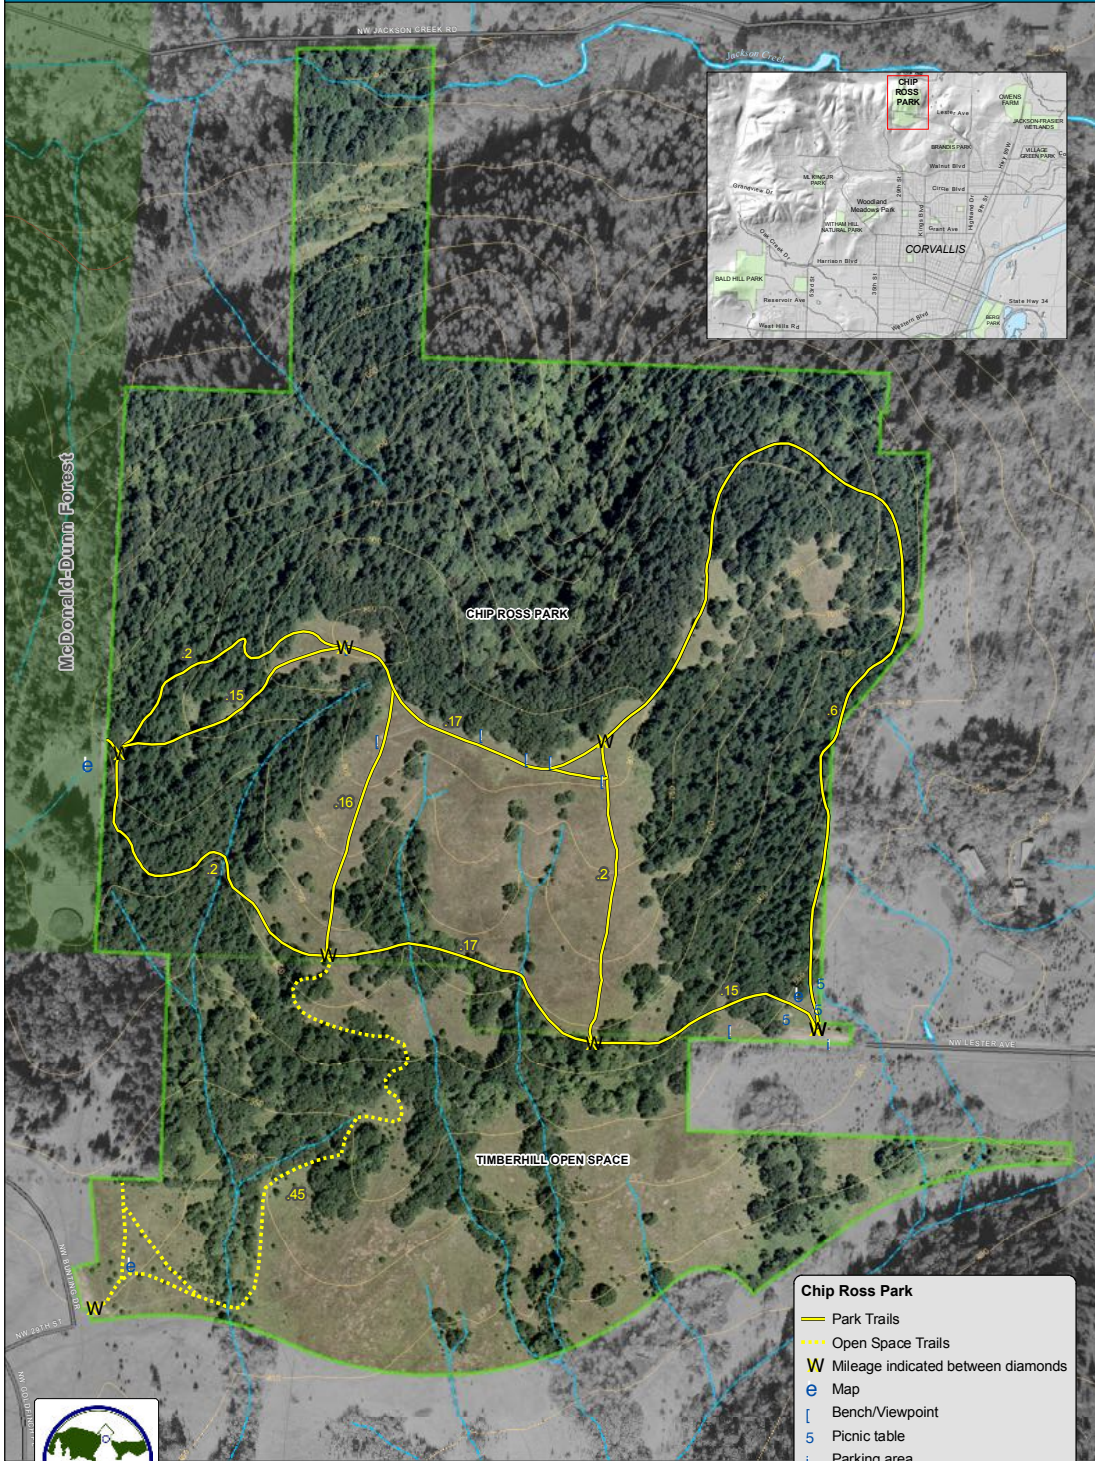

# CHIP ROSS PARK

- Chip Ross Park**
- Park Trails
  - ⋯ Open Space Trails
  - W** Mileage indicated between diamonds
  - Map
  - Bench/Viewpoint
  - Picnic table
  - Parking area
  - Park boundary
  - Streams
  - Streets

City of Corvallis, Oregon  
Parks and Recreation Dept  
541-766-6918 Aerial photos: 2004, Trail locations: Aug 2004

GIS Services  
Public Works Department  
541-766-6916

0 0.25 Miles