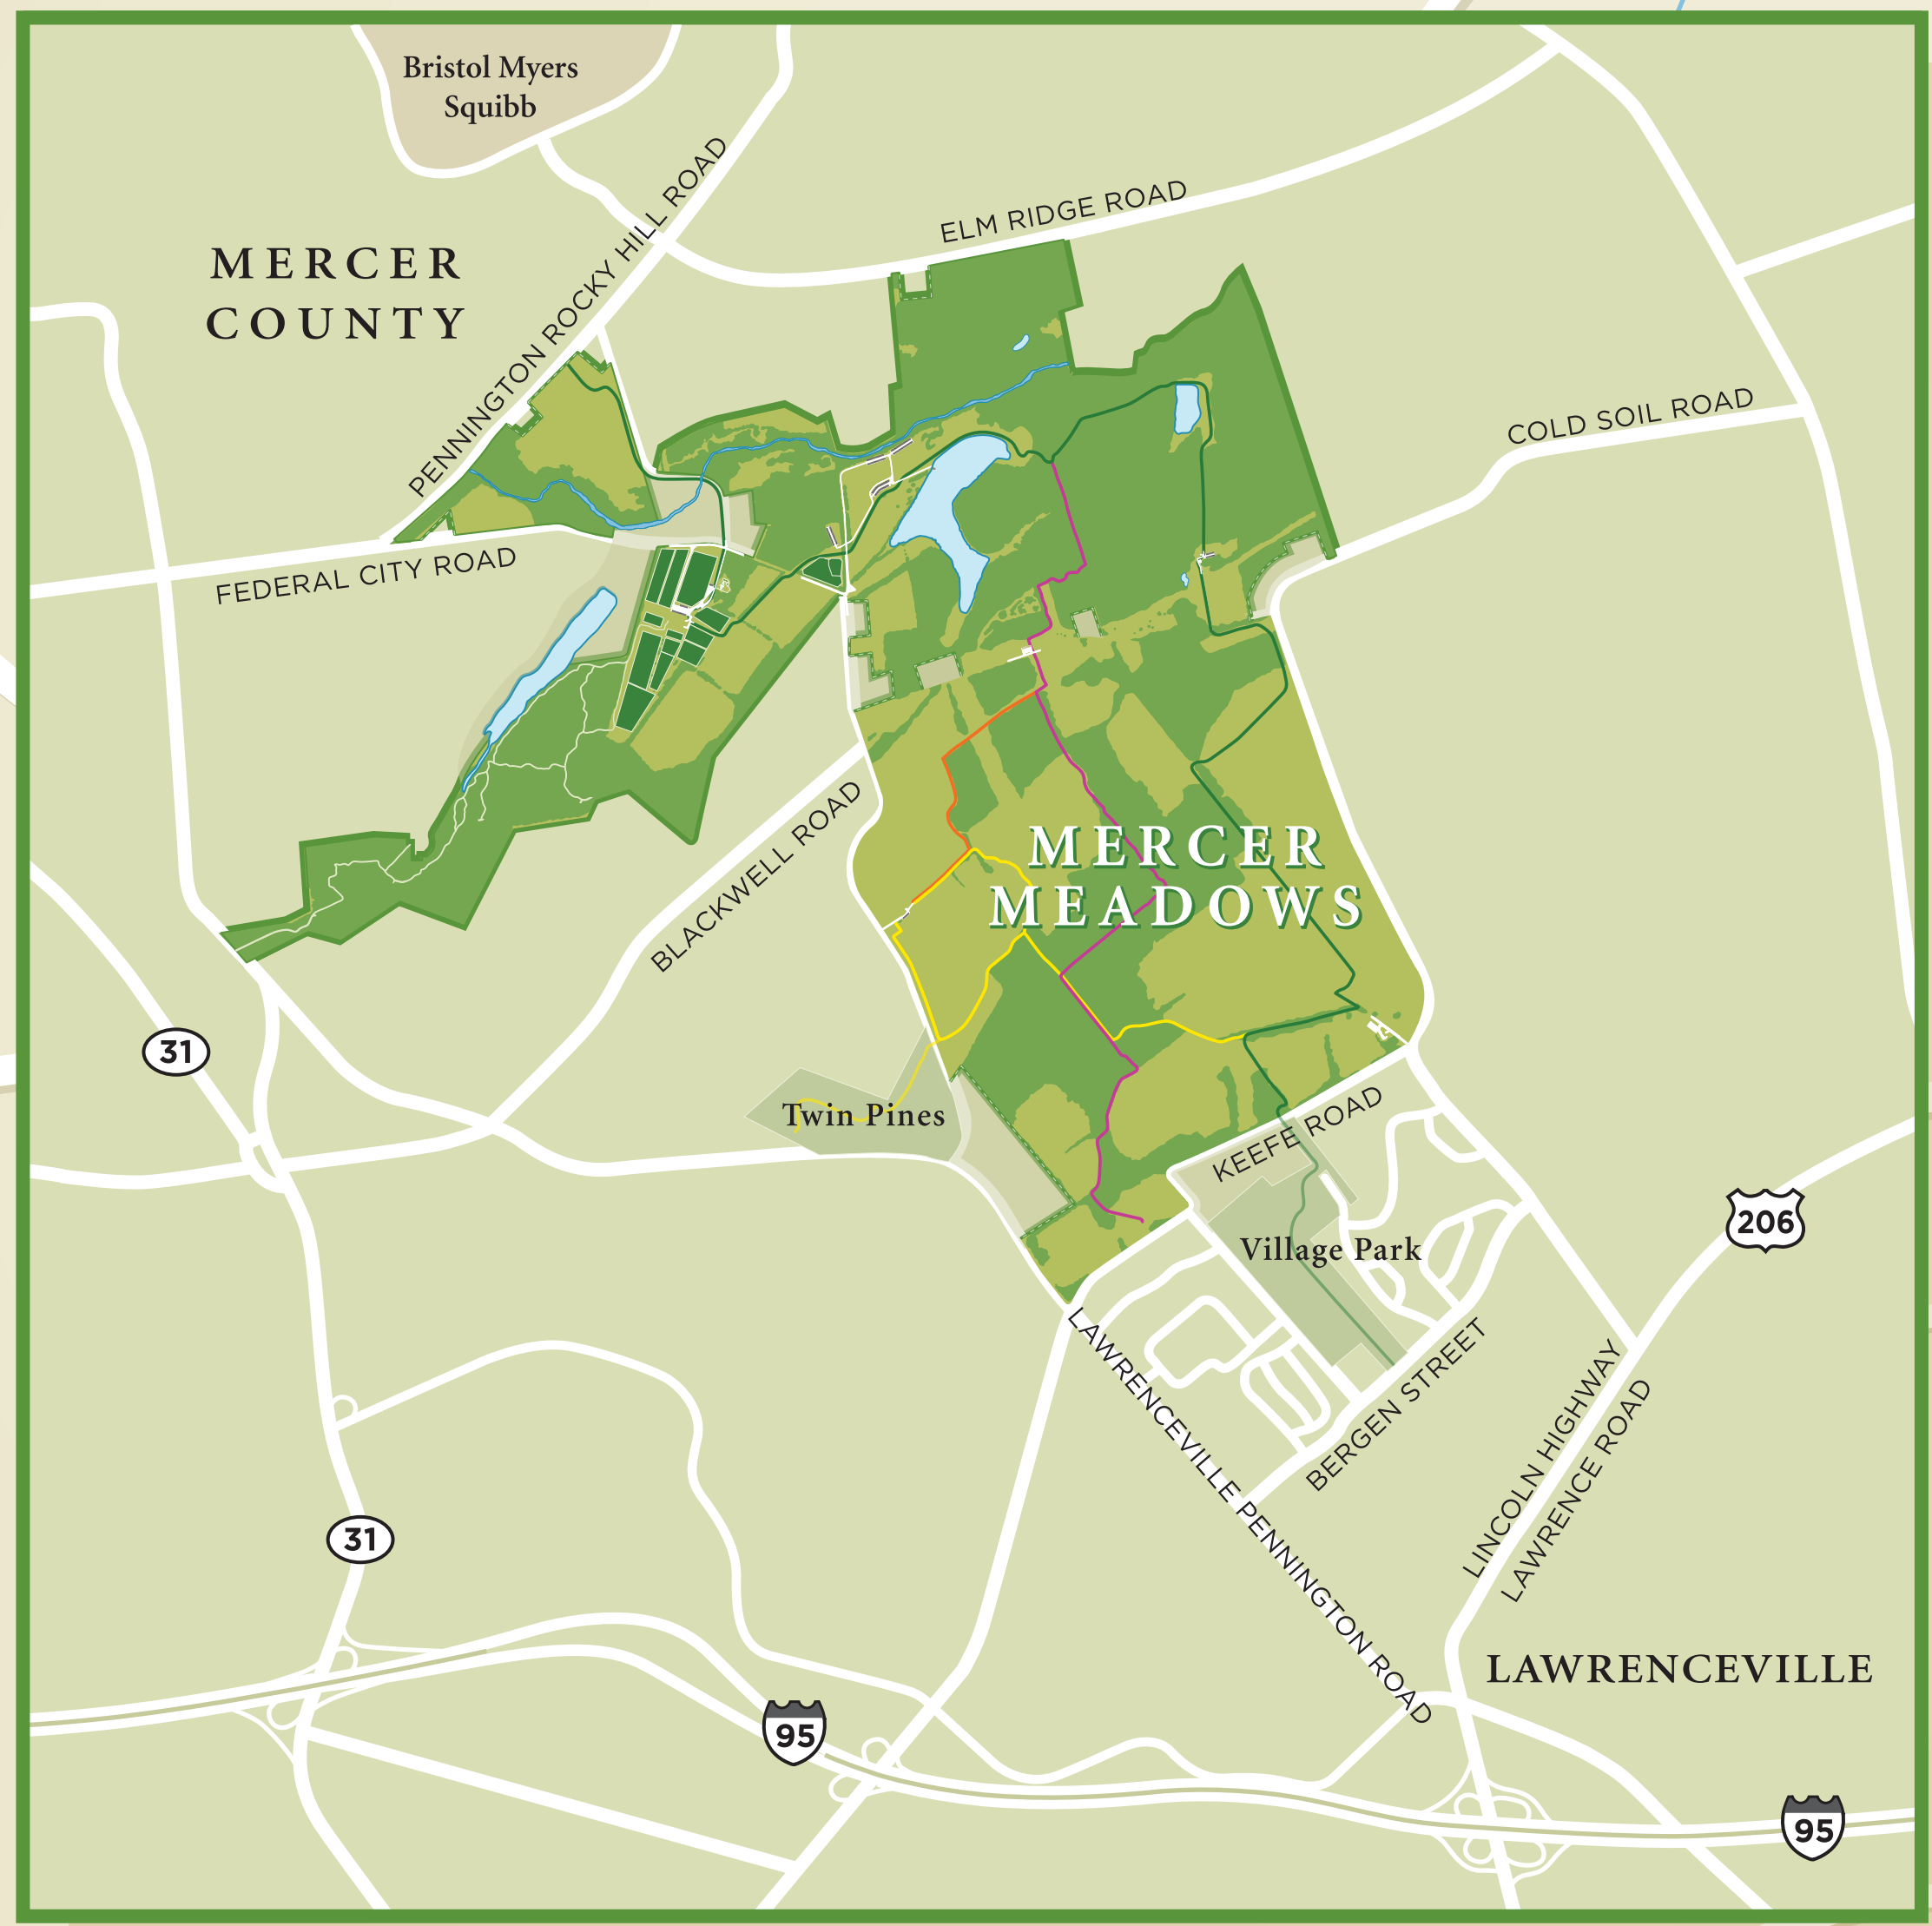

# MERCER MEADOWS

MERCER COUNTY

**LEGEND**

**MERCER MEADOWS TRAILS**

- Lawrence Hopewell Trail, 4.2 miles
- Curlis Trail, 1.4 miles
- Maidenhead Trail, 2.3 miles
- Farm History Trail, 0.7 miles
- Twin Pines Trail, 1.8 miles

Equestrian Center	Fishing
Historic Site	Boating
Observation Area	Playground
Information Area	Parking
Grassland Area	Restrooms
Wooded Area	Picnic Area

Hopewell Crossing Shopping Center

LAWRENCEVILLE