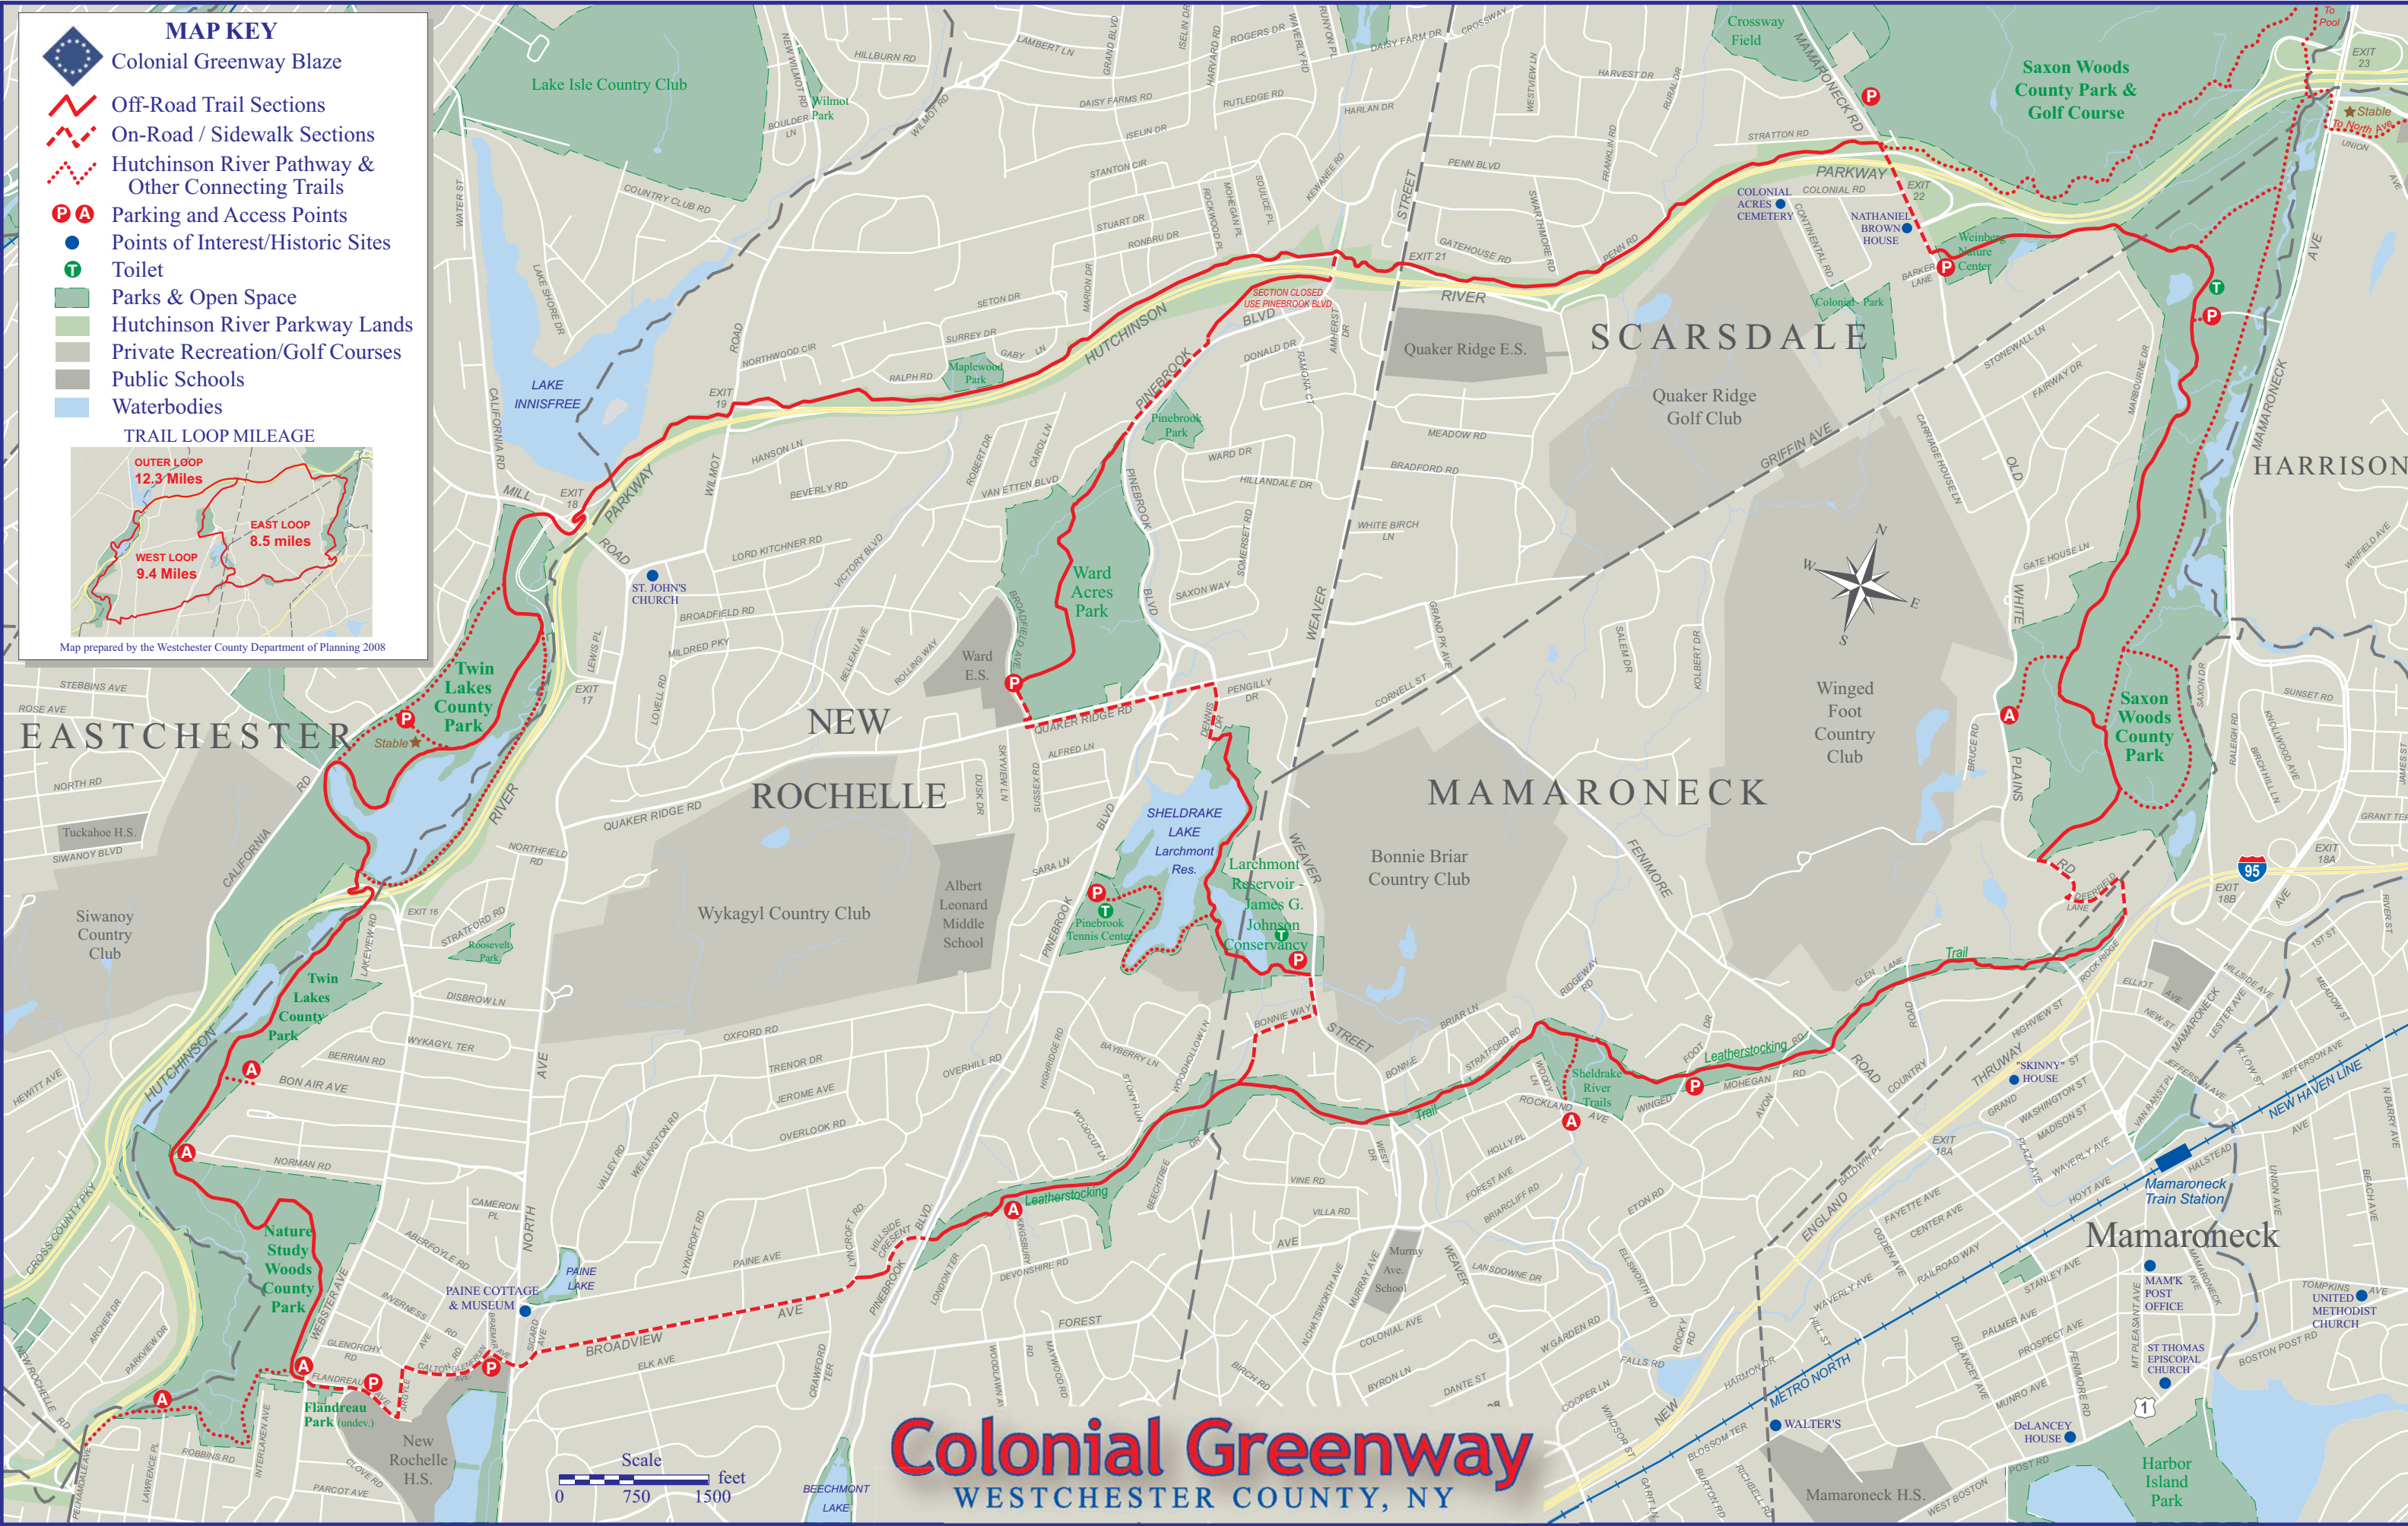

**MAP KEY**

- Colonial Greenway Blaze
- Off-Road Trail Sections
- On-Road / Sidewalk Sections
- Hutchinson River Pathway & Other Connecting Trails
- Parking and Access Points
- Points of Interest/Historic Sites
- Toilet
- Parks & Open Space
- Hutchinson River Parkway Lands
- Private Recreation/Golf Courses
- Public Schools
- Waterbodies

**TRAIL LOOP MILEAGE**

- OUTER LOOP 12.3 Miles
- EAST LOOP 8.5 Miles
- WEST LOOP 9.4 Miles

Map prepared by the Westchester County Department of Planning 2008

# Colonial Greenway

WESTCHESTER COUNTY, NY