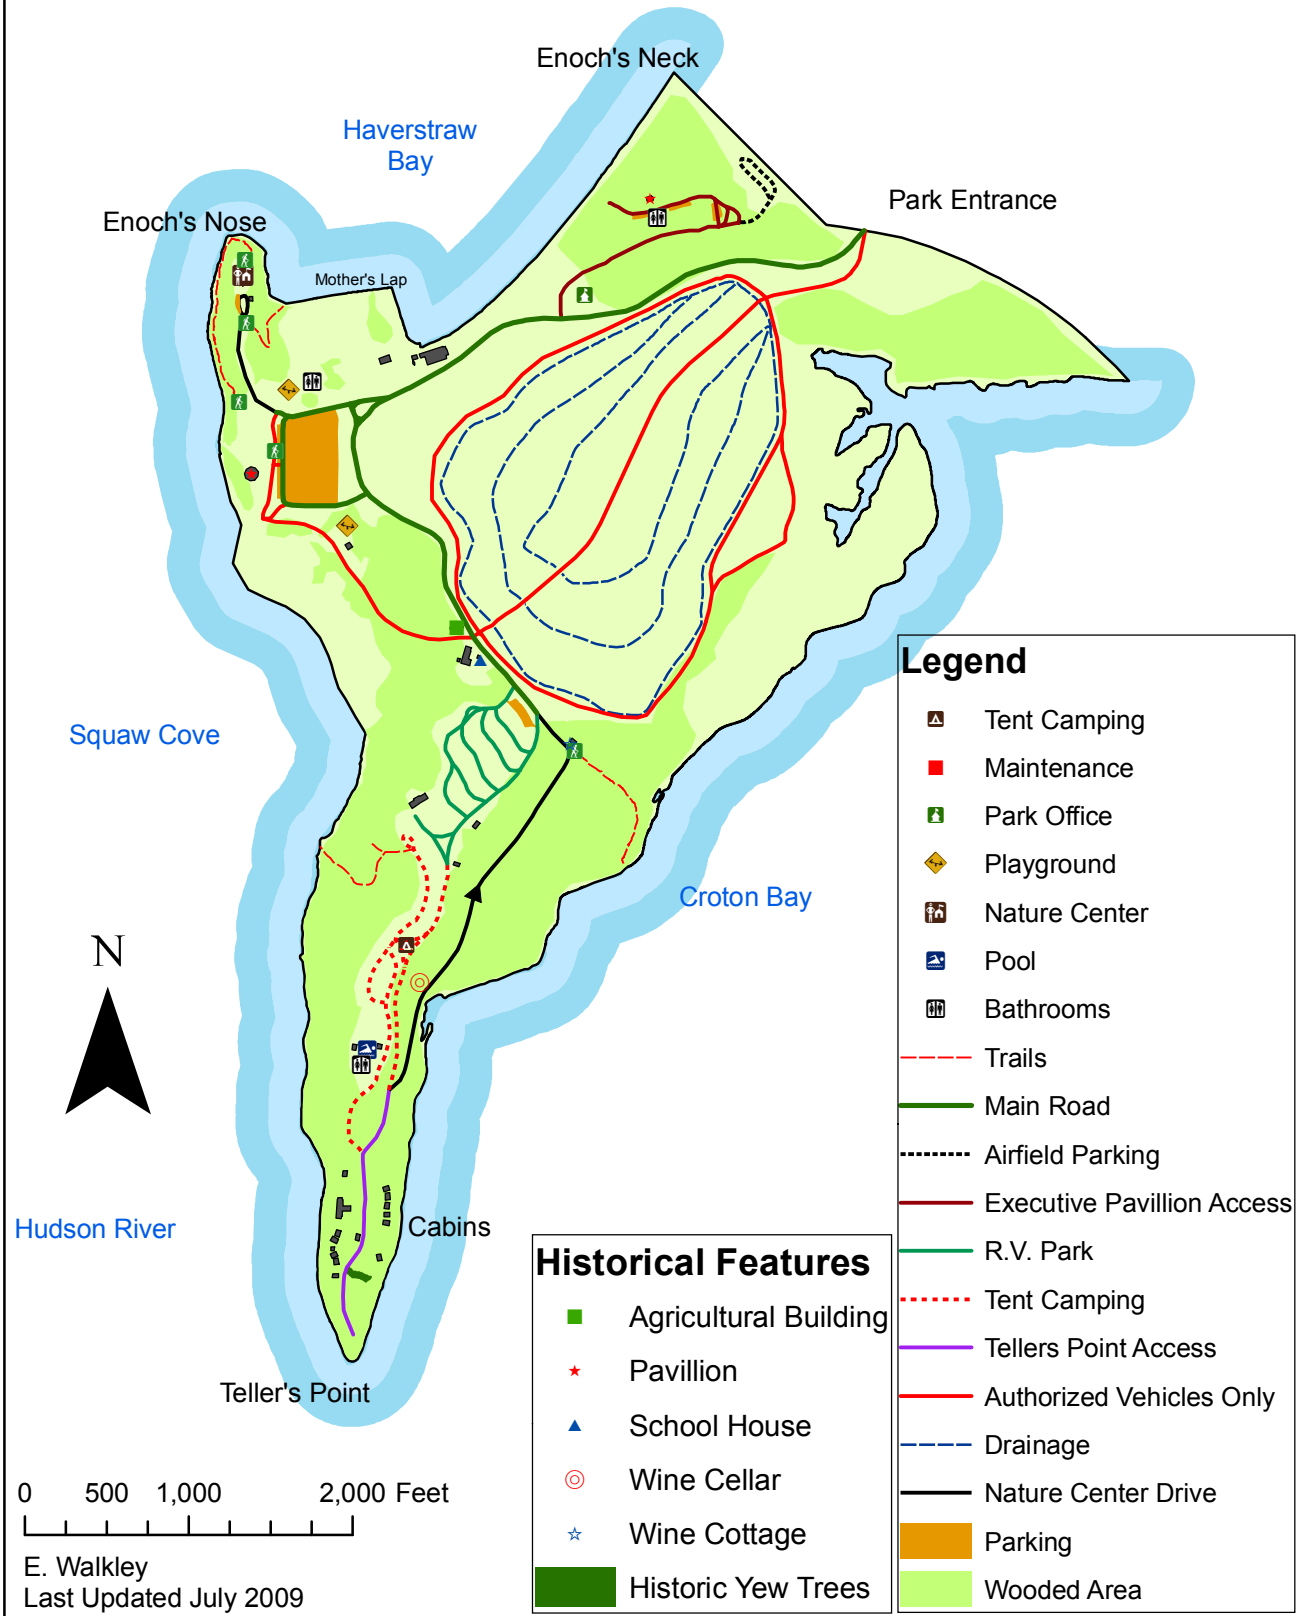

Croton Point Park

Hike and Study History!

Legend

- Tent Camping
- Maintenance
- Park Office
- Playground
- Nature Center
- Pool
- Bathrooms
- Trails
- Main Road
- Airfield Parking
- Executive Pavillion Access
- R.V. Park
- Tent Camping
- Tellers Point Access
- Authorized Vehicles Only
- Drainage
- Nature Center Drive
- Parking
- Wooded Area

Historical Features

- Agricultural Building
- Pavillion
- School House
- Wine Cellar
- Wine Cottage
- Historic Yew Trees

N

0 500 1,000 2,000 Feet

E. Walkley
Last Updated July 2009