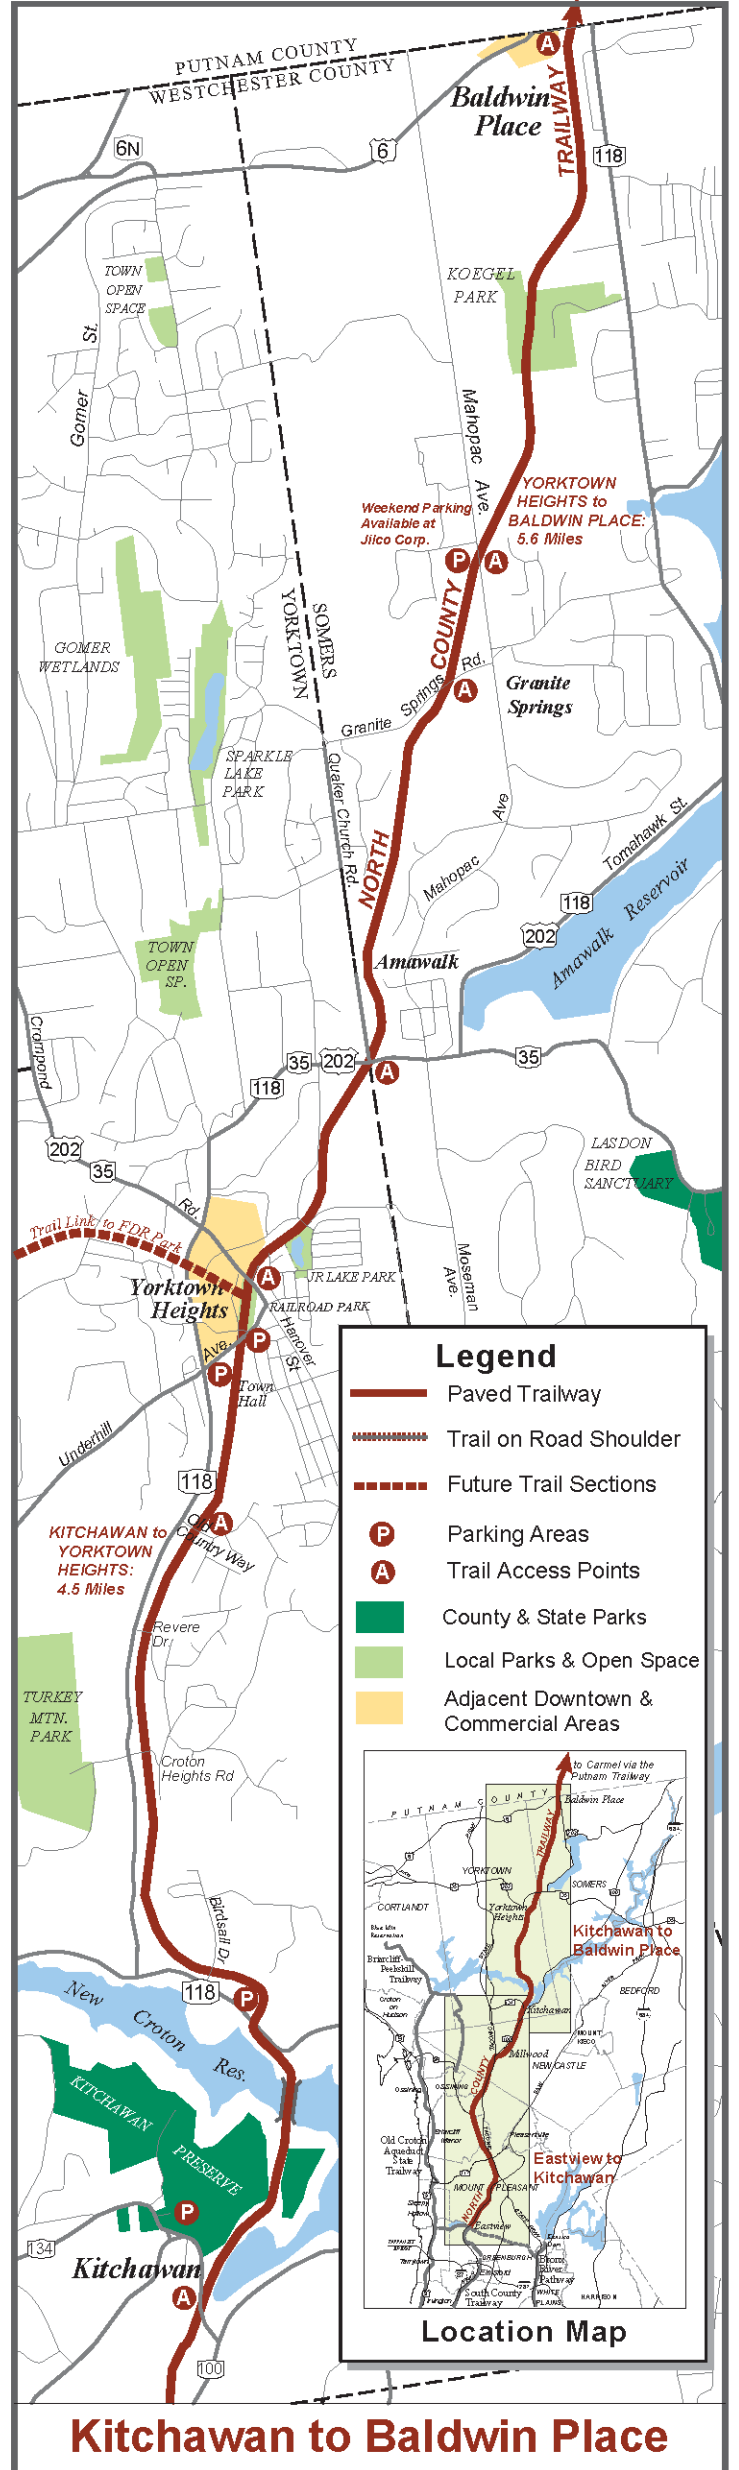

Eastview to Kitchawan

Kitchawan to Baldwin Place

Legend

- Paved Trailway
- Trail on Road Shoulder
- Future Trail Sections
- Parking Areas
- Trail Access Points
- County & State Parks
- Local Parks & Open Space
- Adjacent Downtown & Commercial Areas

Location Map

The location map shows the trail route in red, starting from Kitchawan in the north and ending at Baldwin Place in the south. It highlights the trail's path through Yorktown Heights and Amawalk, and shows its proximity to major roads and other local trails.