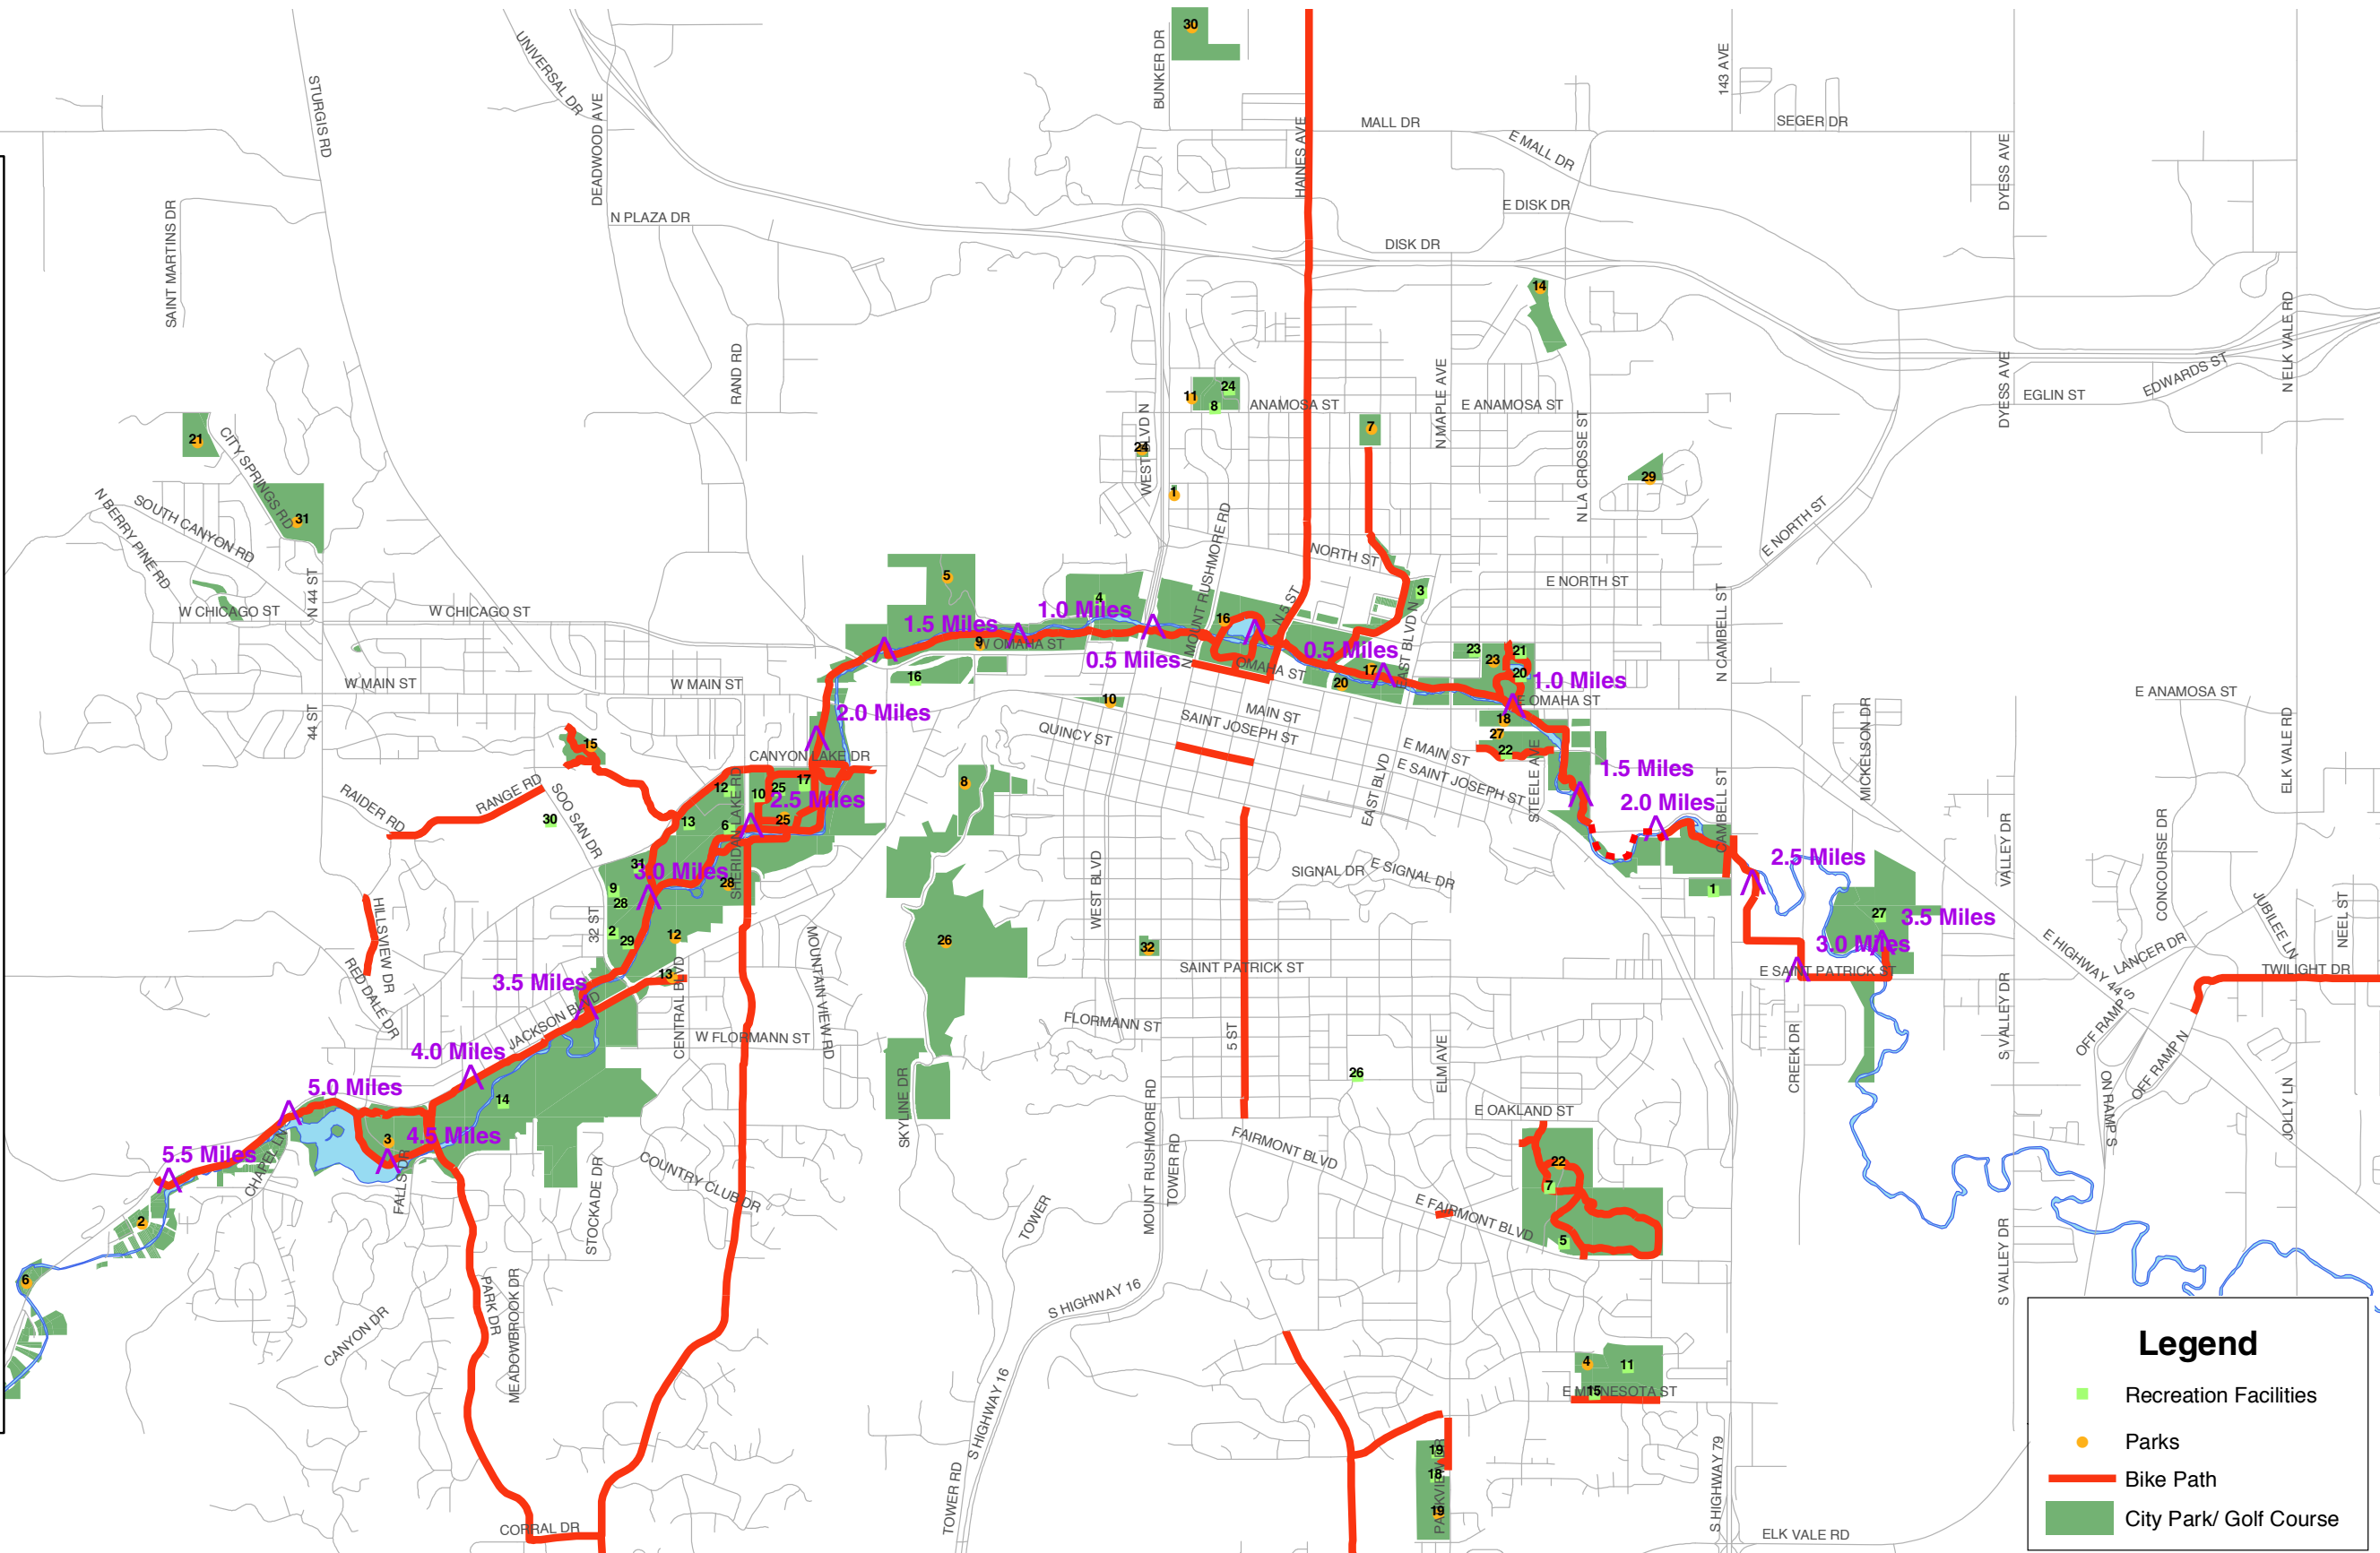

# Rapid City Parks and Recreation Facilities

- Parks** !
- 1-American Legion Park
  - 2-Braeburn Park
  - 3-Canyon Lake Park
  - 4-Centennial Park
  - 5-Chuck Lien Family Park
  - 6-Cliffside Park
  - 7-College Park
  - 8-Dinosaur Park
  - 9-Founders Park
  - 10-Halley Park
  - 11-Horace Mann Park
  - 12-Jackson Park
  - 13-Jackson Park South
  - 14-Knollwood Heights Park
  - 15-Mary Hall Park
  - 16-Memorial Park
  - 17-New York Street Park
  - 18-Omaha Street Park
  - 19-Parkview Park
  - 20-Pressler Junction
  - 21-Quarry Park
  - 22-Robbinsdale Park
  - 23-Roosevelt Park
  - 24-Scott Mallow Park
  - 25-Sioux Park
  - 26-Skyline Wilderness Park
  - 27-Steele Avenue Park
  - 28-Storybook Island
  - 29-Thomson Park
  - 30-Vickie Powers Memorial Park
  - 31-Wilderness Park
  - 32-Wilson Park
- Recreation Facilities** "
- 1-Cambell Street Soccer Field
  - 2-Canyon Lake Little League Complex
  - 3-Denver Street Soccer Field
  - 4-Executive Golf Course
  - 5-Fairmont Street Soccer Field
  - 6-Floyd Fitzgerald Field
  - 7-Harney Baseball Complex
  - 8-Horace Mann Pool
  - 9-Jamie Johnson Pony League Field
  - 10-Jimmy Hilton Municipal Pool
  - 11-LaCroix Links Golf Course
  - 12-Lien Field
  - 13-McKeague Colt Field
  - 14-Meadowbrook Golf Course
  - 15-Minnesota Street Soccer Field
  - 16-Mountain View Soccer Field
  - 17-Noordermeer Soccer Field
  - 18-Parkview Girls Softball Complex
  - 19-Parkview Pool
  - 20-Rapid City Swim Center
  - 21-Roosevelt Park Ice Arena
  - 22-Rushmore Girls Softball Complex
  - 23-Rushmore Little League Field
  - 24-Rushmore Pony League Field
  - 25-Sioux Park Track Complex
  - 26-South Middle School Community Center
  - 27-Star Of The West Sports Complex
  - 28-Timberline Little League Field
  - 29-United Girls Softball Field
  - 30-West Middle School Community Center
  - 31-Whitehead Softball Complex

**Legend**

- Recreation Facilities
- Parks
- Bike Path
- City Park/ Golf Course