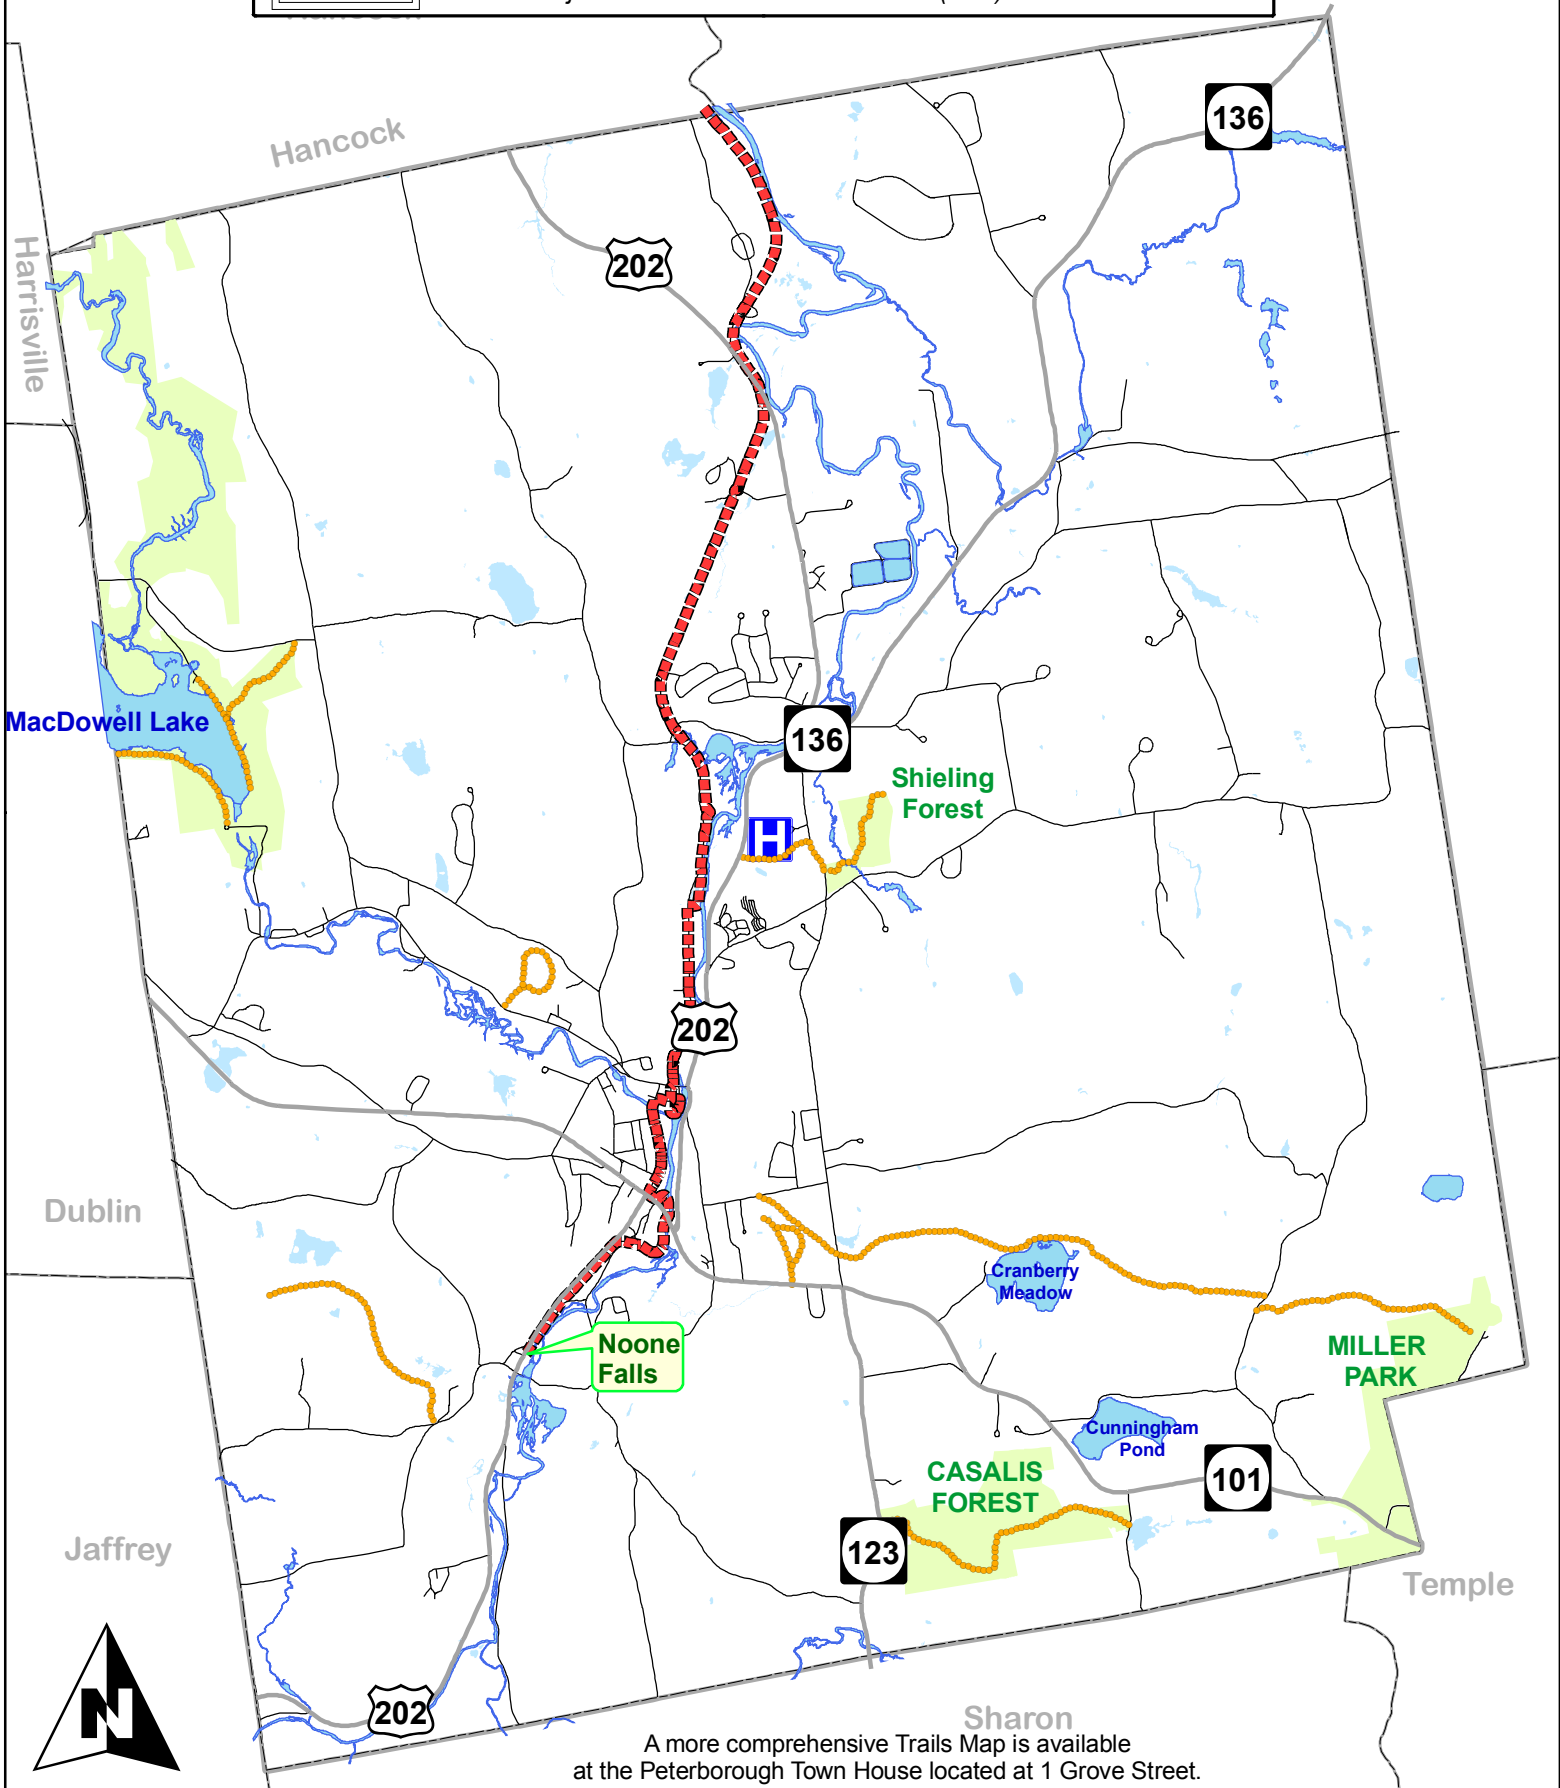

Common Pathway & Other Trails in Peterborough, NH

Common Path (Approx 6.5 miles)

Others Trails

Created by Office of Community Development, August 31, 2010.

All data from Town of Peterborough GIS (TOPGIS)

Projection: NAD 1983 NH StatePlane (Feet)

Greenfield

A more comprehensive Trails Map is available at the Peterborough Town House located at 1 Grove Street.