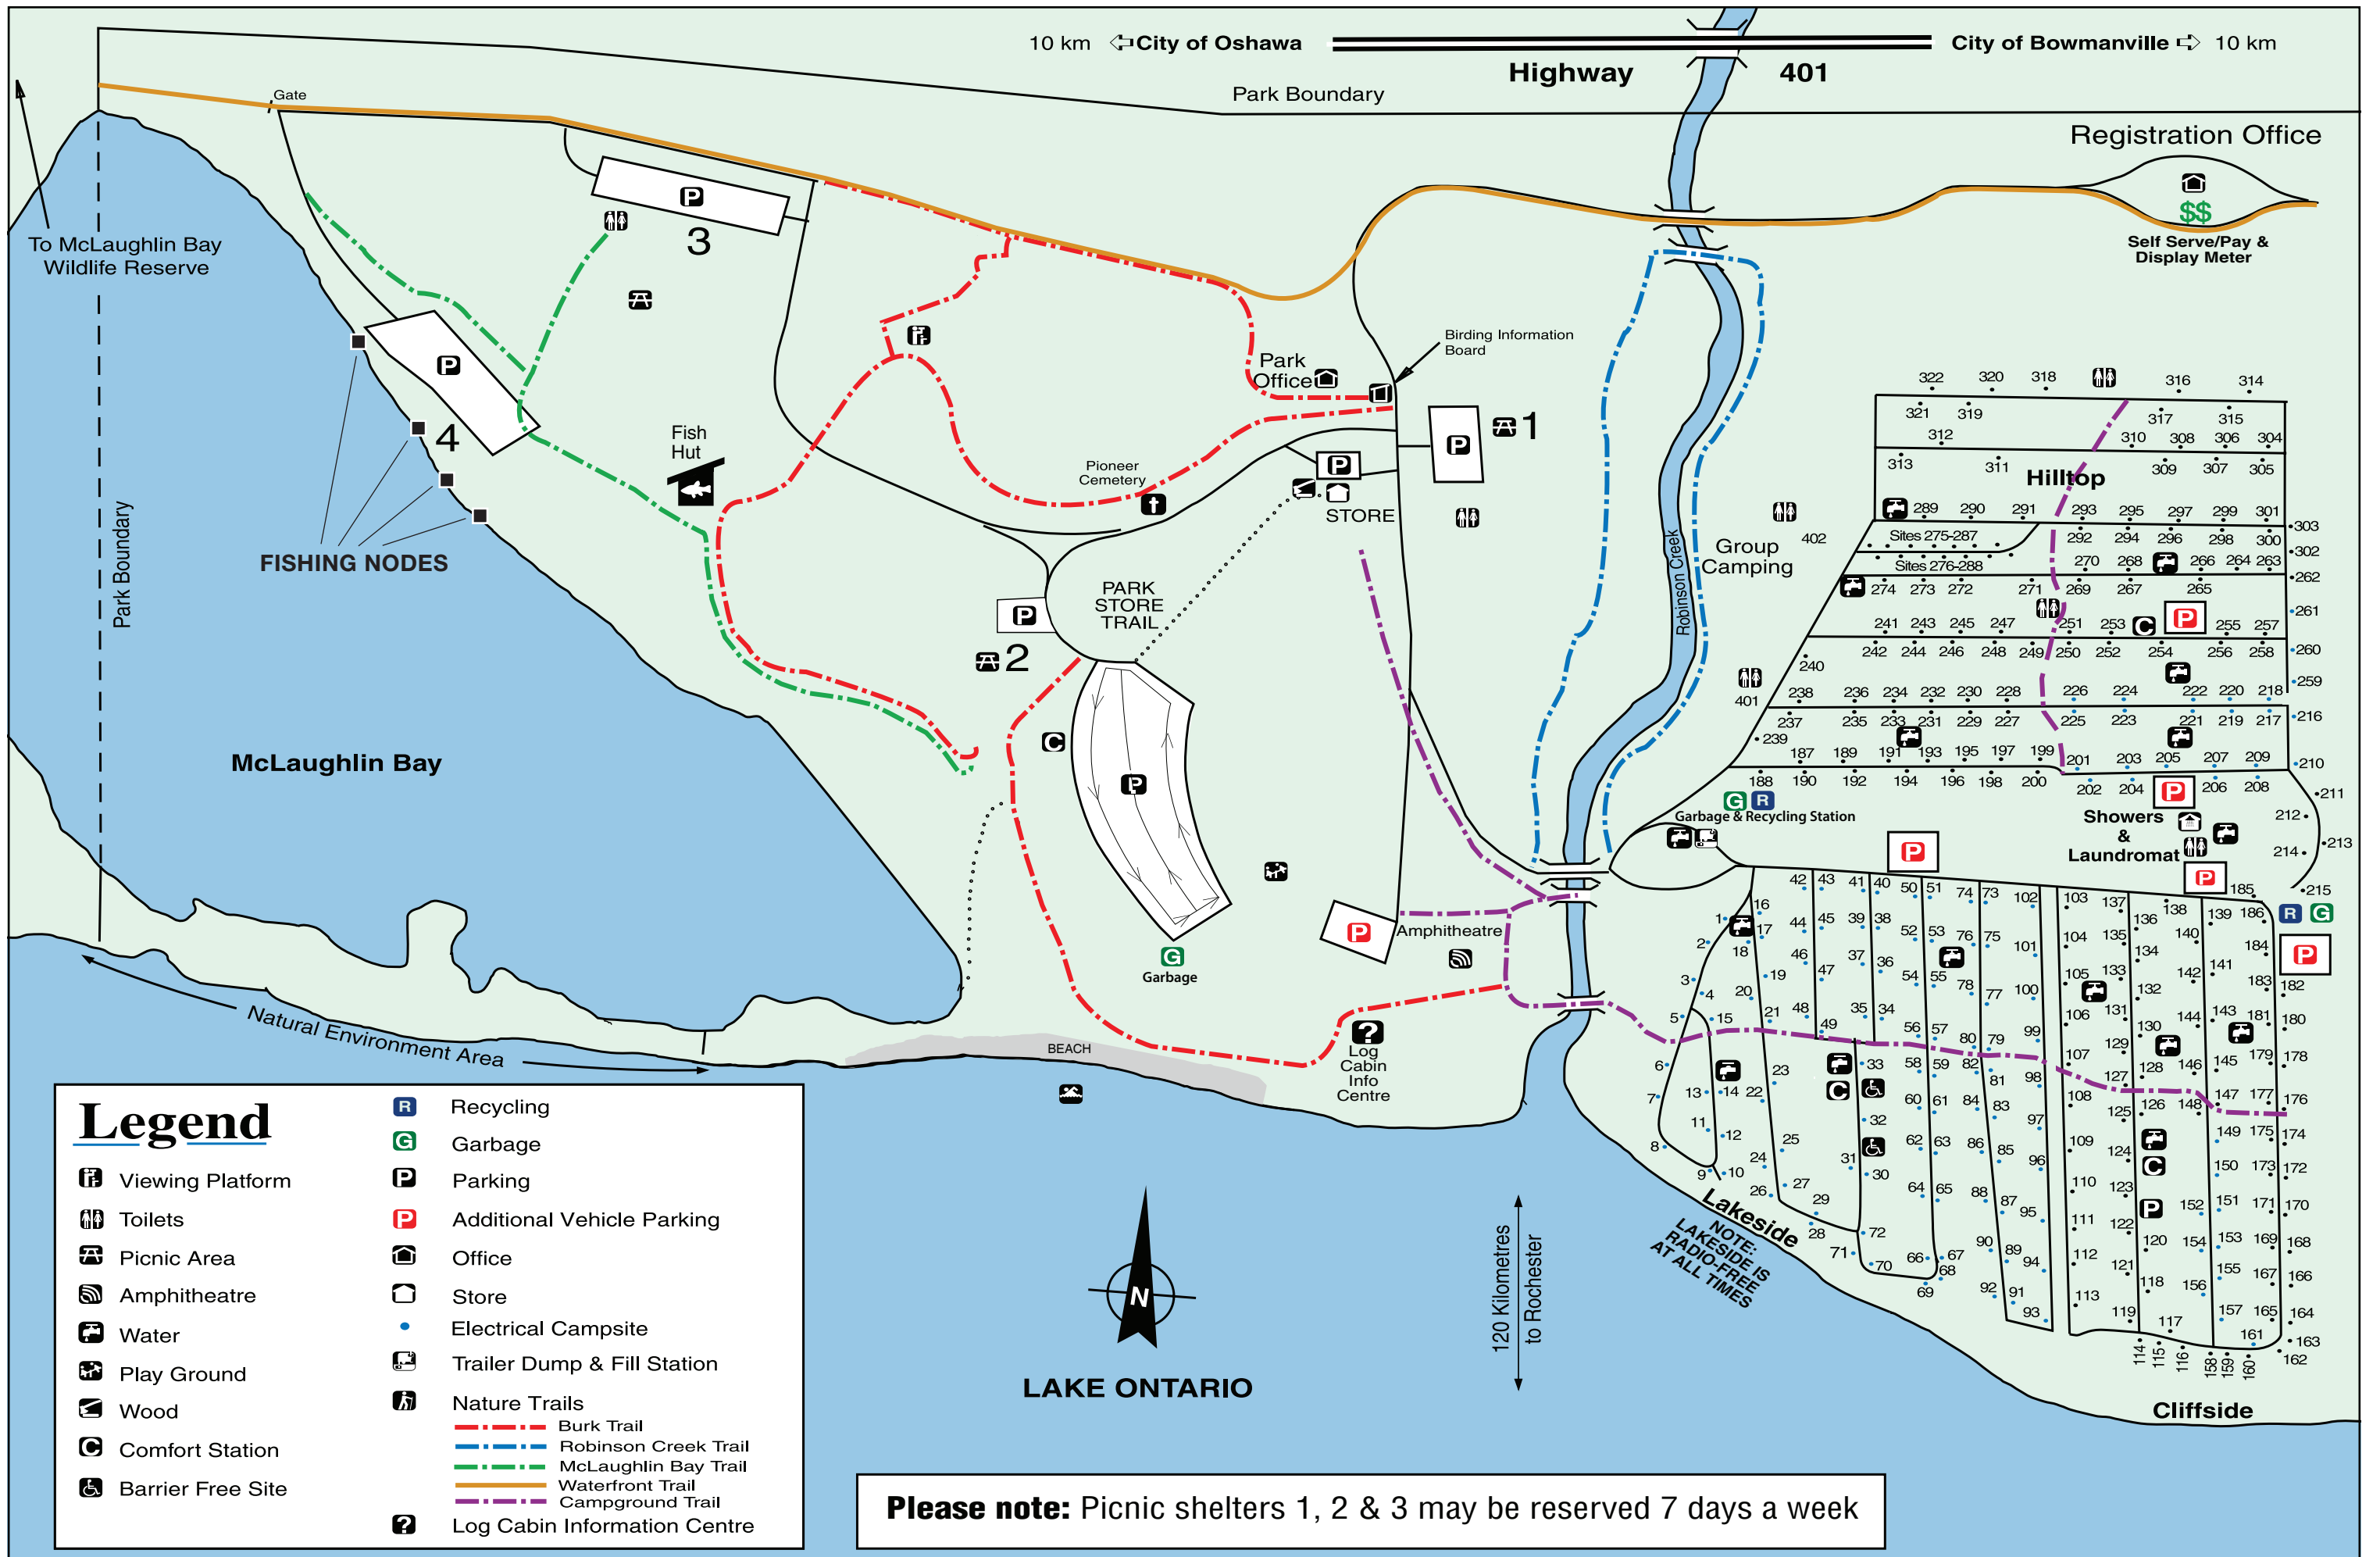

10 km ← City of Oshawa      Highway 401      City of Bowmanville → 10 km

**Please note: Picnic shelters 1, 2 & 3 may be reserved 7 days a week**