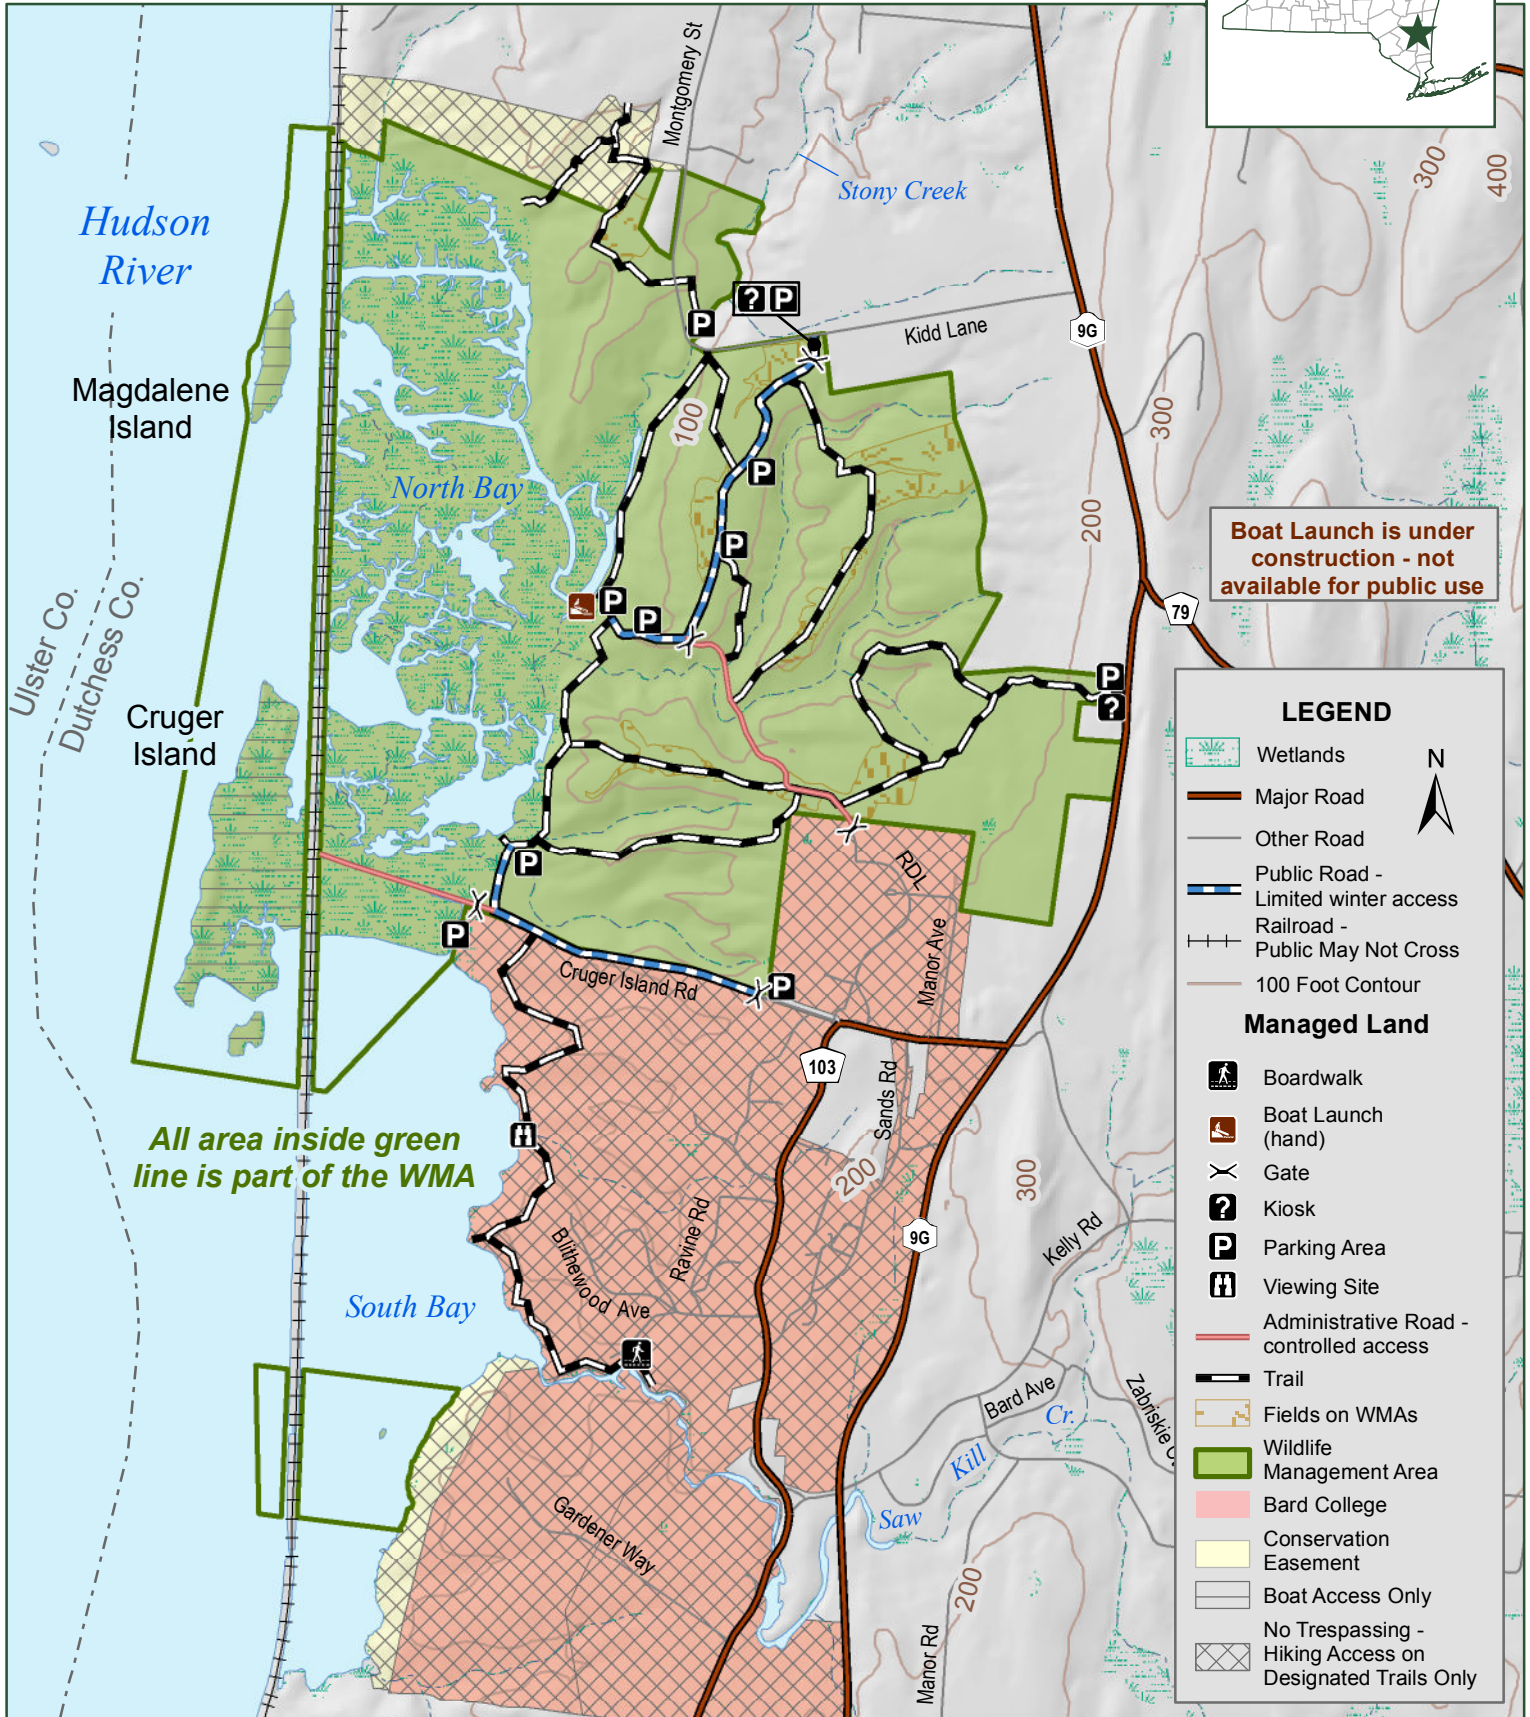

# TIVOLI BAYS

## Wildlife Management Area and Research Reserve

**Boat Launch is under construction - not available for public use**

**All area inside green line is part of the WMA**

**LEGEND**

- Wetlands
- Major Road
- Other Road
- Public Road - Limited winter access
- Railroad - Public May Not Cross
- 100 Foot Contour

**Managed Land**

- Boardwalk
- Boat Launch (hand)
- Gate
- Kiosk
- Parking Area
- Viewing Site
- Administrative Road - controlled access
- Trail
- Fields on WMAs
- Wildlife Management Area
- Bard College
- Conservation Easement
- Boat Access Only
- No Trespassing - Hiking Access on Designated Trails Only

Red Hook, Dutchess Co.