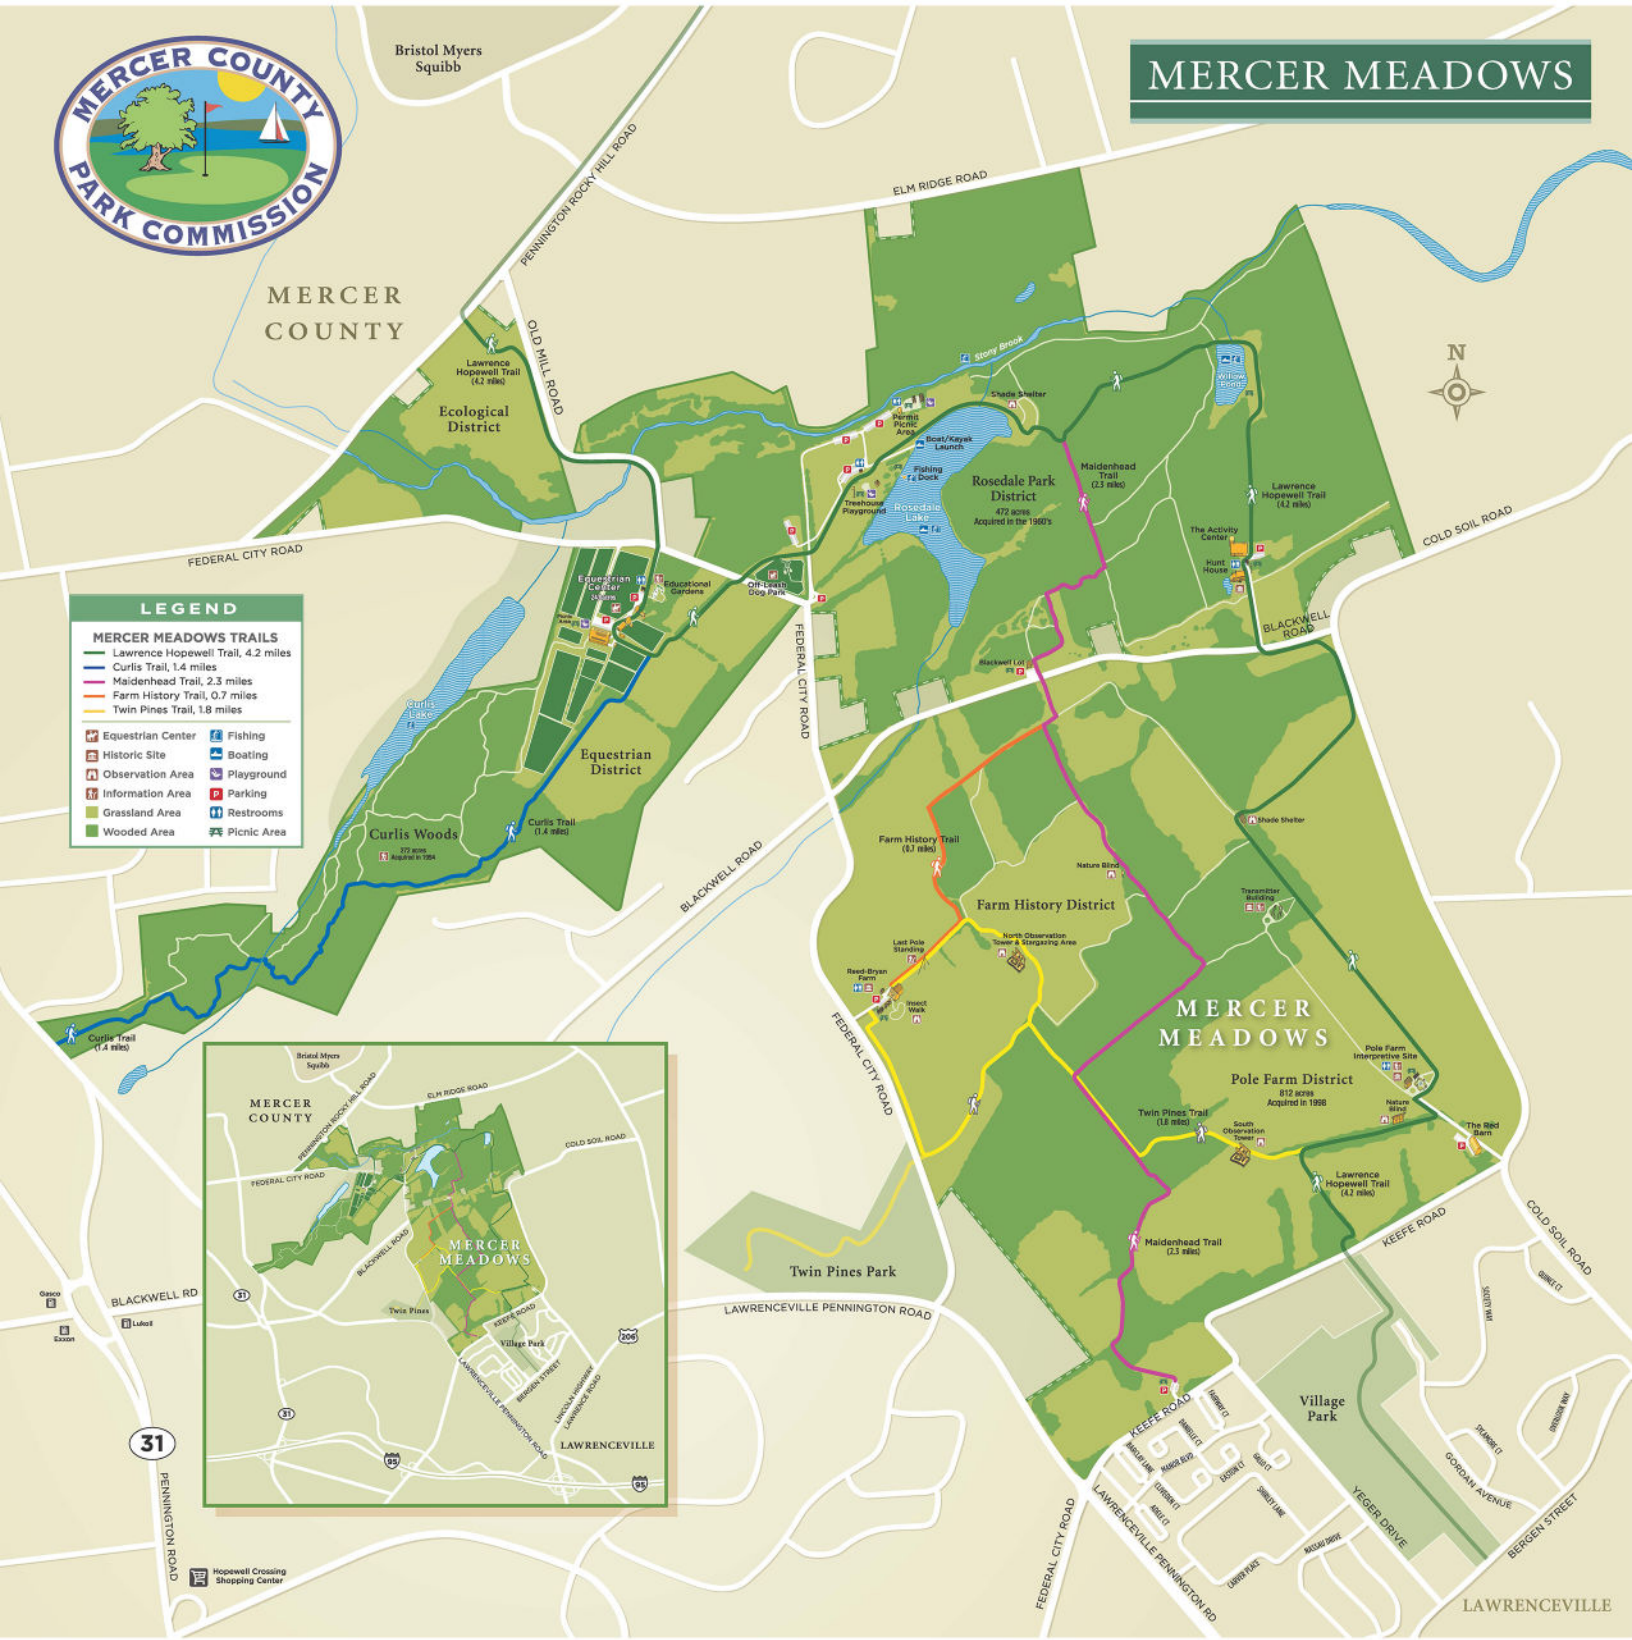

Visit our website!
www.mercercountyparks.org

Download our Free Apple App
for iPhone, iPad and iTouch!
Mercer County Park

Download our Free Apple App
for iPhone, iPad and iTouch!
Mercer Meadows

Like us on Facebook!
Mercer County Park
Commission

Follow us on Twitter!
@MercerCoParks

Follow us on Instagram!
@MercerCoParks

MERCER MEADOWS

LEGEND

MERCER MEADOWS TRAILS

- Lawrence Hopewell Trail, 4.2 miles
- Curlis Trail, 1.4 miles
- Maidenhead Trail, 2.3 miles
- Farm History Trail, 0.7 miles
- Twin Pines Trail, 1.6 miles

Facilities:

- Equestrian Center
- Historic Site
- Observation Area
- Information Area
- Grassland Area
- Wooded Area
- Fishing
- Boating
- Playground
- Parking
- Restrooms
- Picnic Area

In Case of an Emergency Call:
Sheriff Dispatch: (609) 989-6111; Hopewell Police Department (609) 737-3100;
Lawrence Police Department (609) 896-1111; or 911