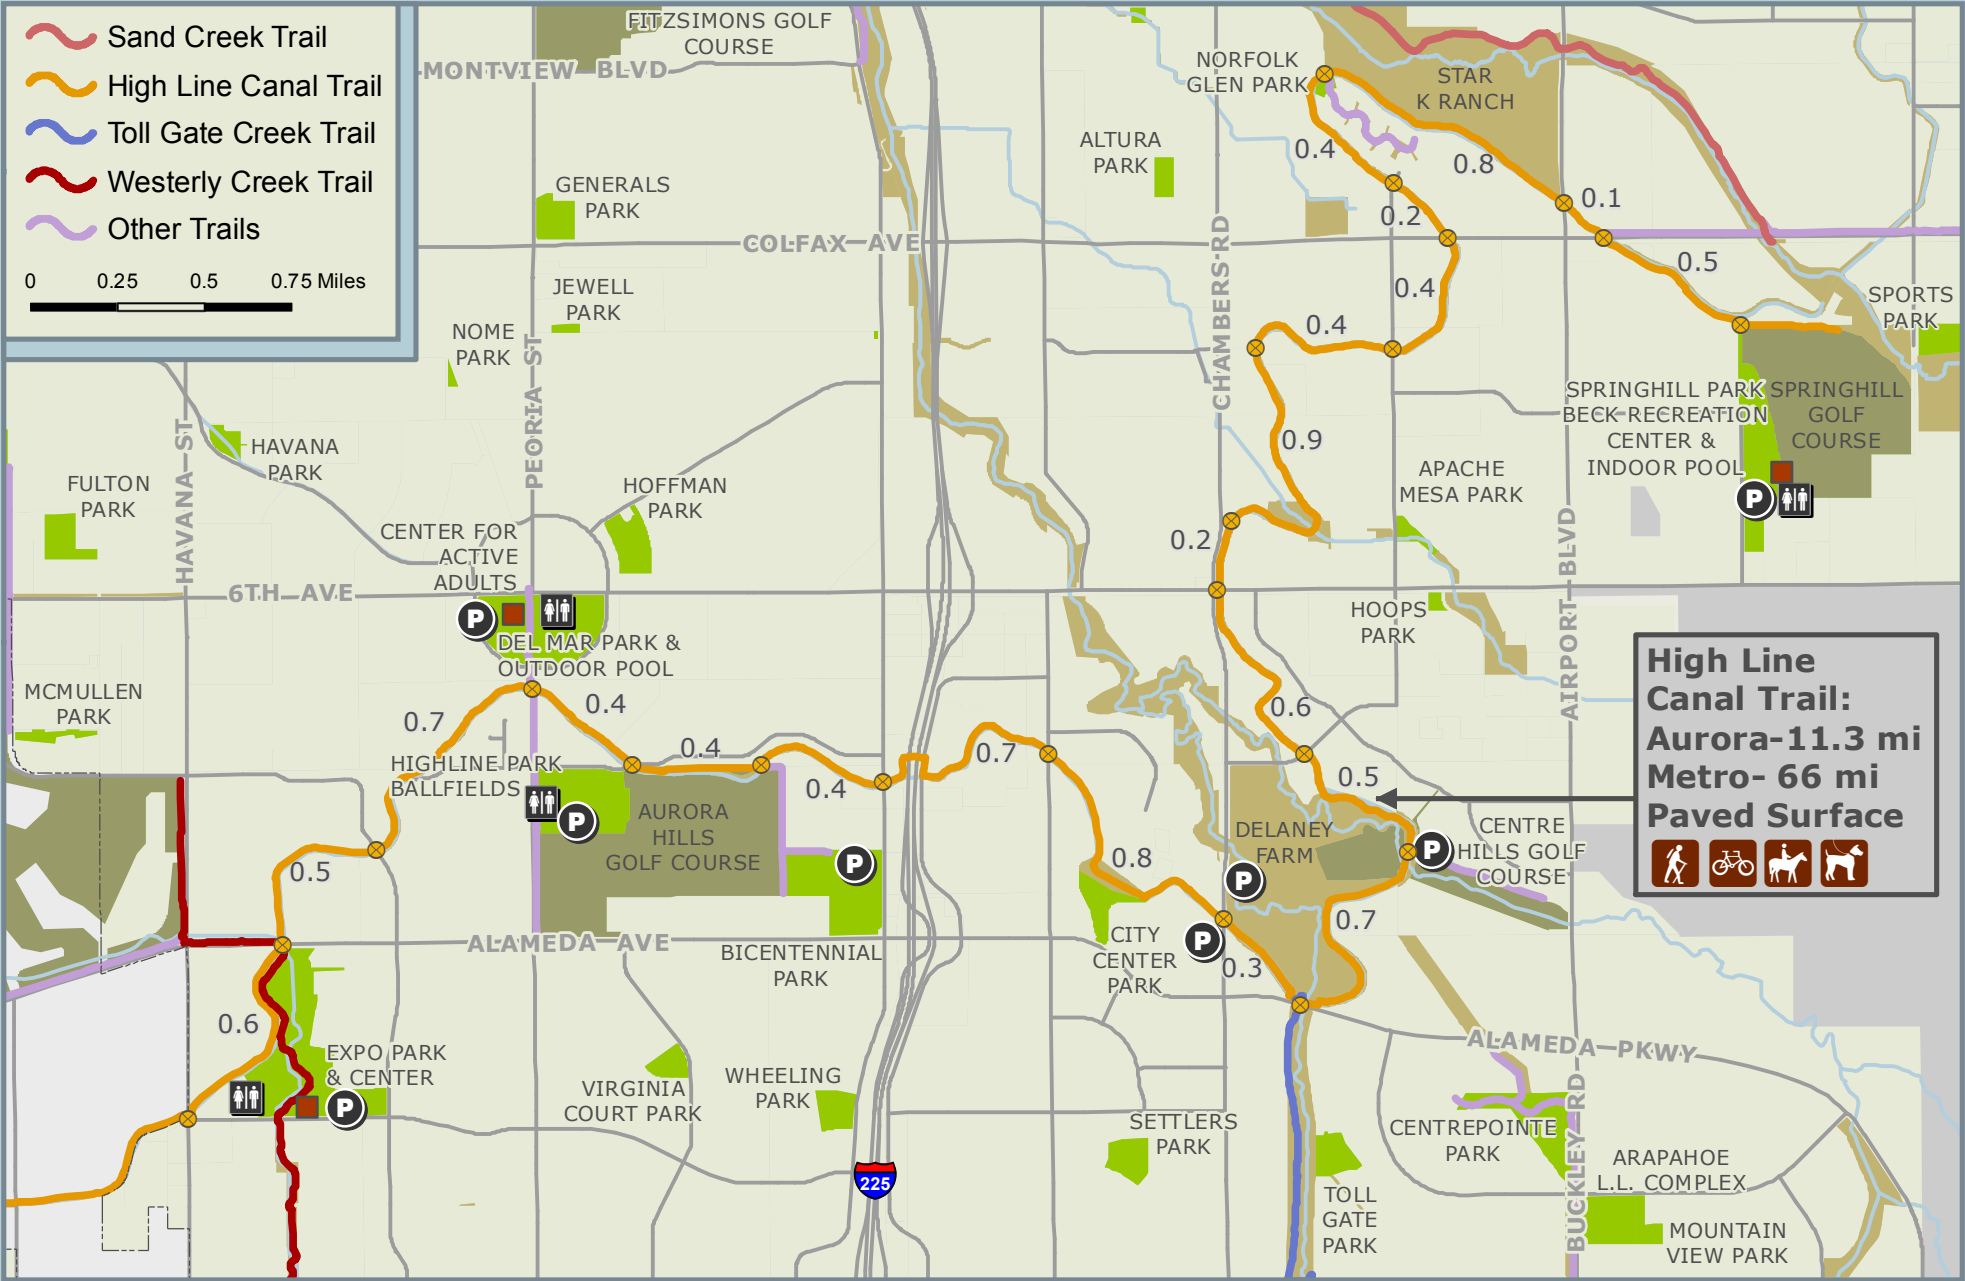

-  Sand Creek Trail
-  High Line Canal Trail
-  Toll Gate Creek Trail
-  Westerly Creek Trail
-  Other Trails

0 0.25 0.5 0.75 Miles

High Line Canal Trail:
Aurora-11.3 mi
Metro- 66 mi
Paved Surface

High Line Canal Trail

Parks, Recreation & Open Space Department
The Quality of Life Department

-  Trail Access
-  Parking
-  Restrooms / San-O-Lets