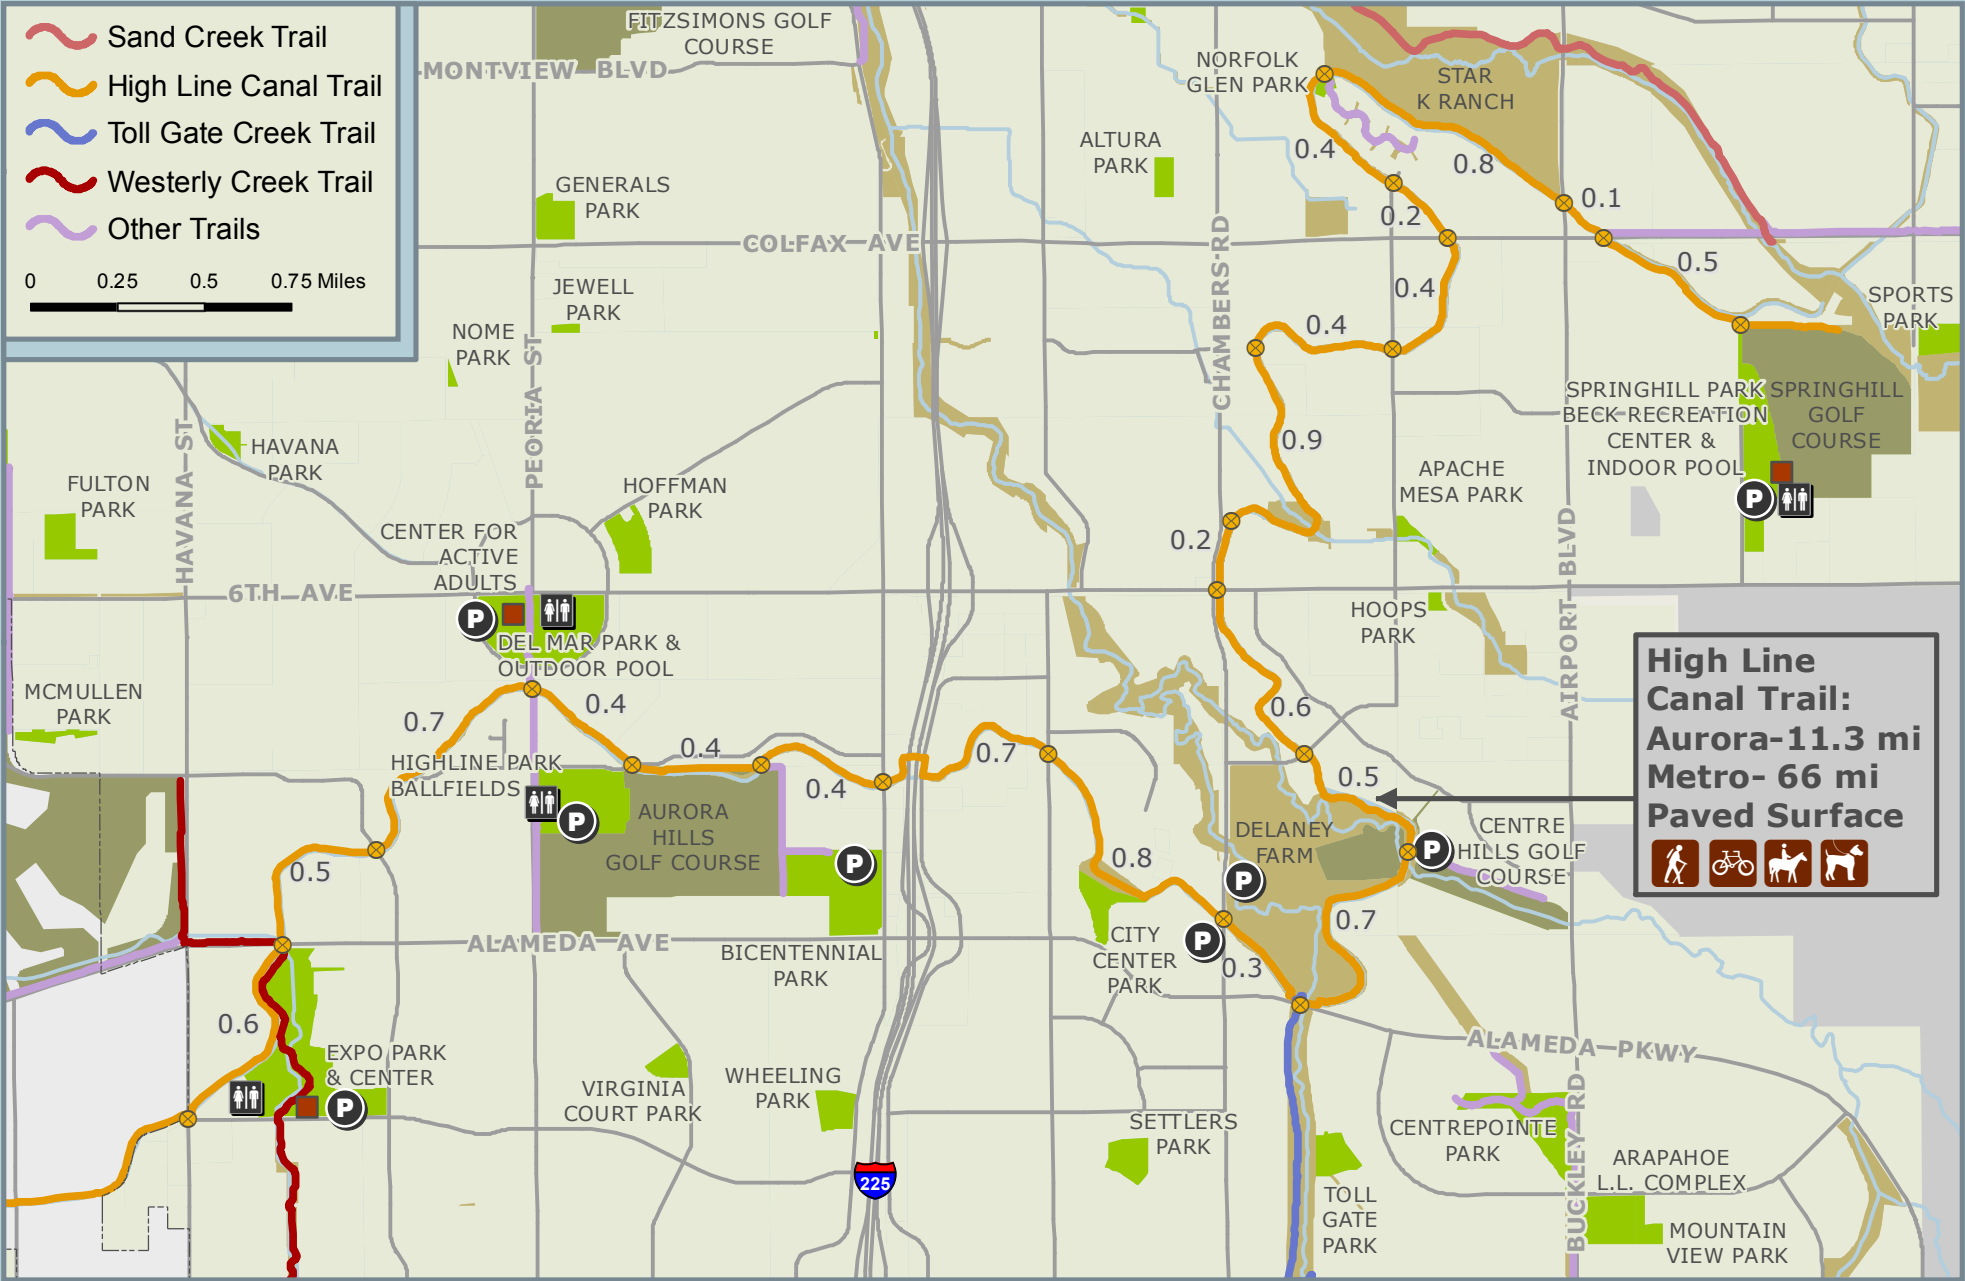

-  Sand Creek Trail
-  High Line Canal Trail
-  Toll Gate Creek Trail
-  Westerly Creek Trail
-  Other Trails

0 0.25 0.5 0.75 Miles

High Line Canal Trail:
Aurora-11.3 mi
Metro- 66 mi
Paved Surface

High Line Canal Trail

Parks, Recreation & Open Space Department
The Quality of Life Department

-  Trail Access
-  Parking
-  Restrooms / San-O-Lets