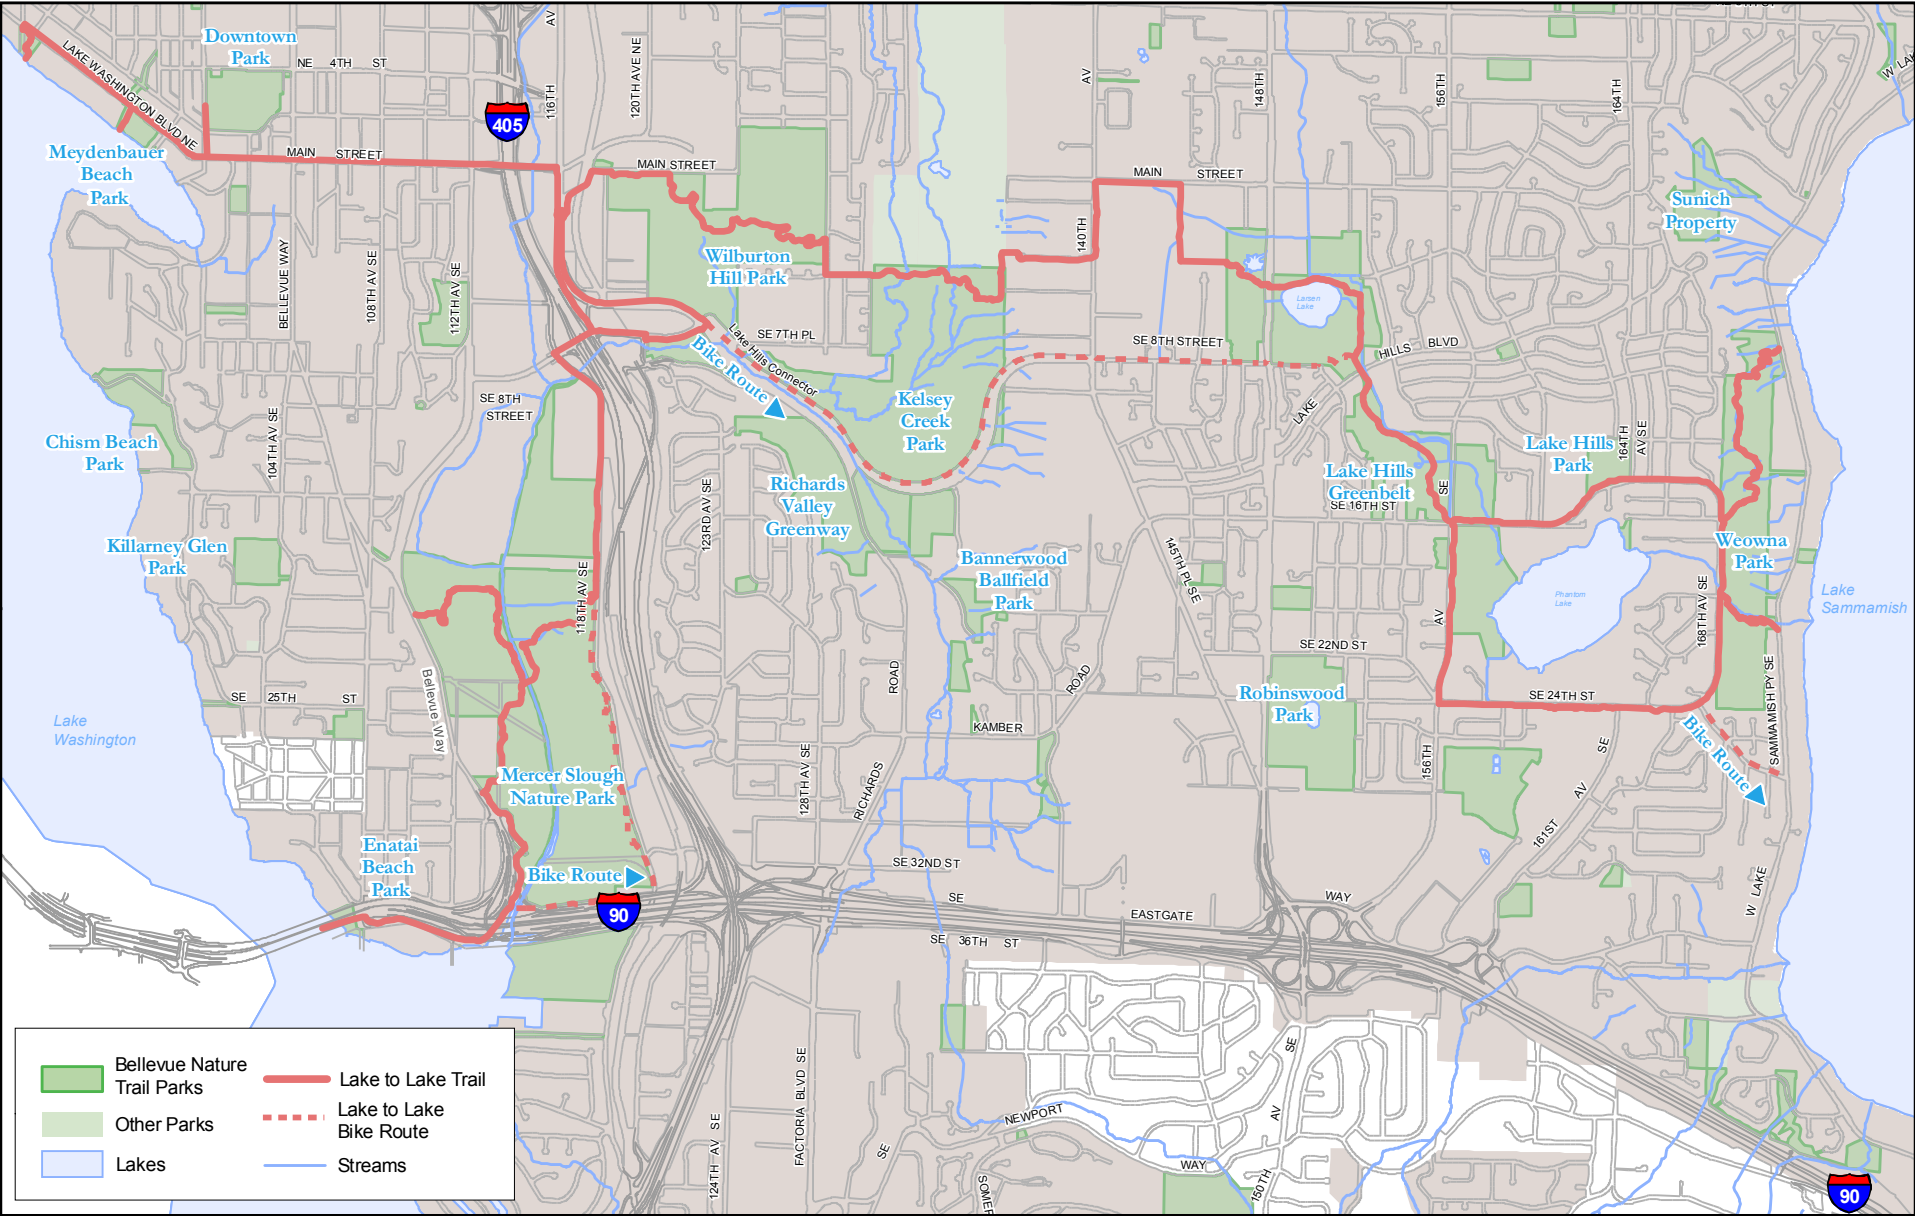

Lake to Lake Trail

Scale bar = 0.5 miles