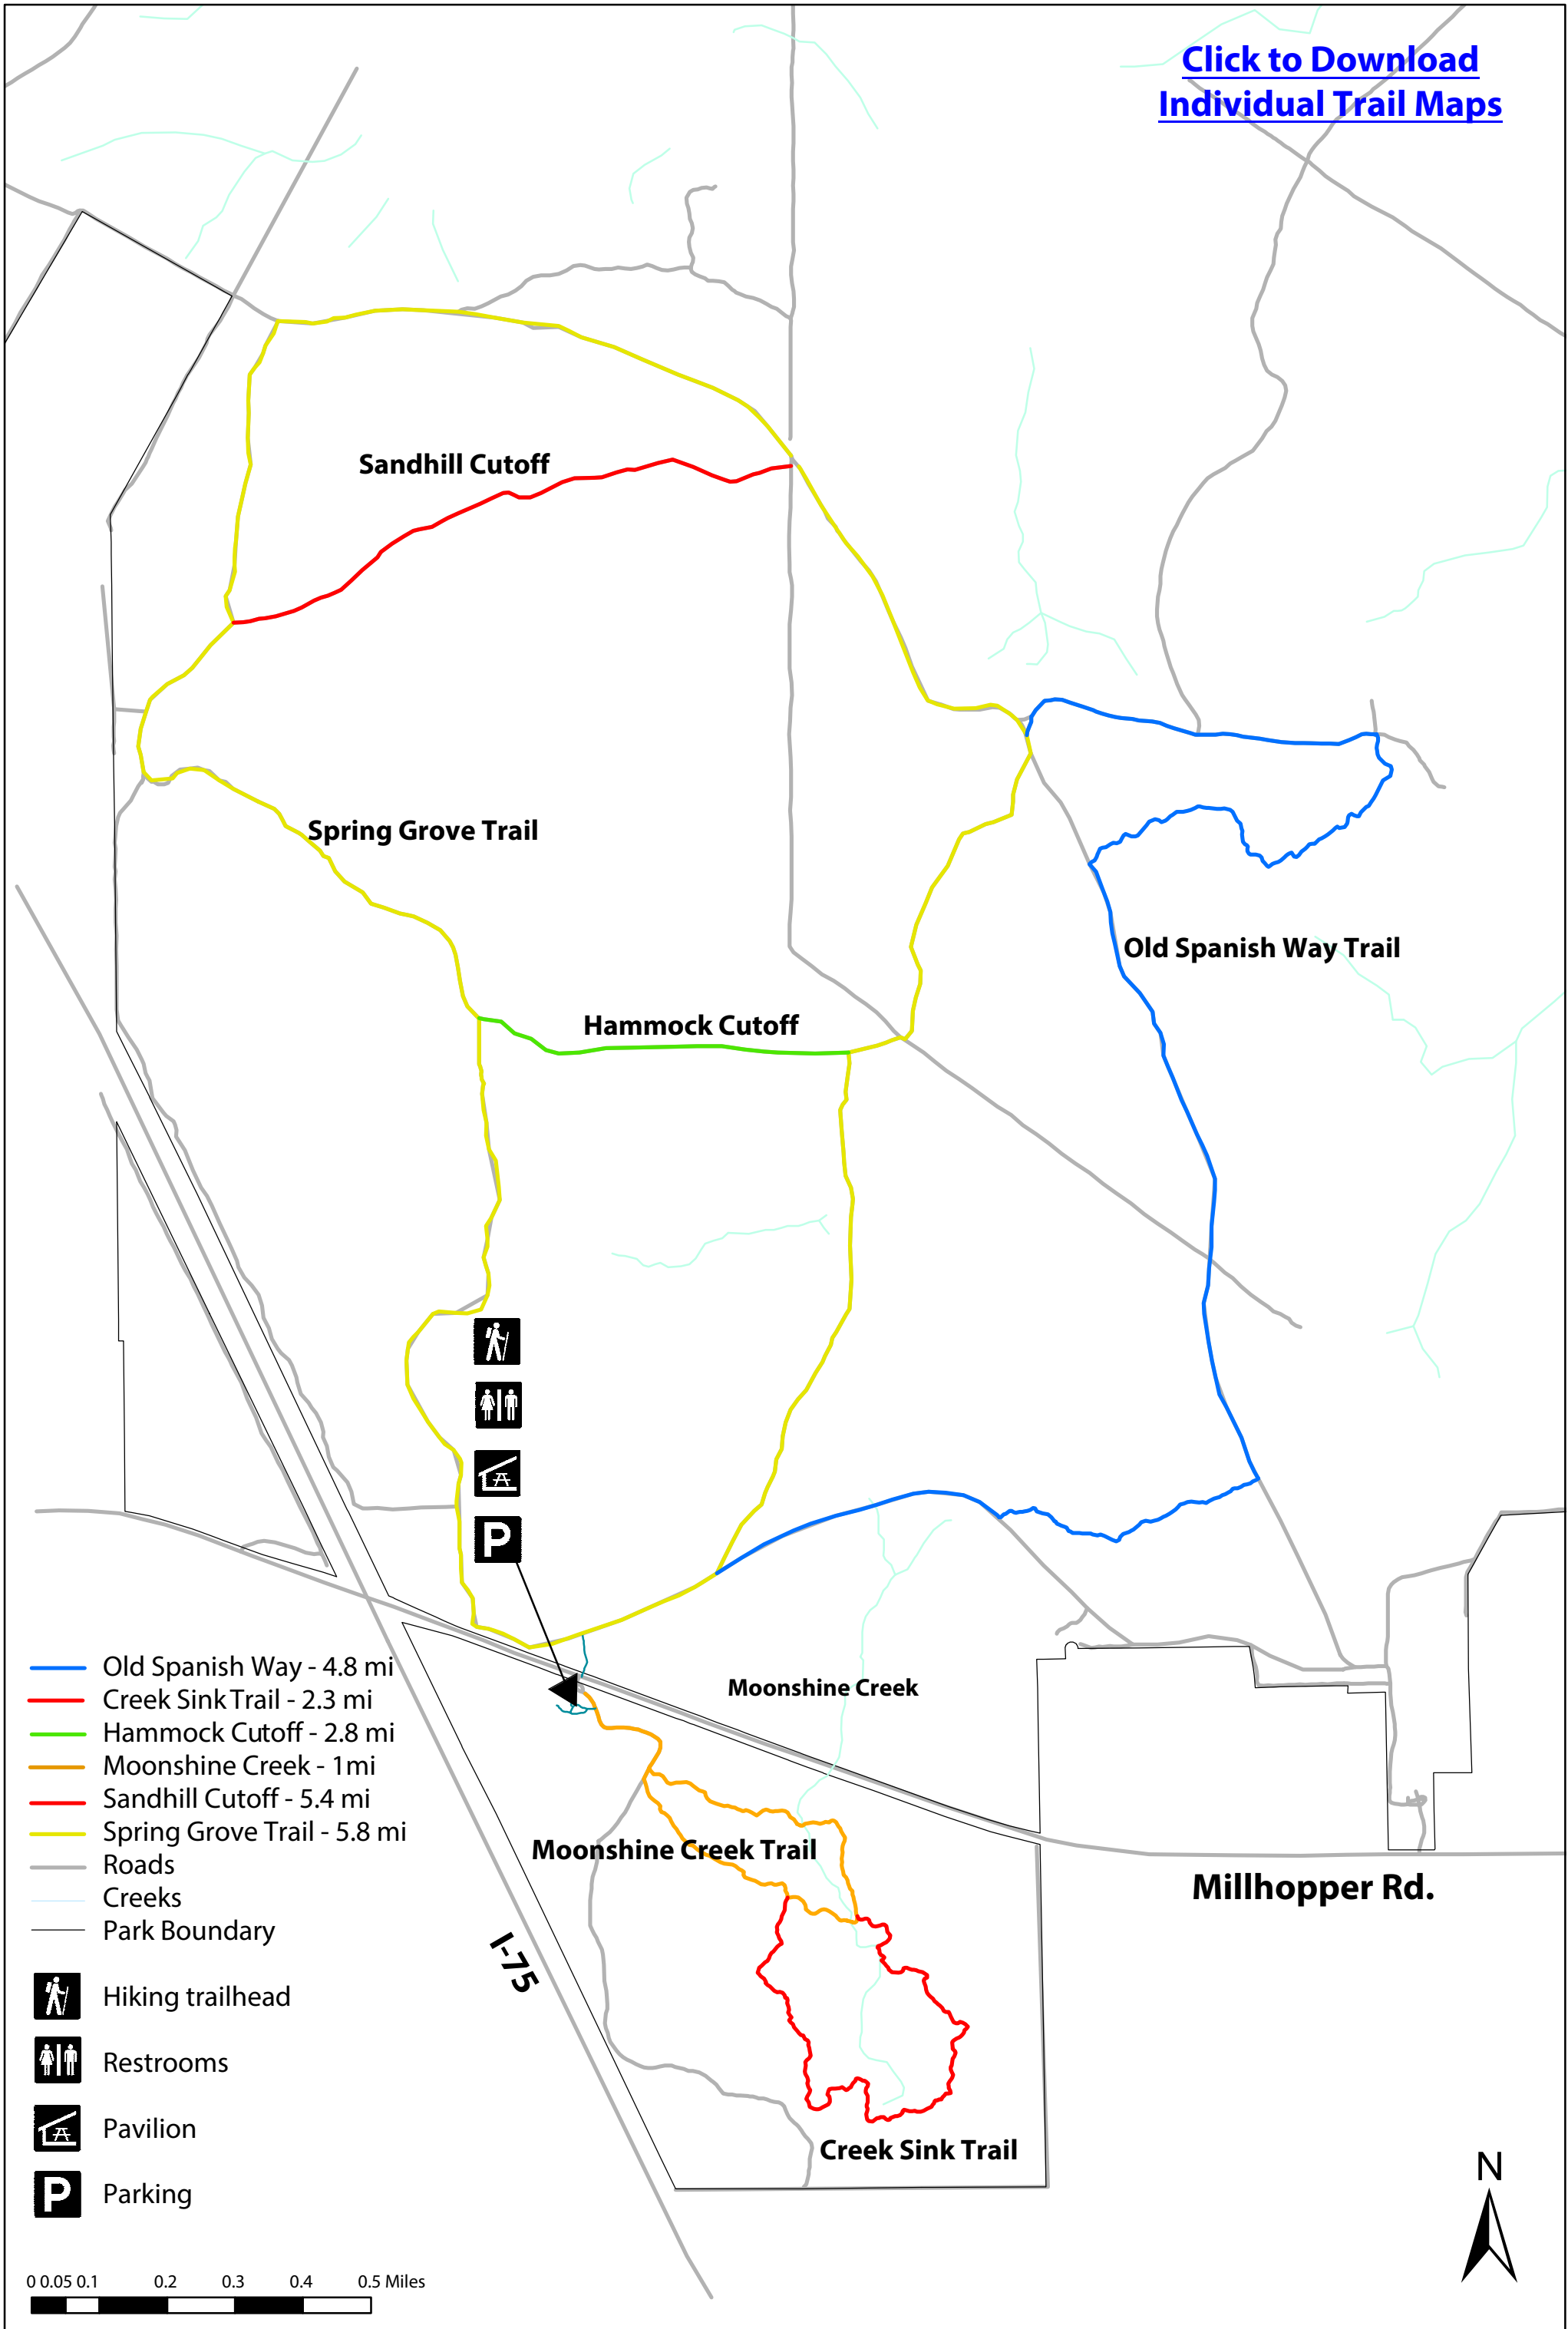

[Click to Download Individual Trail Maps](#)

-  Old Spanish Way - 4.8 mi
-  Creek Sink Trail - 2.3 mi
-  Hammock Cutoff - 2.8 mi
-  Moonshine Creek - 1 mi
-  Sandhill Cutoff - 5.4 mi
-  Spring Grove Trail - 5.8 mi
-  Roads
-  Creeks
-  Park Boundary
-  Hiking trailhead
-  Restrooms
-  Pavilion
-  Parking