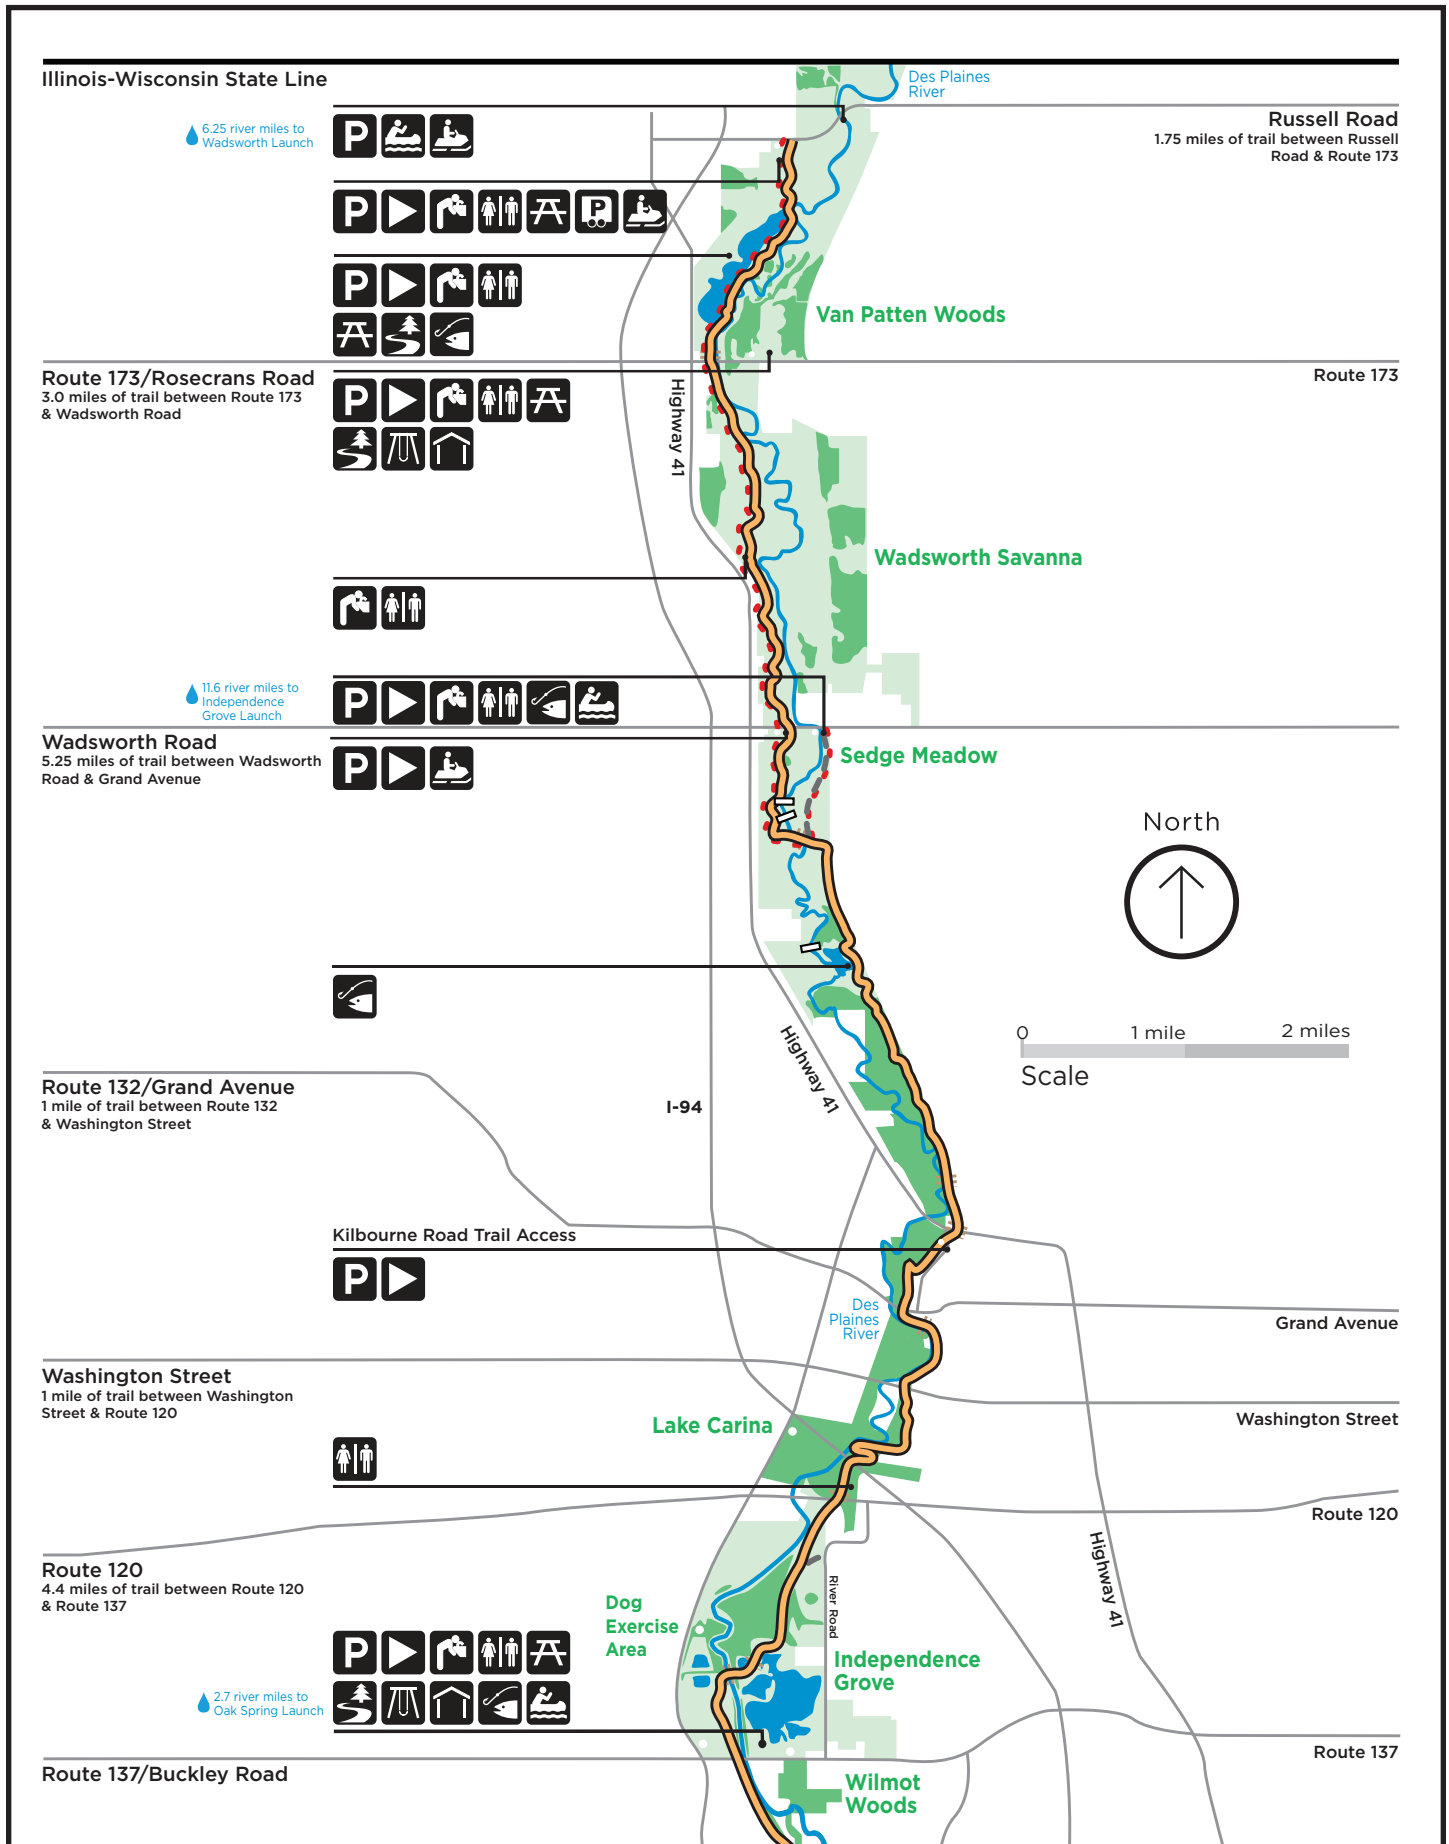

Des Plaines River Trail - North

Des Plaines River Trail - South

LEGEND

- | | | | | | | |
|---------|----------------|-----------------------|----------------------------|-----|-------------------------|----------------------|
| Parking | Drinking Water | Additional Trails | Shelter | Dam | Des Plaines River Trail | Bridges & Boardwalks |
| Toilet | Trail Access | Fishing | Picnic Tables | | North Shore Bike Path | Other Trails |
| | Canoe Launch | Horse Trailer Parking | Snowmobile Trailer Parking | | | Snowmobile Trail |