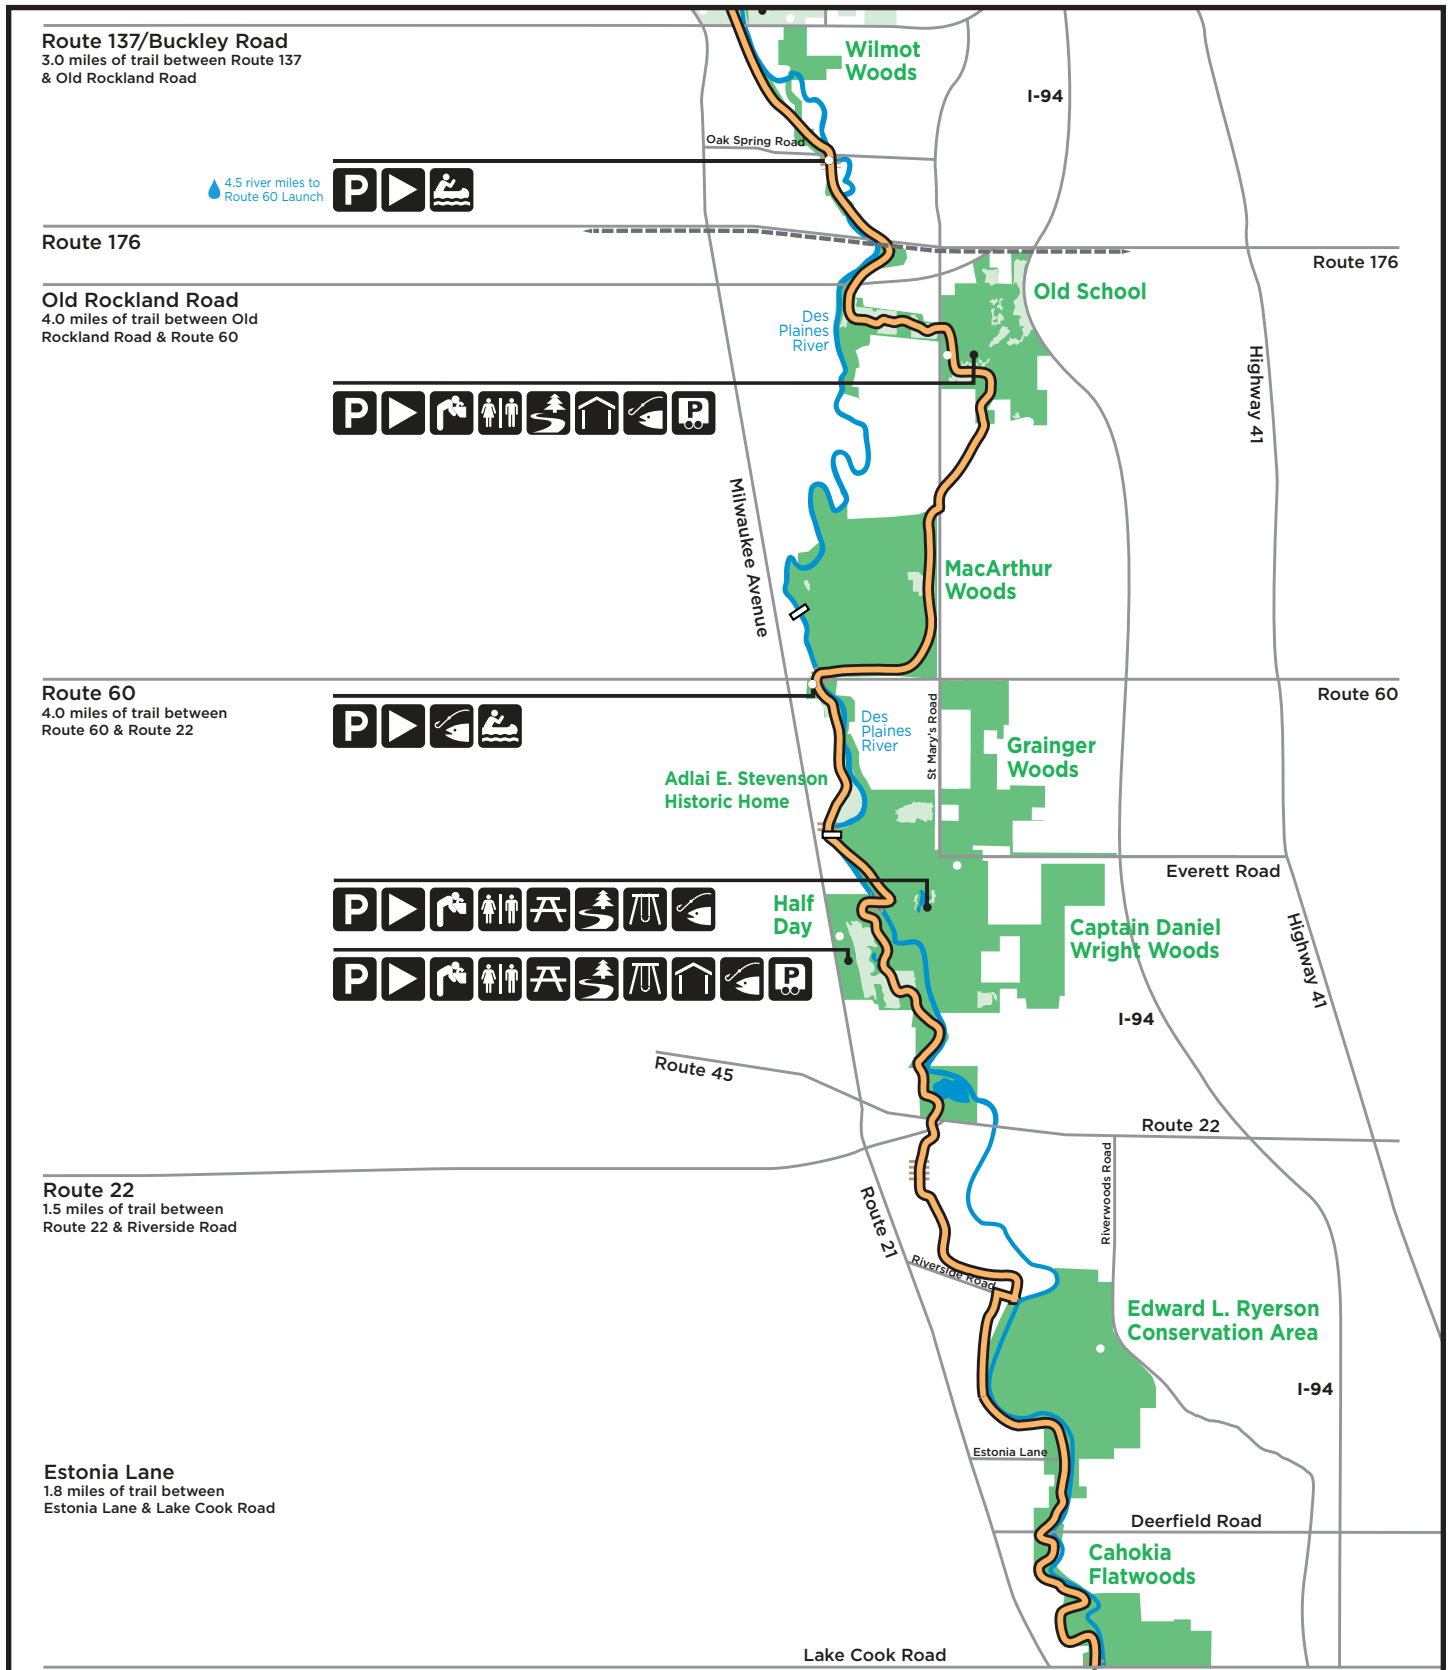

Des Plaines River Trail - North

Des Plaines River Trail - South

LEGEND

- | | | | | | | |
|---------|----------------|-----------------------|----------------------------|-----|-------------------------|----------------------|
| Parking | Drinking Water | Additional Trails | Shelter | Dam | Des Plaines River Trail | Bridges & Boardwalks |
| Toilet | Trail Access | Fishing | Picnic Tables | | North Shore Bike Path | Other Trails |
| | Canoe Launch | Horse Trailer Parking | Snowmobile Trailer Parking | | | Snowmobile Trail |