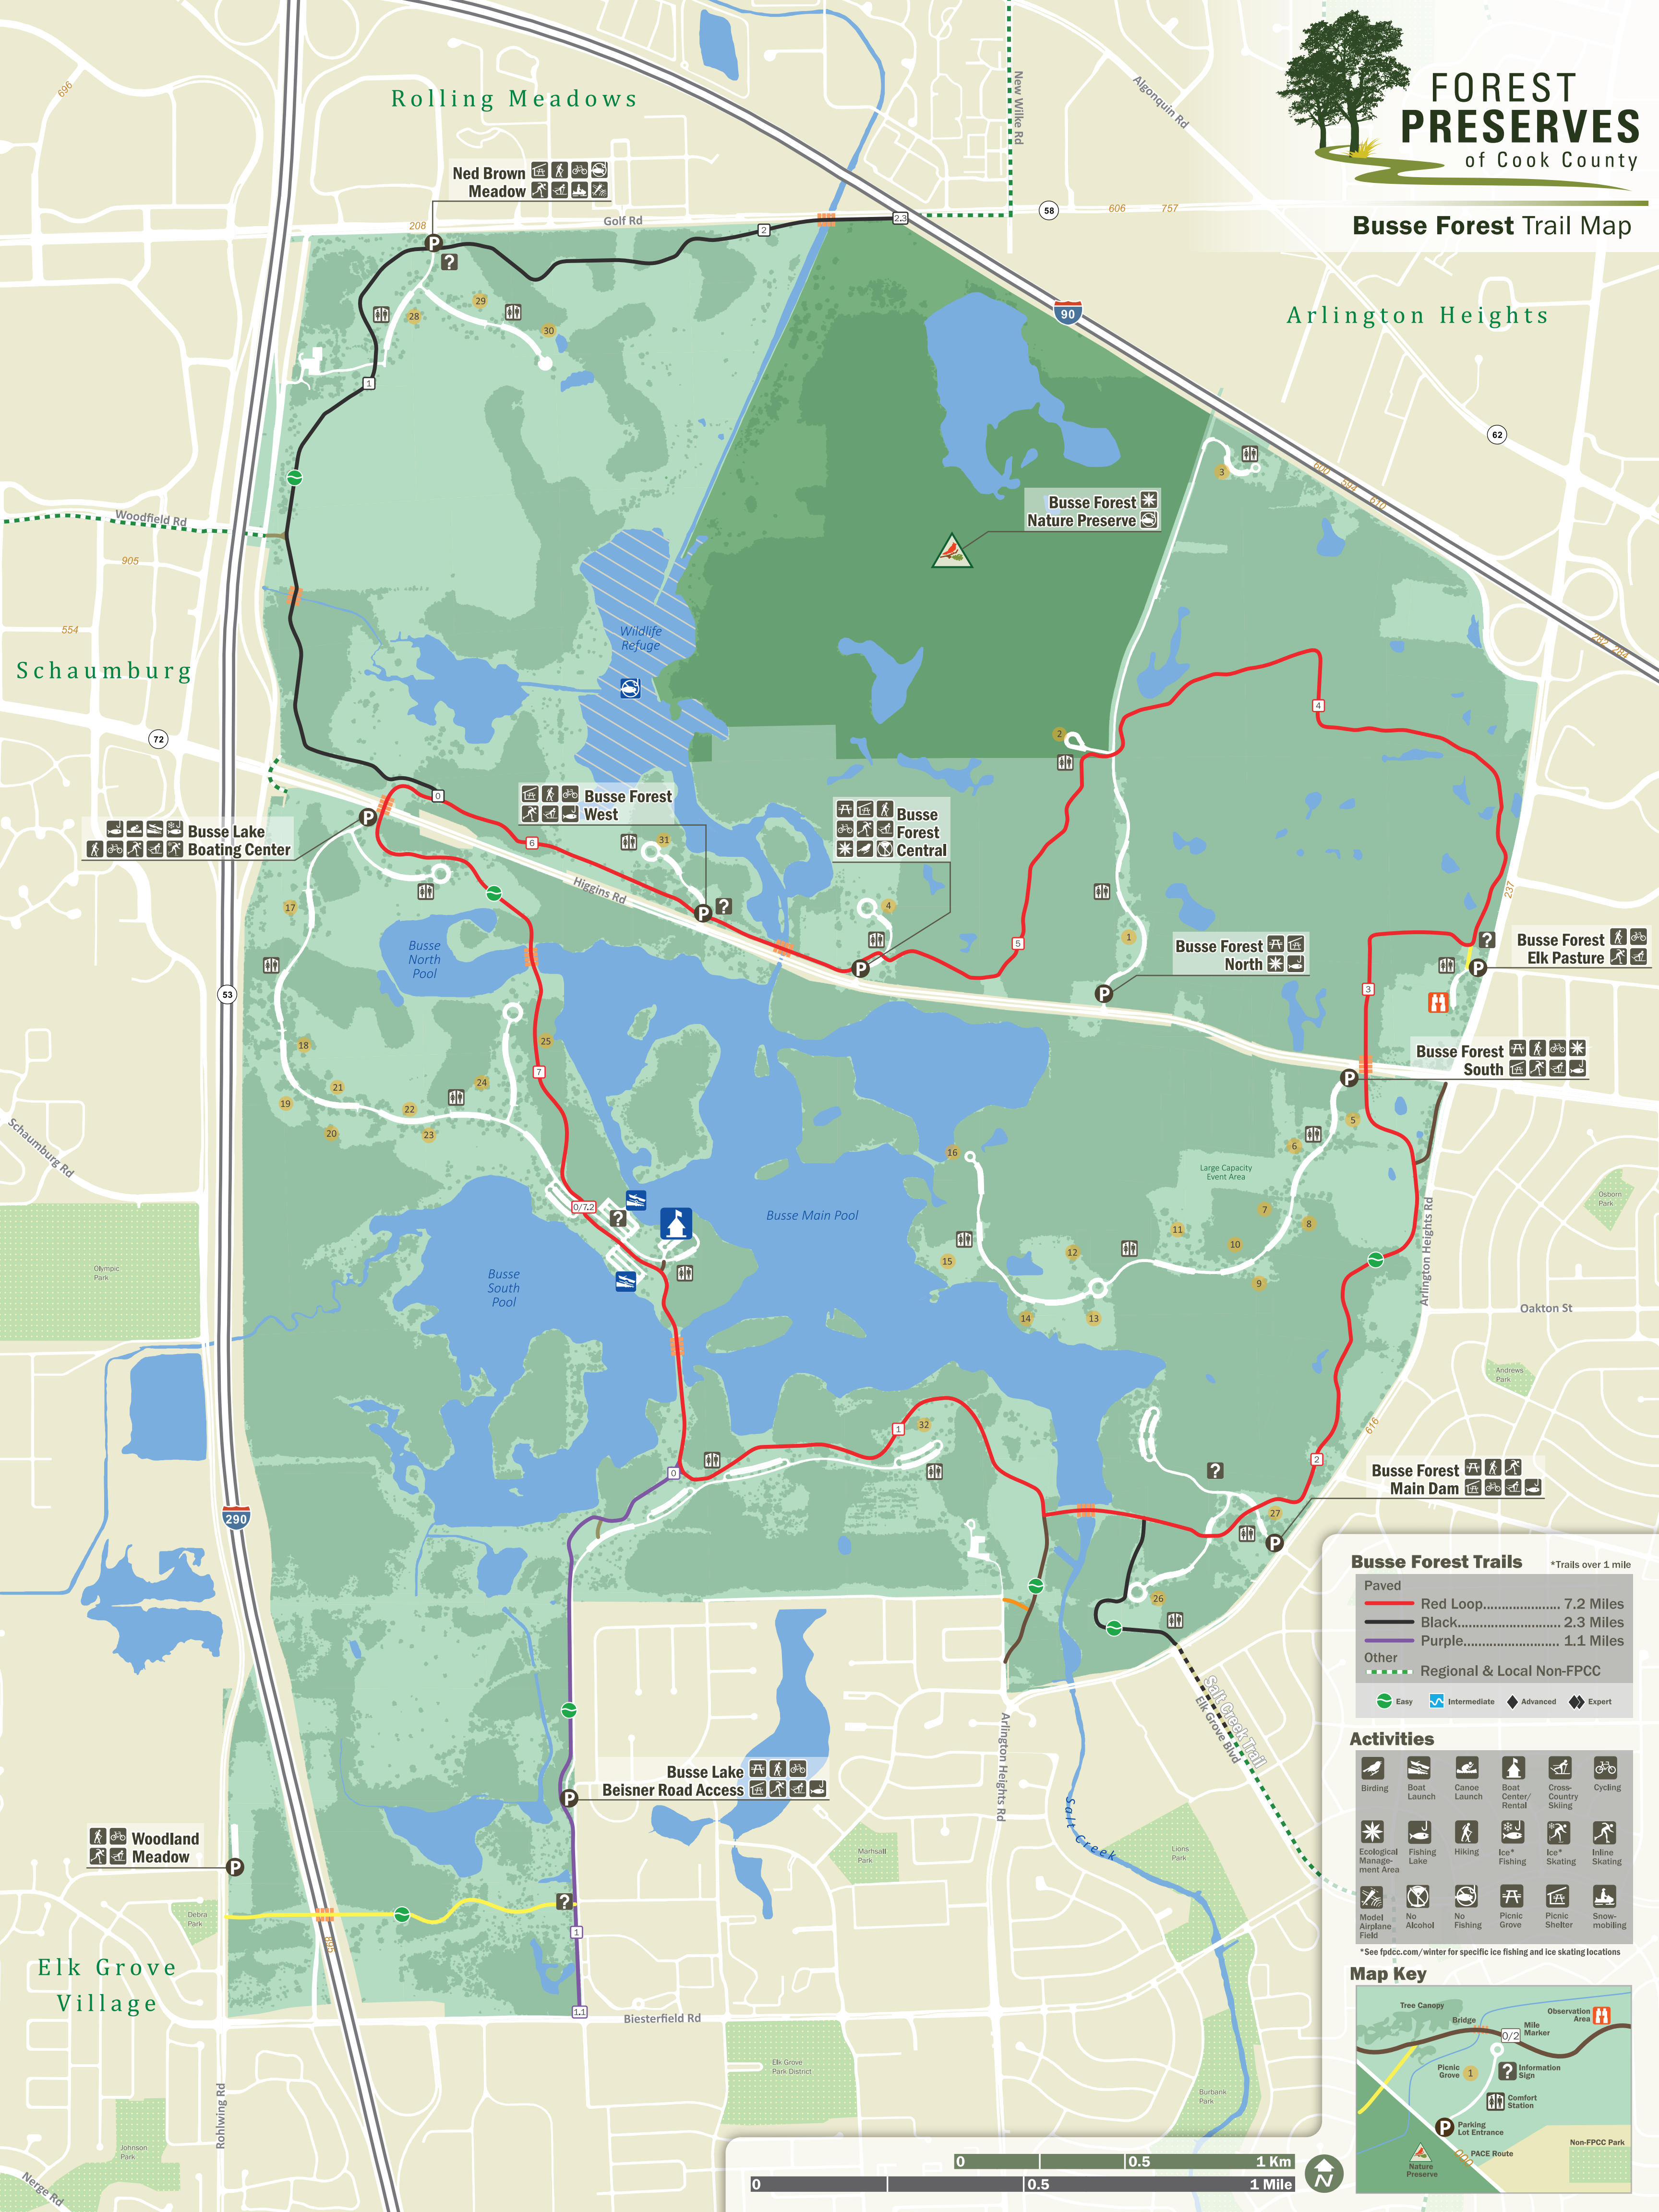

Busse Forest Trail Map

Busse Forest Trails

*Trails over 1 mile

Paved	Red Loop.....	7.2 Miles
	Black.....	2.3 Miles
	Purple.....	1.1 Miles
Other	Regional & Local Non-FPCC	

● Easy
 ■ Intermediate
 ◆ Advanced
 ◆ Expert

Activities

*See fpdcc.com/winter for specific ice fishing and ice skating locations

Map Key