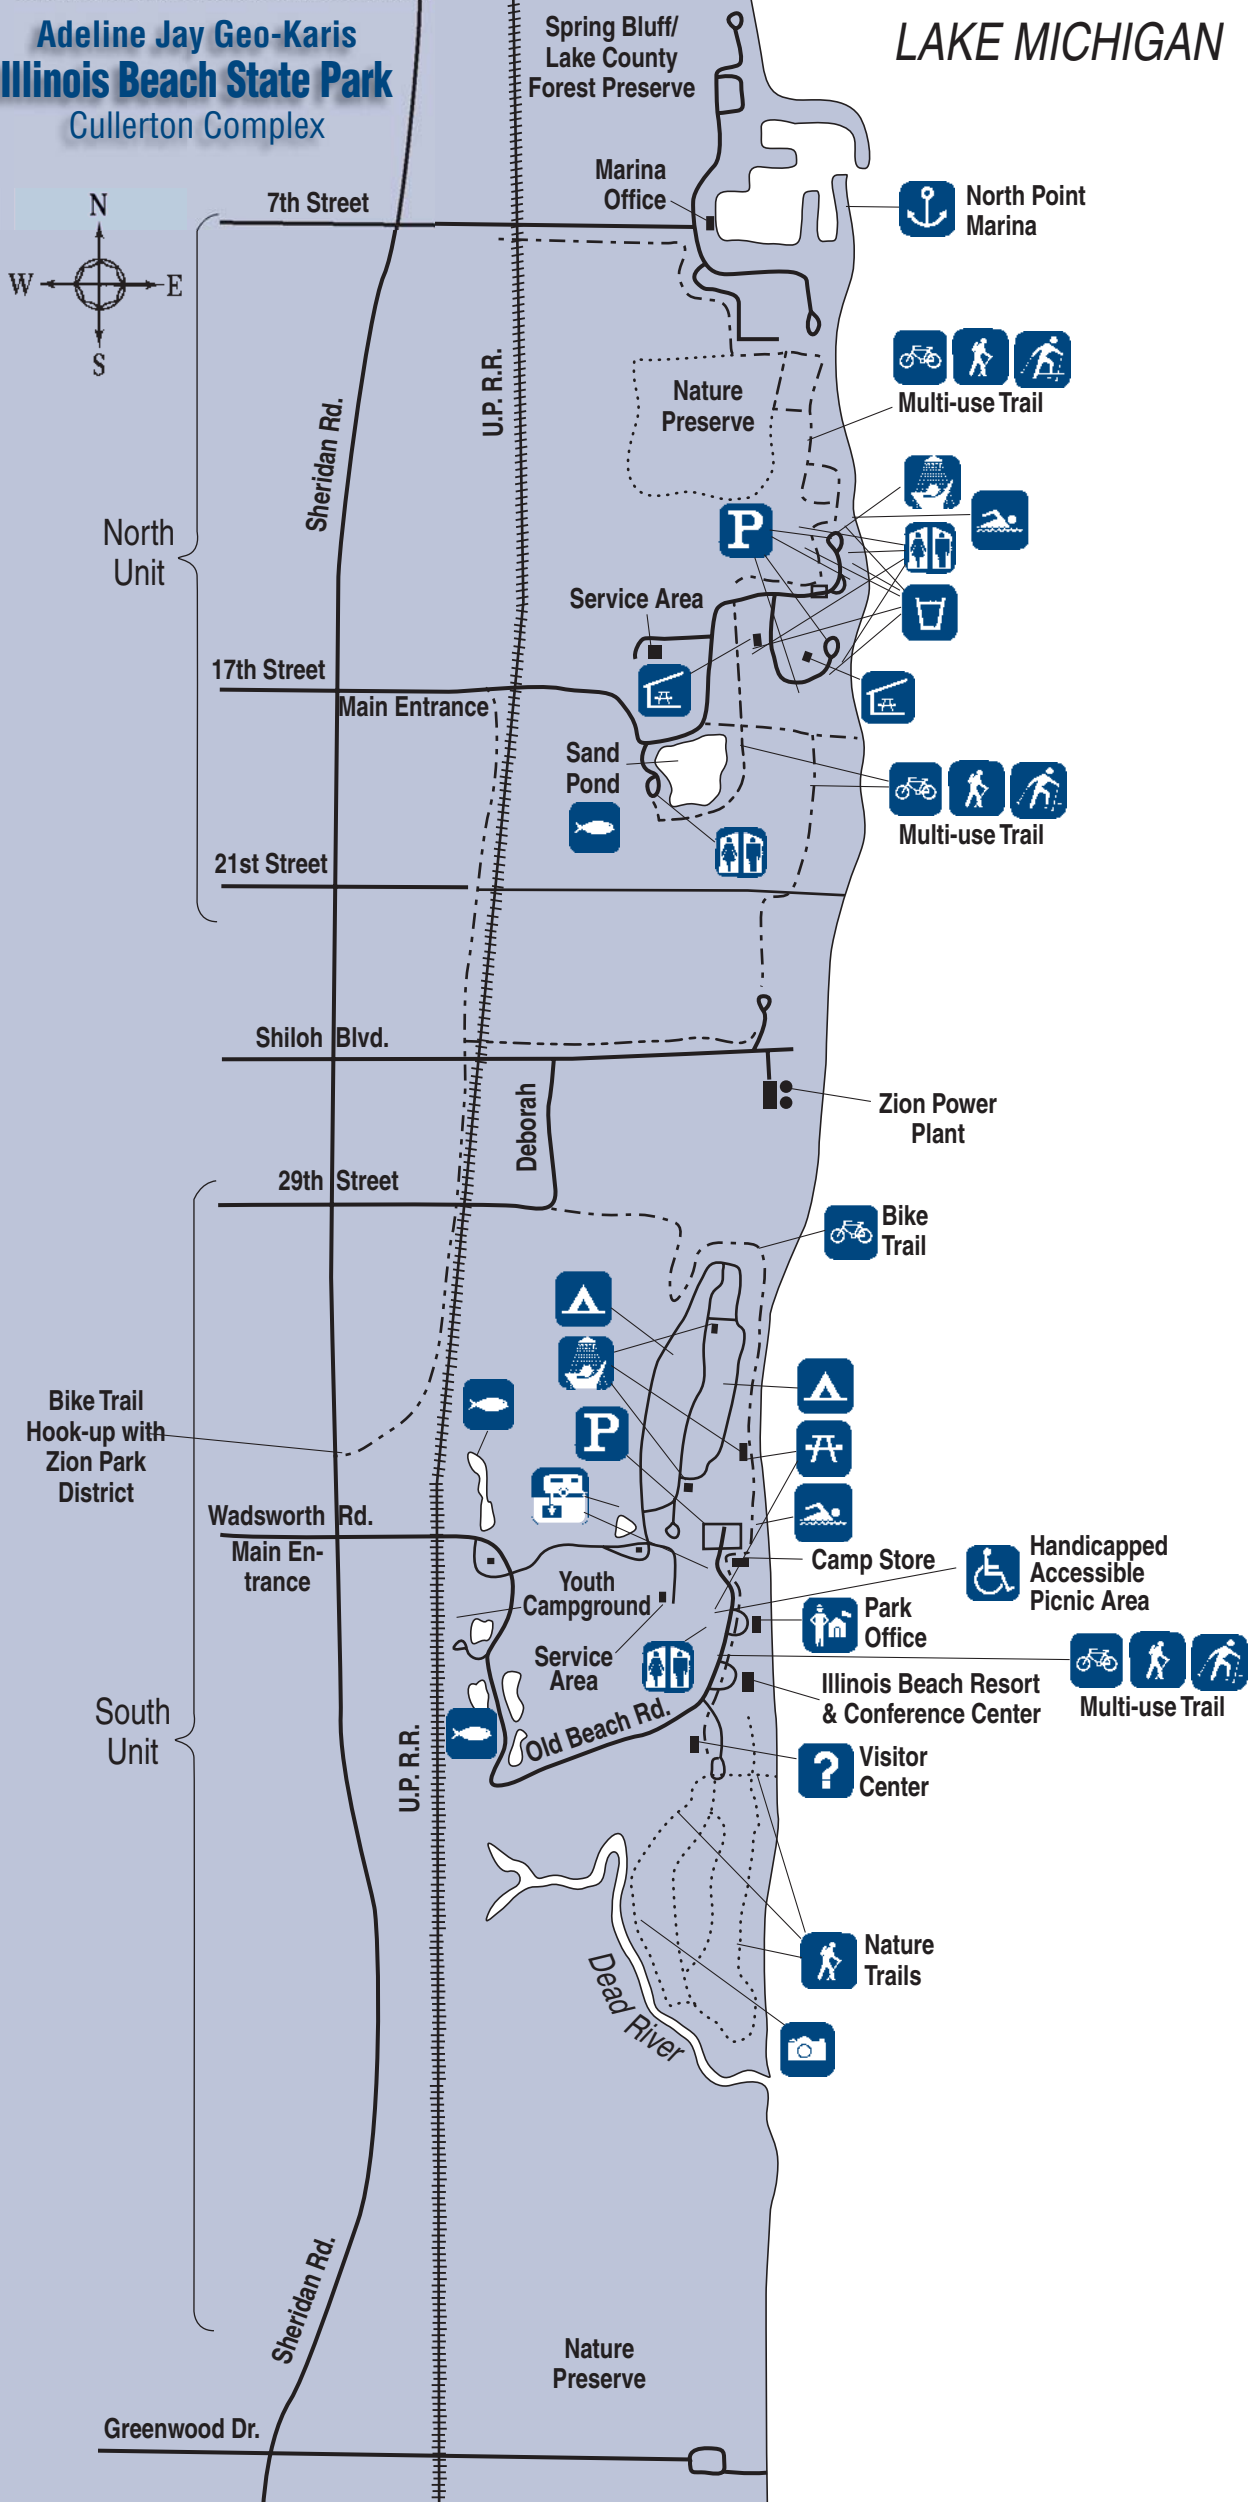

**Adeline Jay Geo-Karis  
Illinois Beach State Park**  
Cullerton Complex

Wisconsin State Line

**LAKE MICHIGAN**

North Unit

South Unit

**Legend**

- Park Offices
- Biking
- Camping
- Cross-country Skiing
- Fishing
- Handicapped Accessible
- Hiking
- Marina
- Overlook
- Parking Area
- Picnic Area
- Picnic Shelter
- Restrooms
- Sanitary Dump Station
- Showers
- Swimming Area
- Water

**TRAIL IDENTIFICATION**

- Zion Bike Trail
- Multi-use Trail
- Hiking Trail

Alcoholic beverages are prohibited at Illinois Beach State Park, except at the State Park Lodge and Conference Center and portions of the campground.