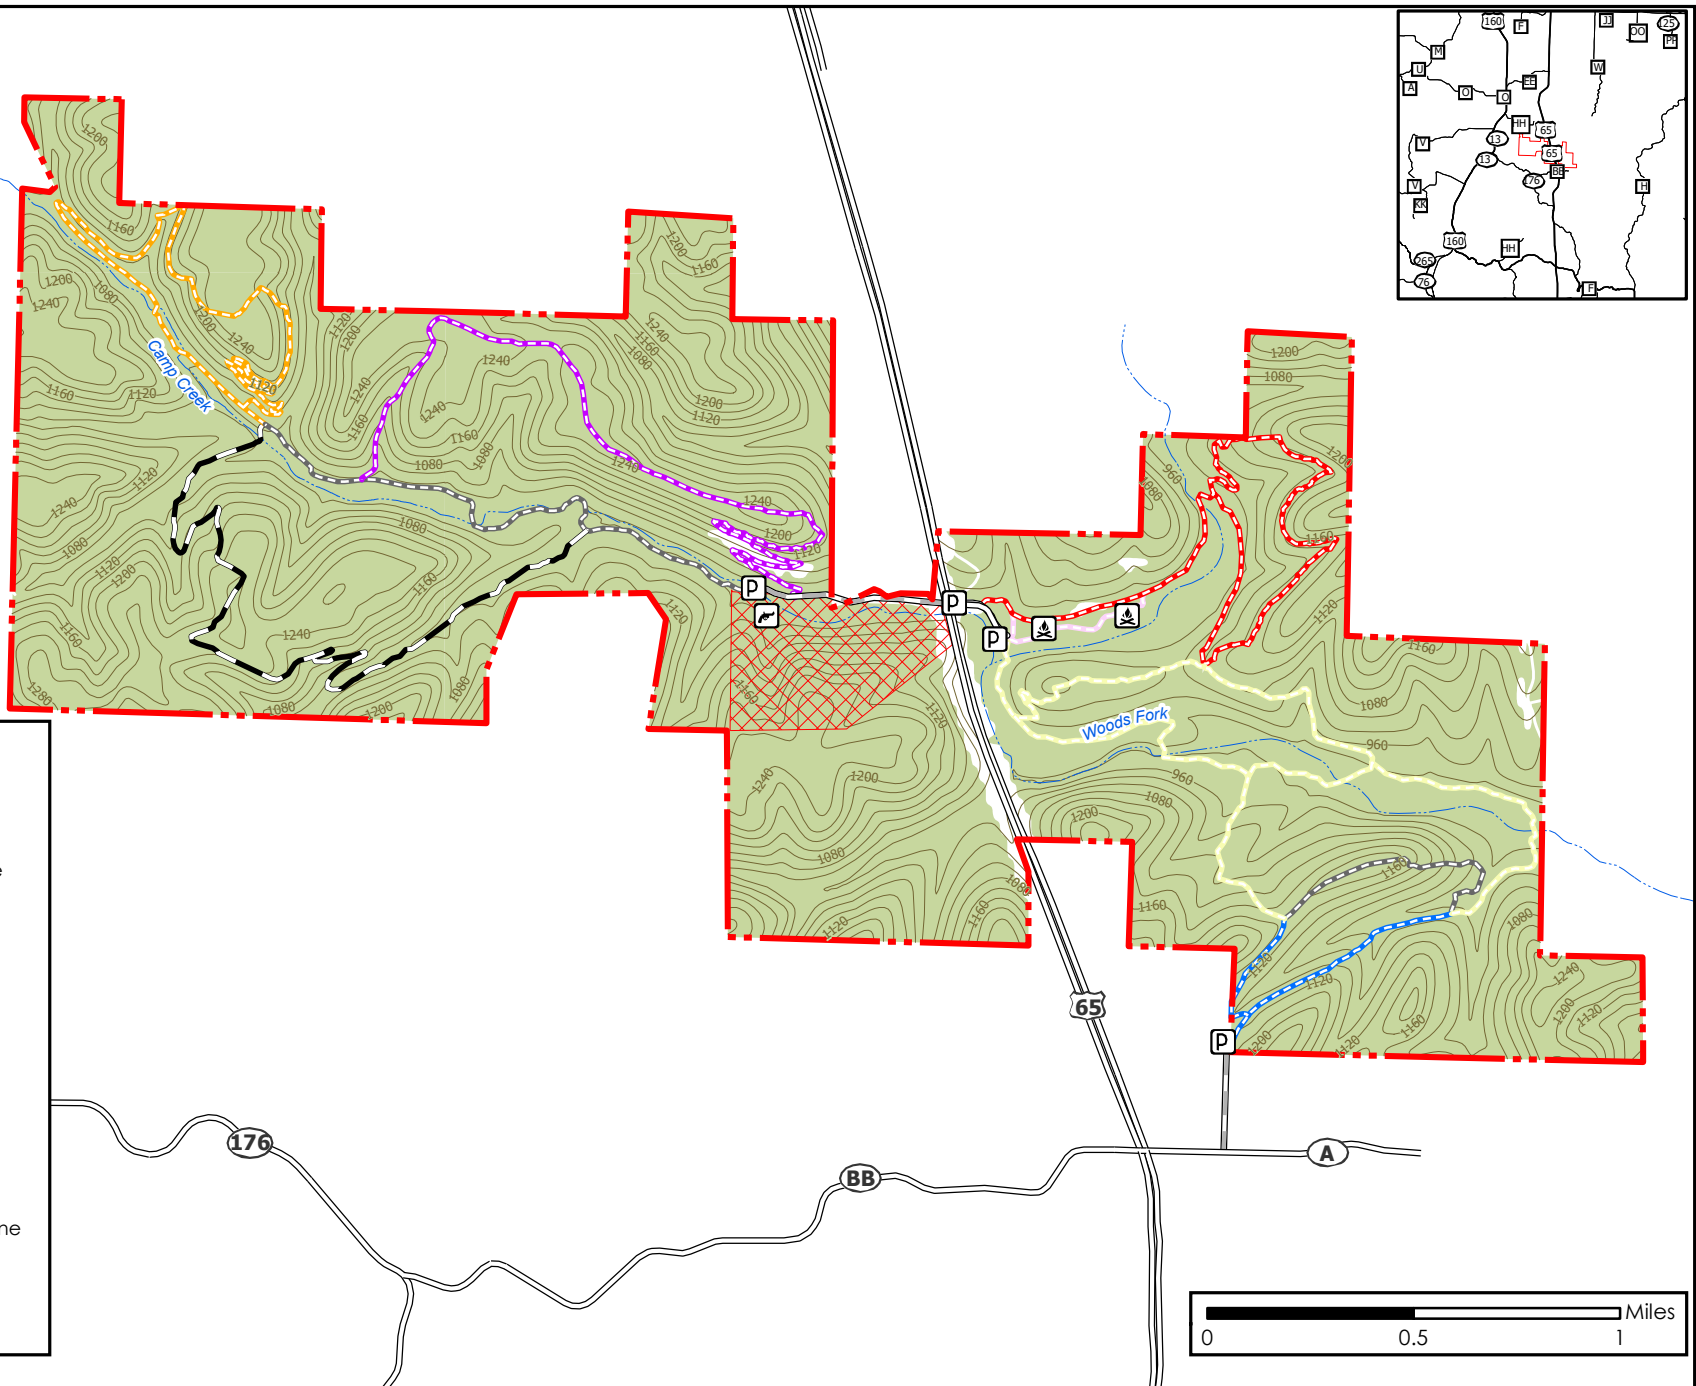

# Busiek State Forest and Wildlife Area

Conservation Commission of the State of Missouri ©

Last Updated - 11/2/2021

2,700 Acres - Christian County

### Legend

- Parking Lot
- Primitive Camping
- Rifle/Pistol Shooting Range
- MDC Land
- Non-MDC Road
- MDC Improved Road
- Combined Trails
- Busiek Blue Trail
- Busiek Campsite Trail
- Busiek Orange Trail
- Busiek Purple Trail
- Busiek Red Trail
- Busiek White Trail
- Busiek Yellow Trail
- Shooting Range Safety Zone
- Stream
- Elevation Contour, 40'
- Forest