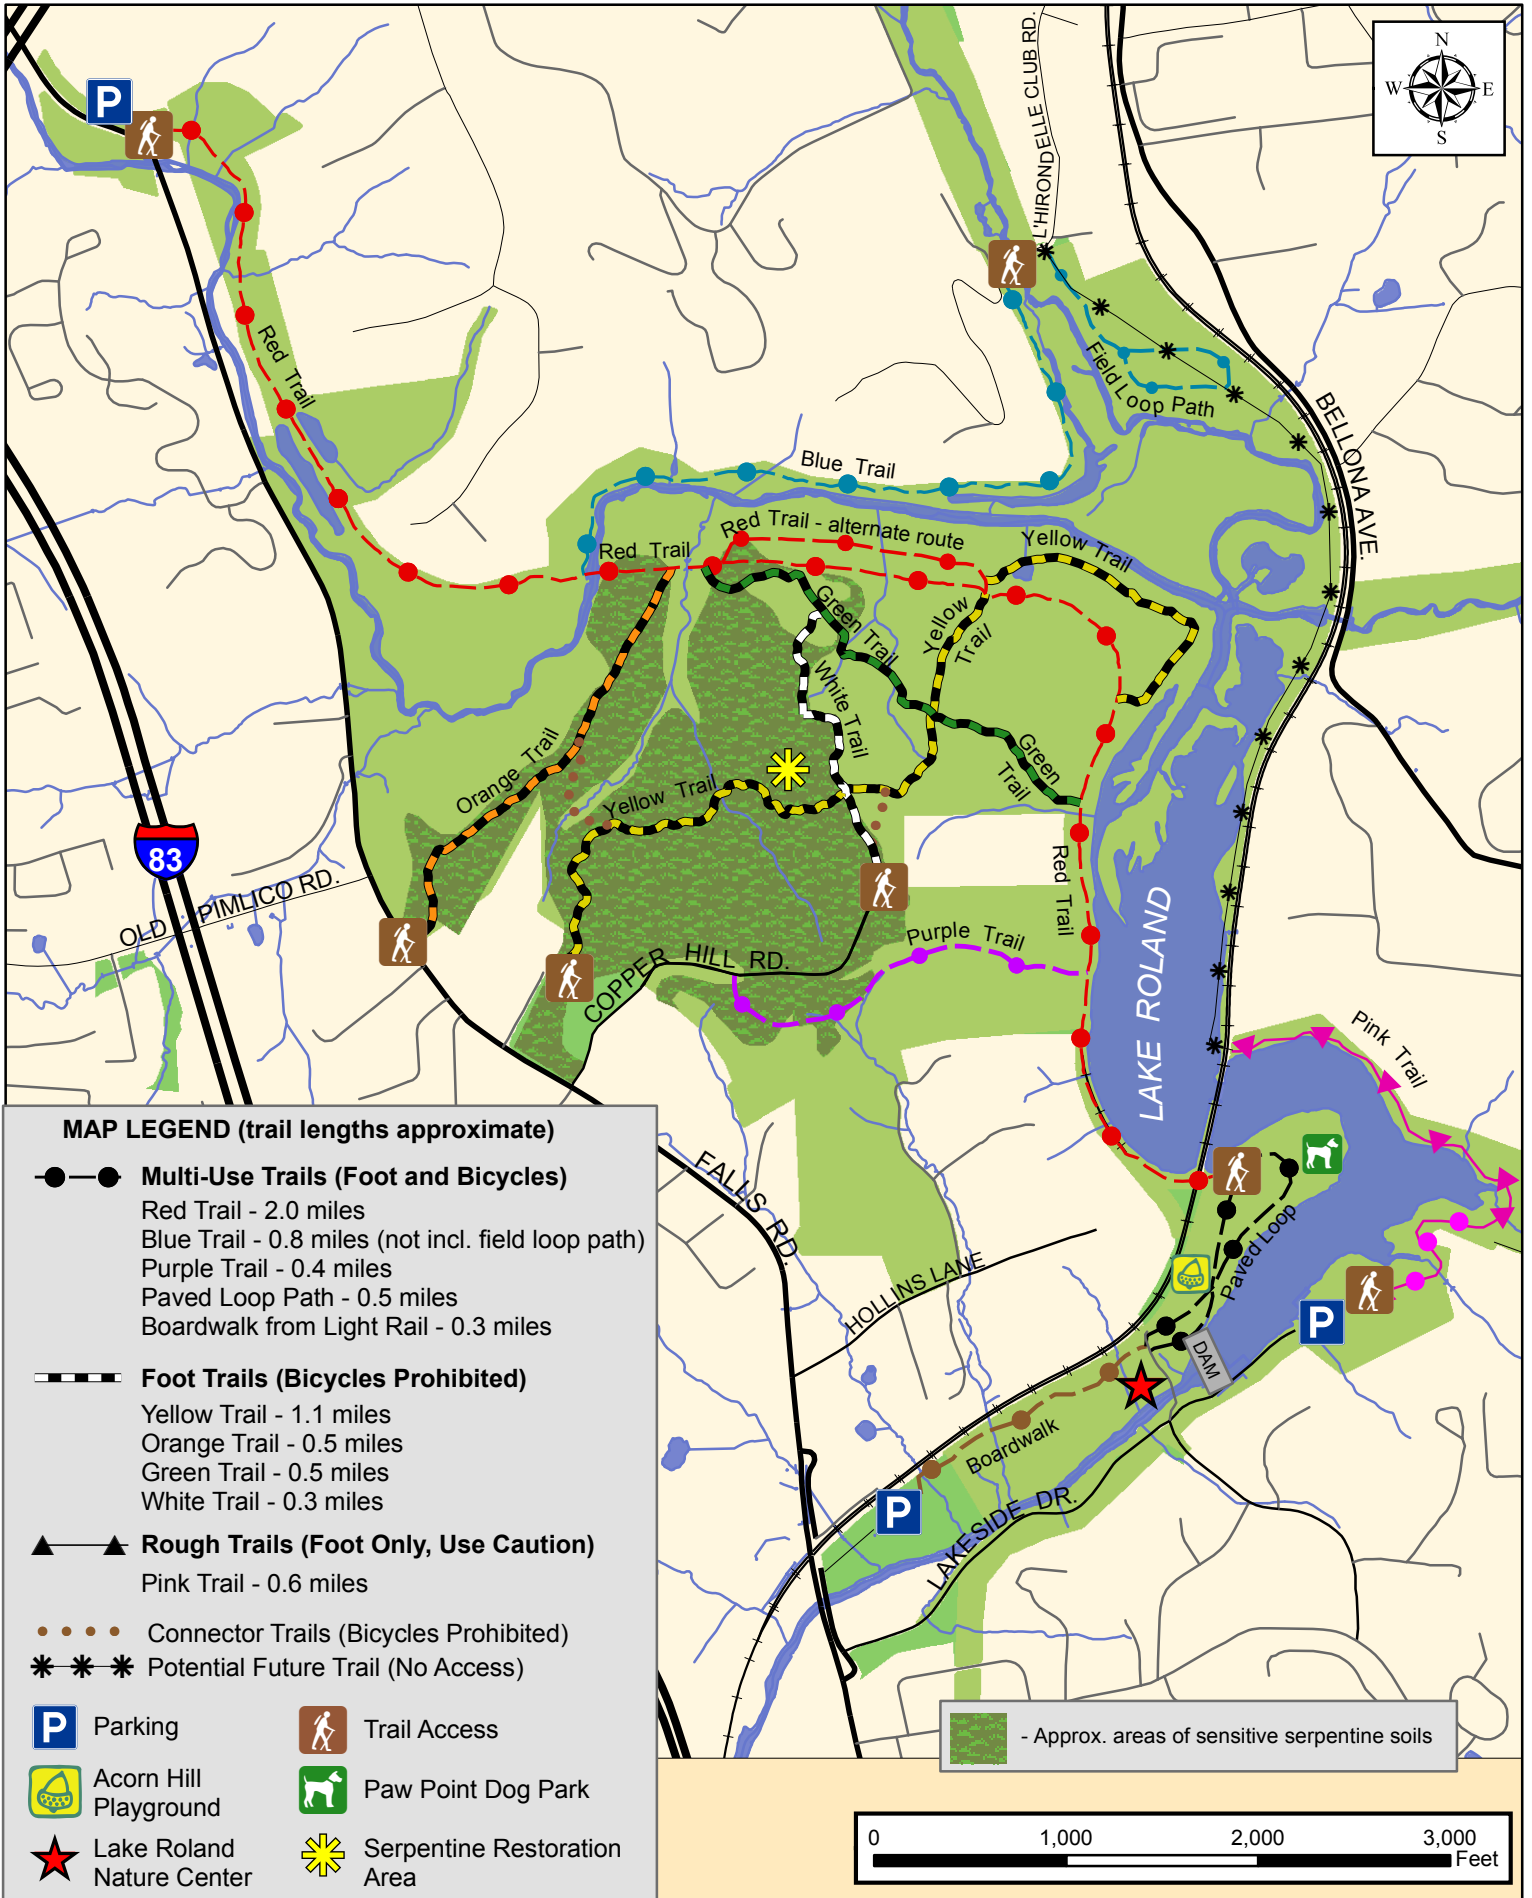

LAKE ROLAND TRAILS

Displayed park property boundaries and extent of serpentine soils are approximate and not to be considered authoritative. Trail lengths are from GIS mapping, do not reflect elevation changes, and are approximate. Map created by Baltimore County, Revised January, 2022.