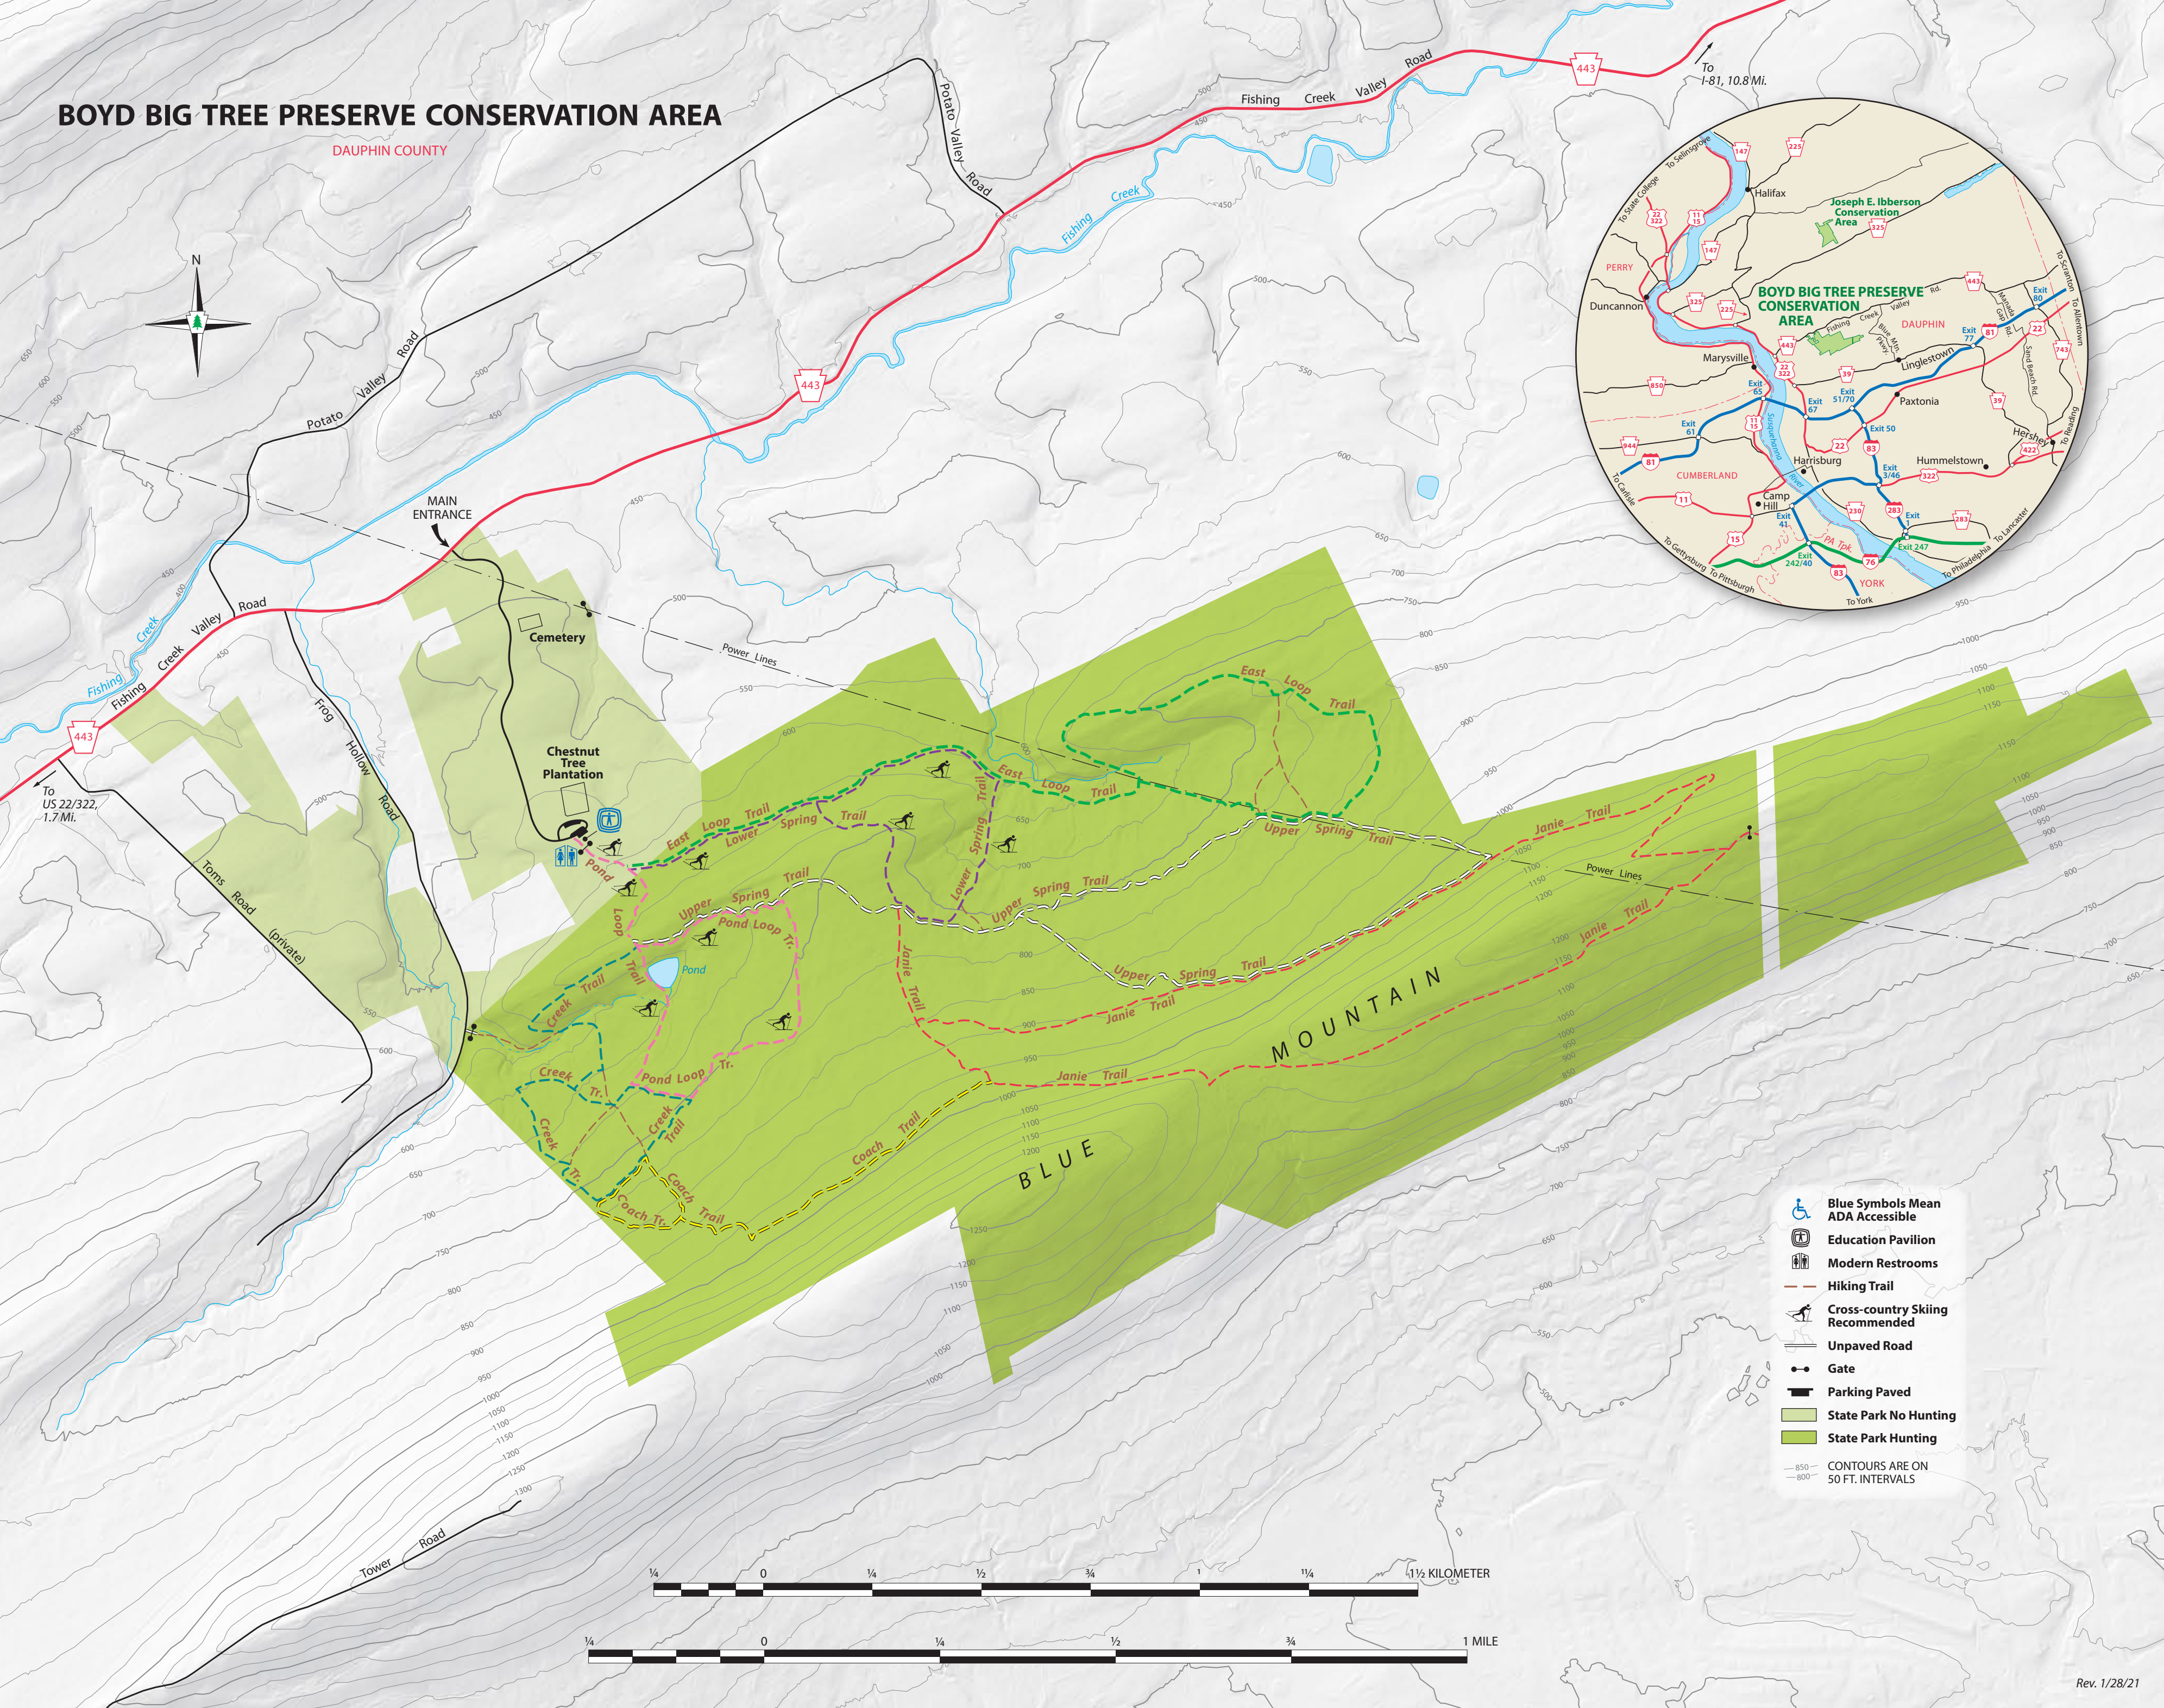

BOYD BIG TREE PRESERVE CONSERVATION AREA

DAUPHIN COUNTY

To US 22/322, 1.7 Mi.

To I-81, 10.8 Mi.

- Blue Symbols Mean ADA Accessible
- Education Pavilion
- Modern Restrooms
- Hiking Trail
- Cross-country Skiing Recommended
- Unpaved Road
- Gate
- Parking Paved
- State Park No Hunting
- State Park Hunting
- CONTOURS ARE ON 50 FT. INTERVALS