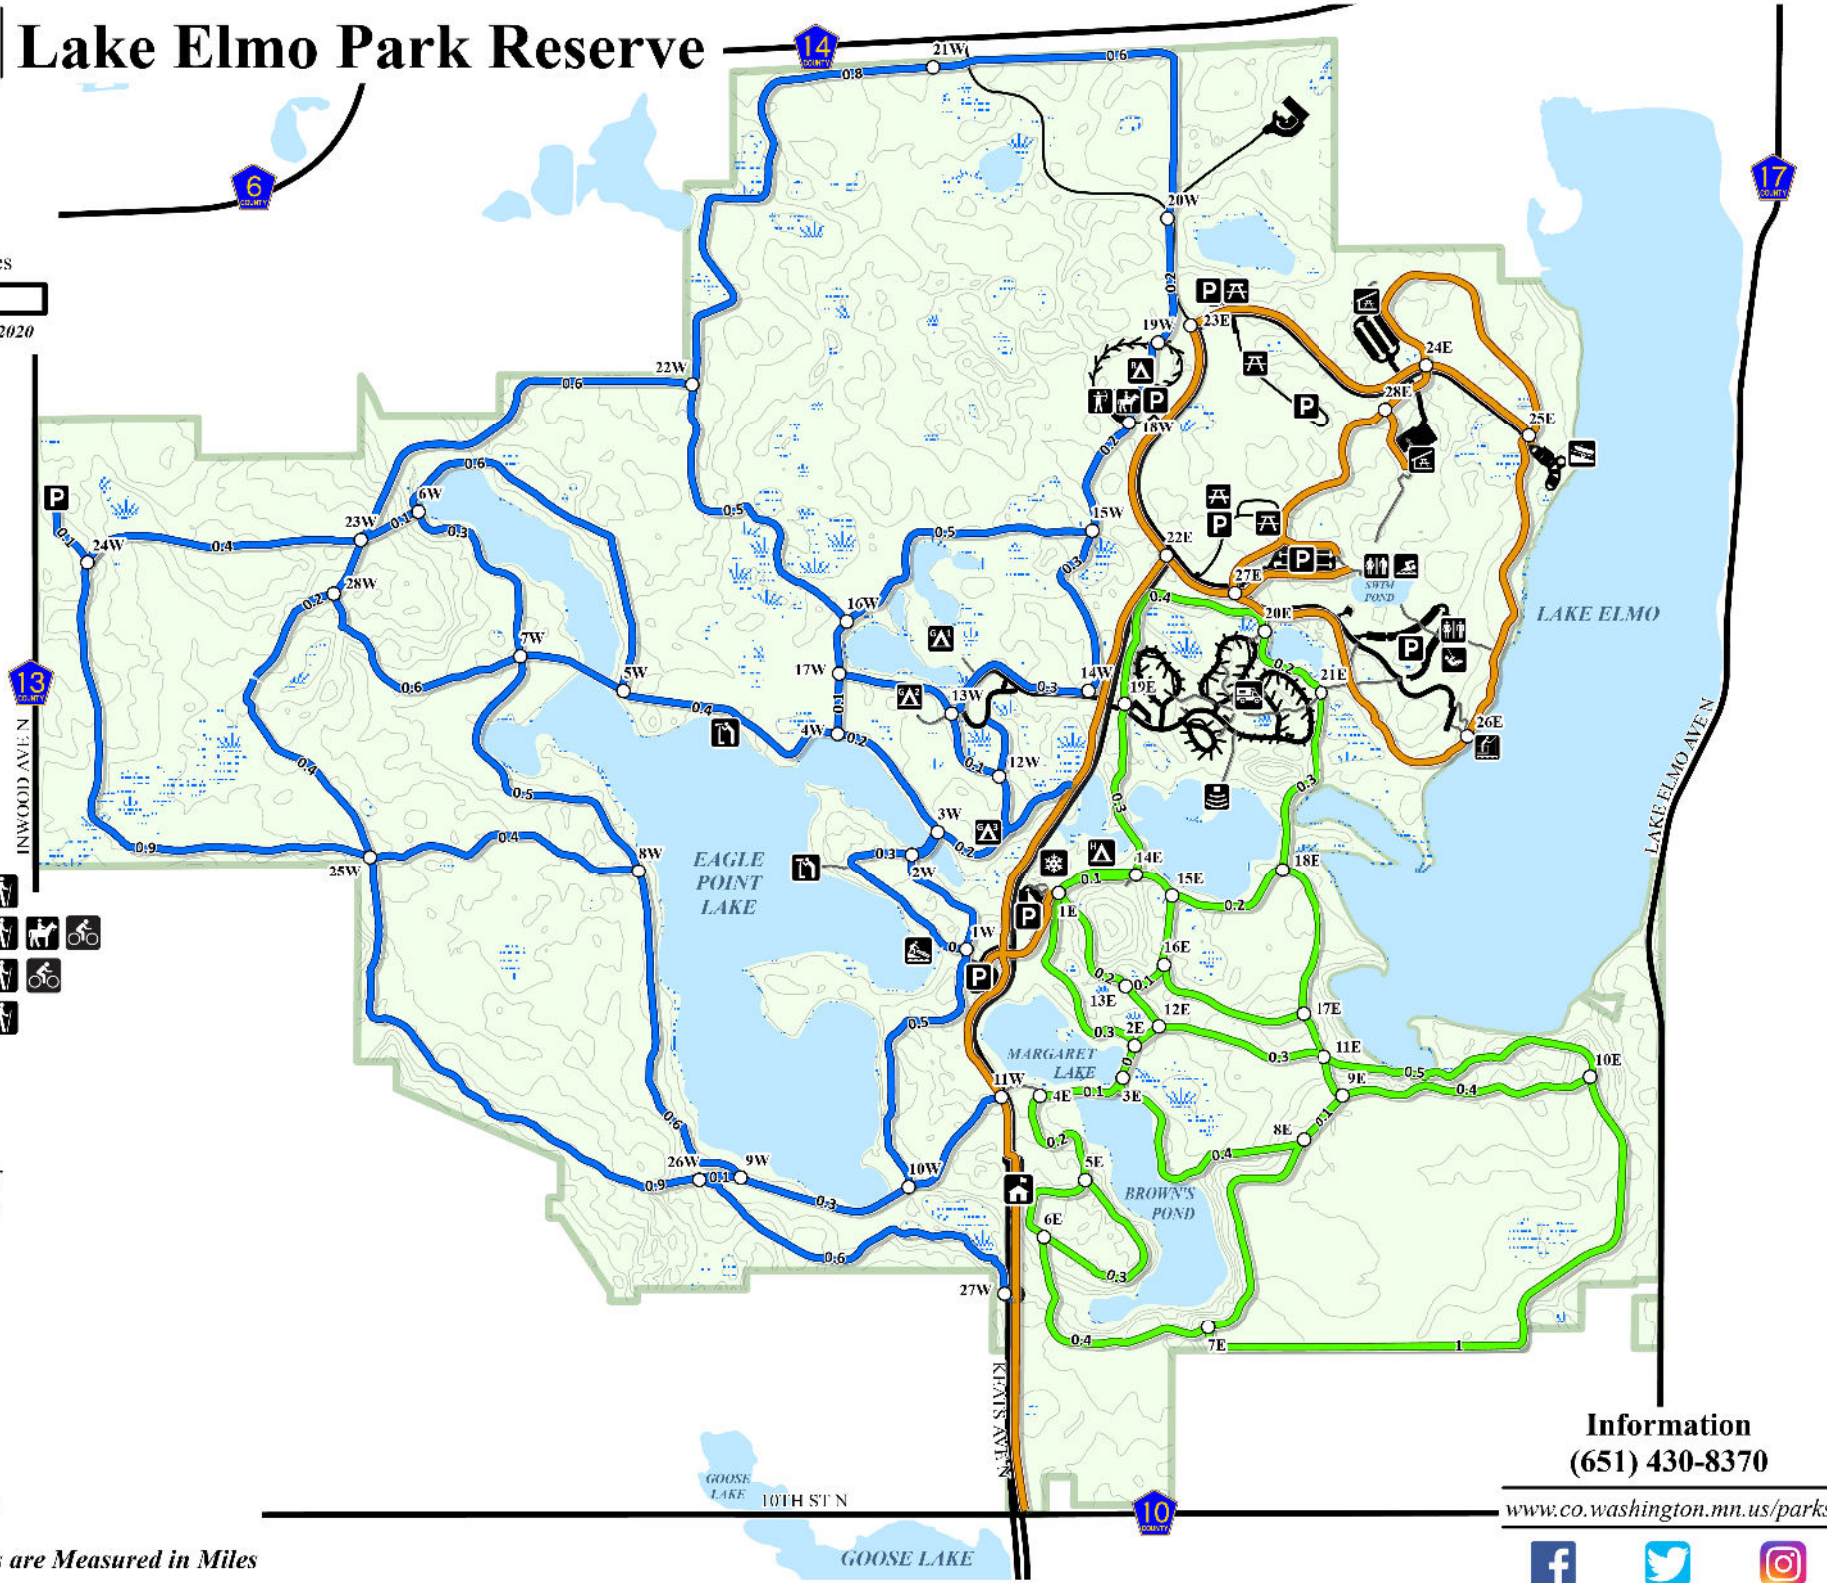

0.4 km / 0.25 Miles

Updated September 16th, 2020

TRAILS

- 7.4 Miles
- 14 Miles
- 5.4 Miles
- 1.9 Miles

FACILITIES

- Park Office
- Pavilion
- Nordic Center
- Amphitheater
- Swim Pond

CAMPING

- Group
- Rustic
- Hike-In
- Modern

You Are Here

*All Trail Segments are Measured in Miles

Information
(651) 430-8370

www.co.washington.mn.us/parks