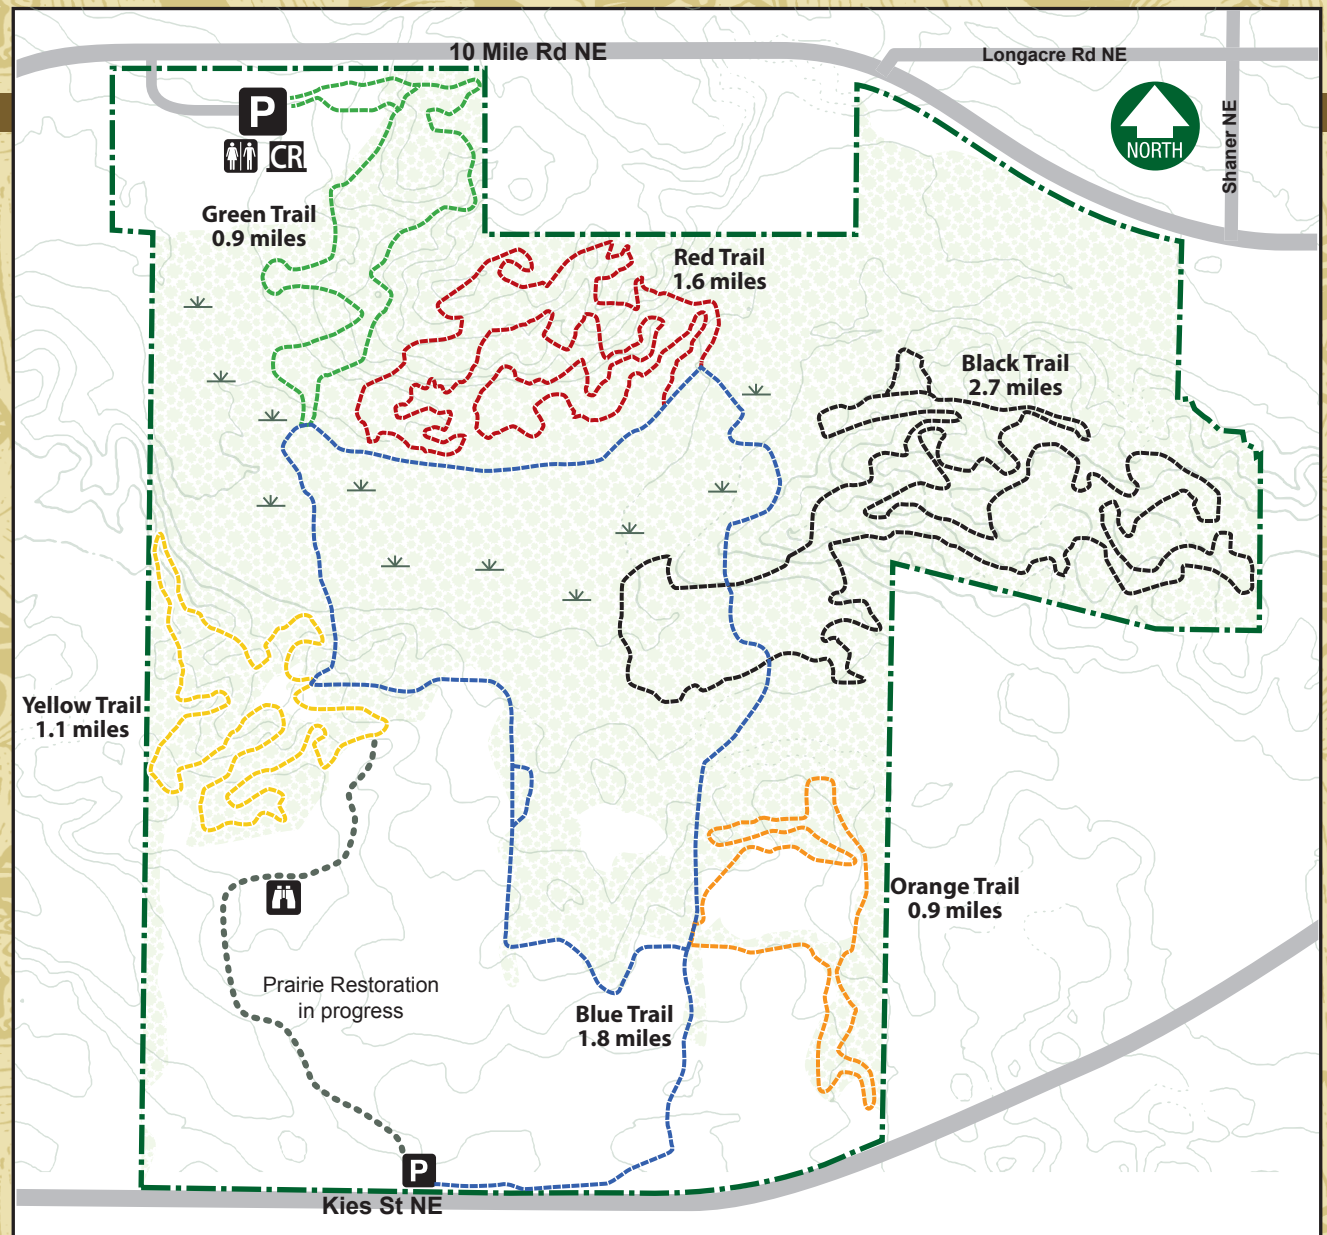

## MAP KEY

- |                  |                          |
|------------------|--------------------------|
| <b>P</b> Parking | <b>CR</b> Changing Rooms |
| Restrooms        | Prairie Overlook         |
| Wetlands         | Wooded Area              |

### Trails open to Mountain biking and foot traffic

All trails ride in a counter-clockwise direction

- |                         |                         |
|-------------------------|-------------------------|
| Yellow (most difficult) | Blue (easiest)          |
| Black (most difficult)  | Green (easiest)         |
| Red (most difficult)    | Orange (more difficult) |

### Trails open to foot traffic only

- Prairie Overlook Trail (foot traffic only)

For information call:  
(616) 632-PARK (7275)

Or, find the Friends of Luton Park