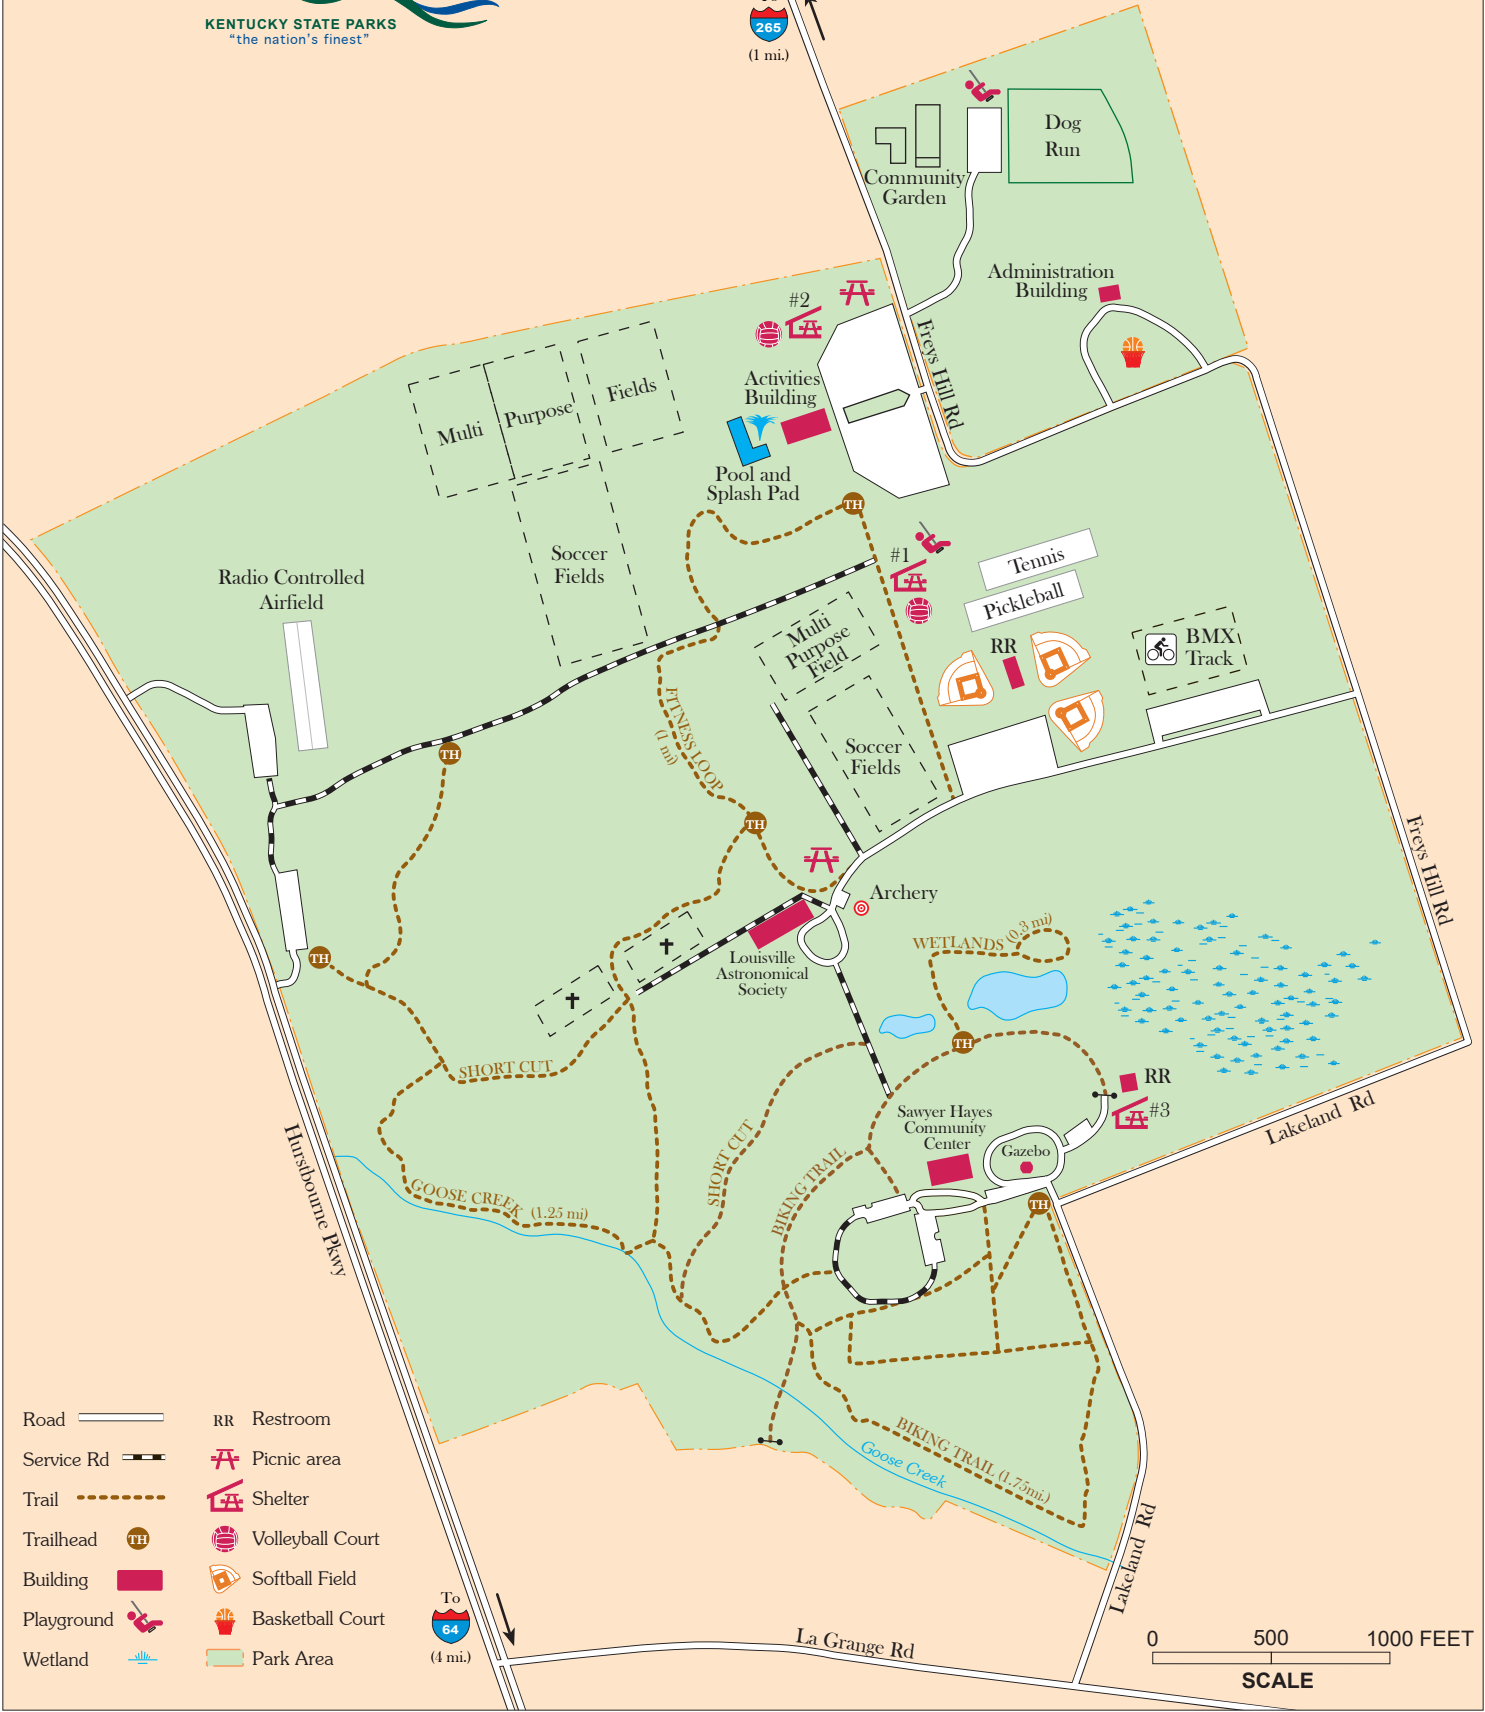

E.P. "TOM" SAWYER STATE PARK

To
 265
 (1 mi.)

- Road
- Service Rd
- Trail
- Trailhead
- Building
- Playground
- Wetland
- RR Restroom
- Picnic area
- Shelter
- Volleyball Court
- Softball Field
- Basketball Court
- Park Area

To
 64
 (4 mi.)

0 500 1000 FEET
SCALE