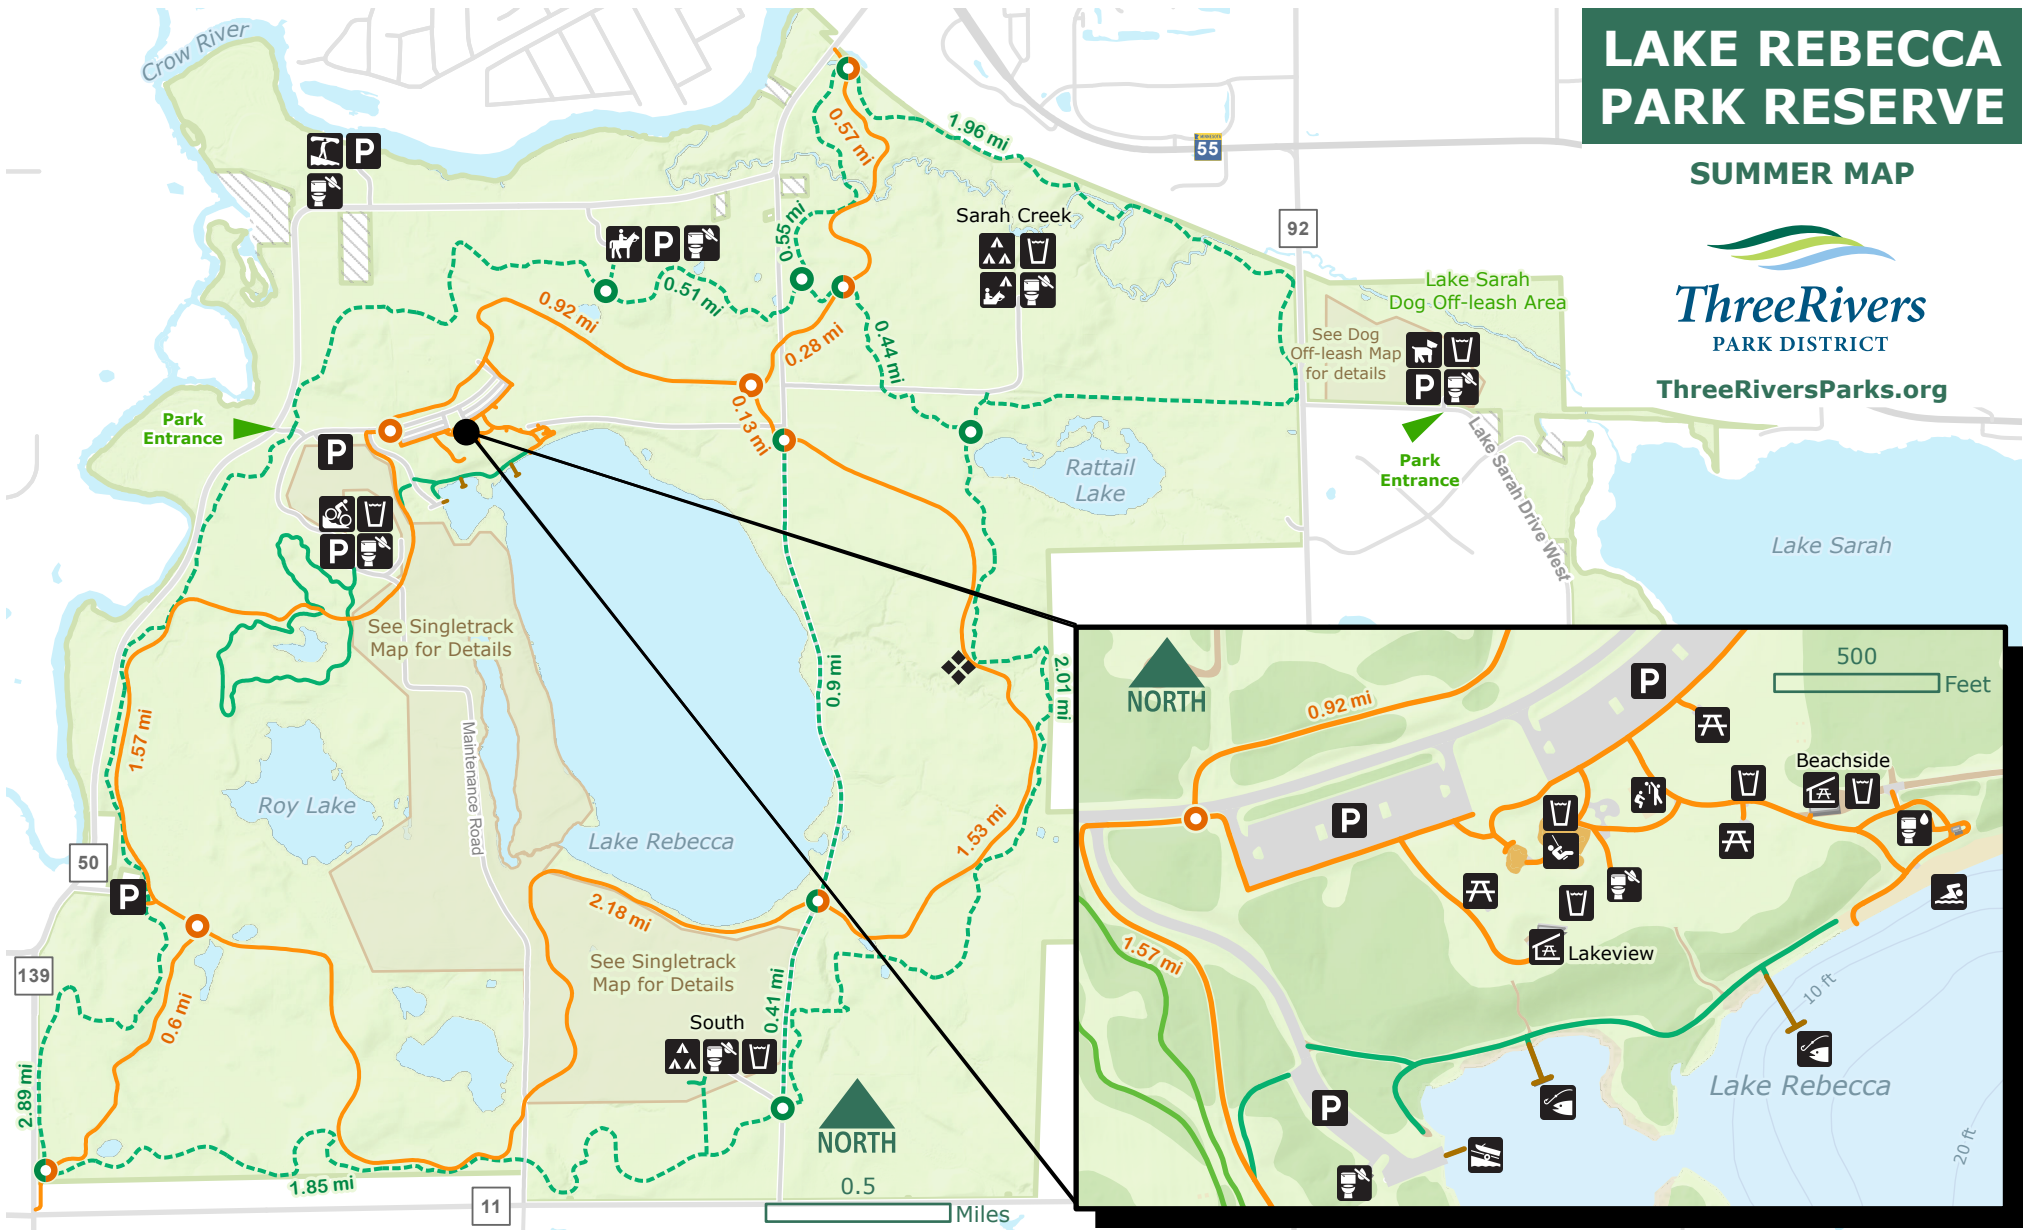

LAKE REBECCA PARK RESERVE

SUMMER MAP

ThreeRiversParks.org

LEGEND:

- Boat Carry-in
- Boat Launch
- Campsite - Horse
- Dog Off-leash
- Drinking Water
- Group Camp*
- Horse Trailhead
- Fishing Pier
- Parking
- Picnic Area
- Picnic Shelter*
- Play Area
- Primitive Toilet
- Rest Area/Bench
- Restroom
- Singletrack Trailhead
- Swimming
- Volleyball
- * Reservation Required
Paved Intersection
- Paved & Unpaved Trail Intersection
- Unpaved Intersection
- Boardwalk
- Paved Trail
- Unpaved Trail
- Road
- Dock/Pier
- Private Property
- Park Boundary
- Water

Updated: 4/30/2025

TRAIL					
					See Single-track Map for Details
Miles	35.7	22.2	14.2	11.7	13.5