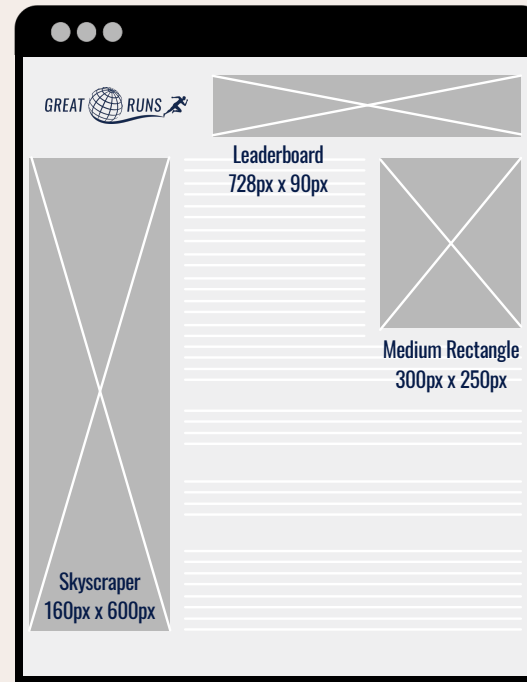

Working with Great Runs

WEBSITE: SITEWIDE ADS

Digital ads are site wide + exclusive category sponsorships are available.

STANDARD GUIDELINES

Guidelines are consistent with IAB specifications. All creative assets must be submitted within 72 hours of the launch date specified. Standard ad types we accept include JPG, GIF, HTML.

NEED GRAPHIC DESIGN SUPPORT?

Our team can work with you to design your creative assets.

Desktop/Tablet