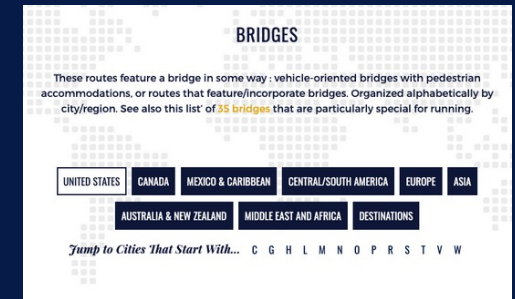

KATHARINE H., NEW YORK

“I recently spent several weeks in London and in DC and did every one of the runs in both cities. They were all incredible. Thank you a millionfold. You make the quality of my life better.”

Our Website

Search by Location:

- Cities, i.e. London, Boston
- Vacation destinations, i.e. Disney
- Regions, i.e. Tuscany

Search by Category, i.e.:

- Great Beach Runs
- Classic River Paths
- 'Runseeing' Tours

Search by Route Features:

- along the water, parks, hilly, beach, etc.

Our 'Best of' Lists

- Best winter running cities
- Most beautiful parks
- Foliage routes

OUR AUDIENCE

620 MILLION

PEOPLE RUN WORLDWIDE

57

FLORIDA, USA

GREAT RUNS

BEST WATERFRONT RUNS

These are routes along roads, paths, or boardwalks that feature great views of the ocean, the Intracoastal, or some other lake or river.

VENETIAN CAUSEWAY, MIAMI	MIAMI BEACH BOARDWALK	BOARDWALKS & PIER, KEY WEST
ORTEGA RIVER, JACKSONVILLE	LAKE TRAIL, PALM BEACH	BAYSHORE TRAIL, TAMPA