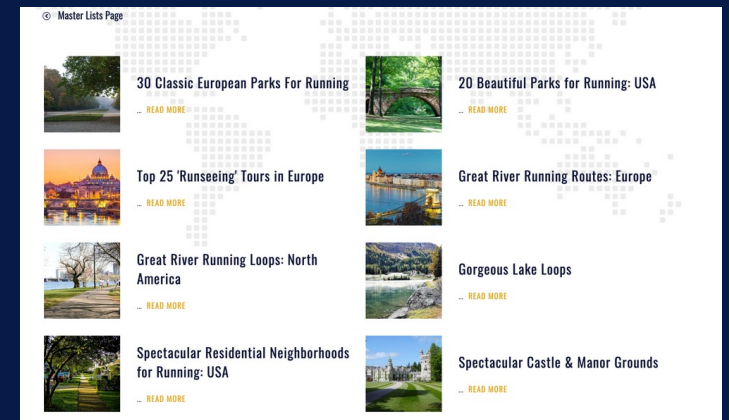

EXCLUSIVE CATEGORY SPONSORSHIPS

SEASONAL LISTS + COMPILATIONS

Sponsor our seasonal content, including location & route pages, 'best of' lists, and seasonal email newsletters.

- + Fall Foliage Running Package
- + Winter Running Packages (winter hotspots or snowbird destinations)
- + Spring Fever Running Package
- + Summer: Beaches & Vacation Hotspots Running Package

REGIONAL + CONTENT SPECIFIC OPTIONS

- + Sponsor content for particular regions (i.e. United States, Canada, Europe) or areas (Florida, California, UK, etc.)
- + Sponsor special destinations (National Parks, Caribbean, Mountain resorts, etc.)