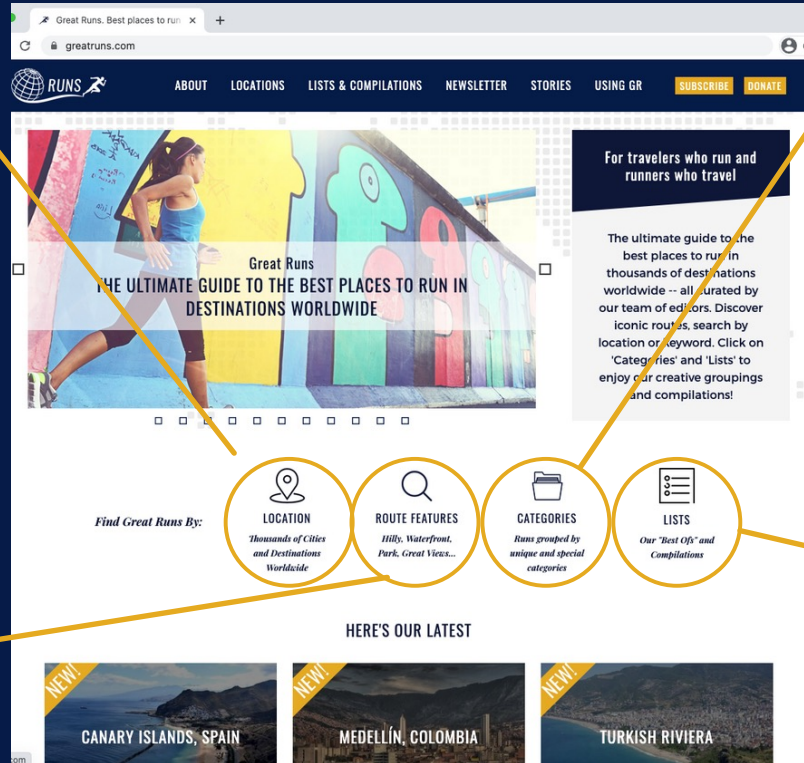

KATHARINE H., NEW YORK

“I recently spent several weeks in London and in DC and did every one of the runs in both cities. They were all incredible. Thank you a millionfold. You make the quality of my life better.”

Our Website

Search by Location:

- Cities, i.e. London, Boston
- Vacation destinations, i.e. Disney
- Regions, i.e. Tuscany

Search by Category, i.e.:

- Great Beach Runs
- Classic River Paths
- 'Runseeing' Tours

Our team can work with you to design your creative assets.

Desktop/Tablet

Mobile

EXCLUSIVE CATEGORY SPONSORSHIPS

SEASONAL LISTS + COMPILATIONS

Sponsor our seasonal content, including location & route pages, 'best of' lists, and seasonal email newsletters.