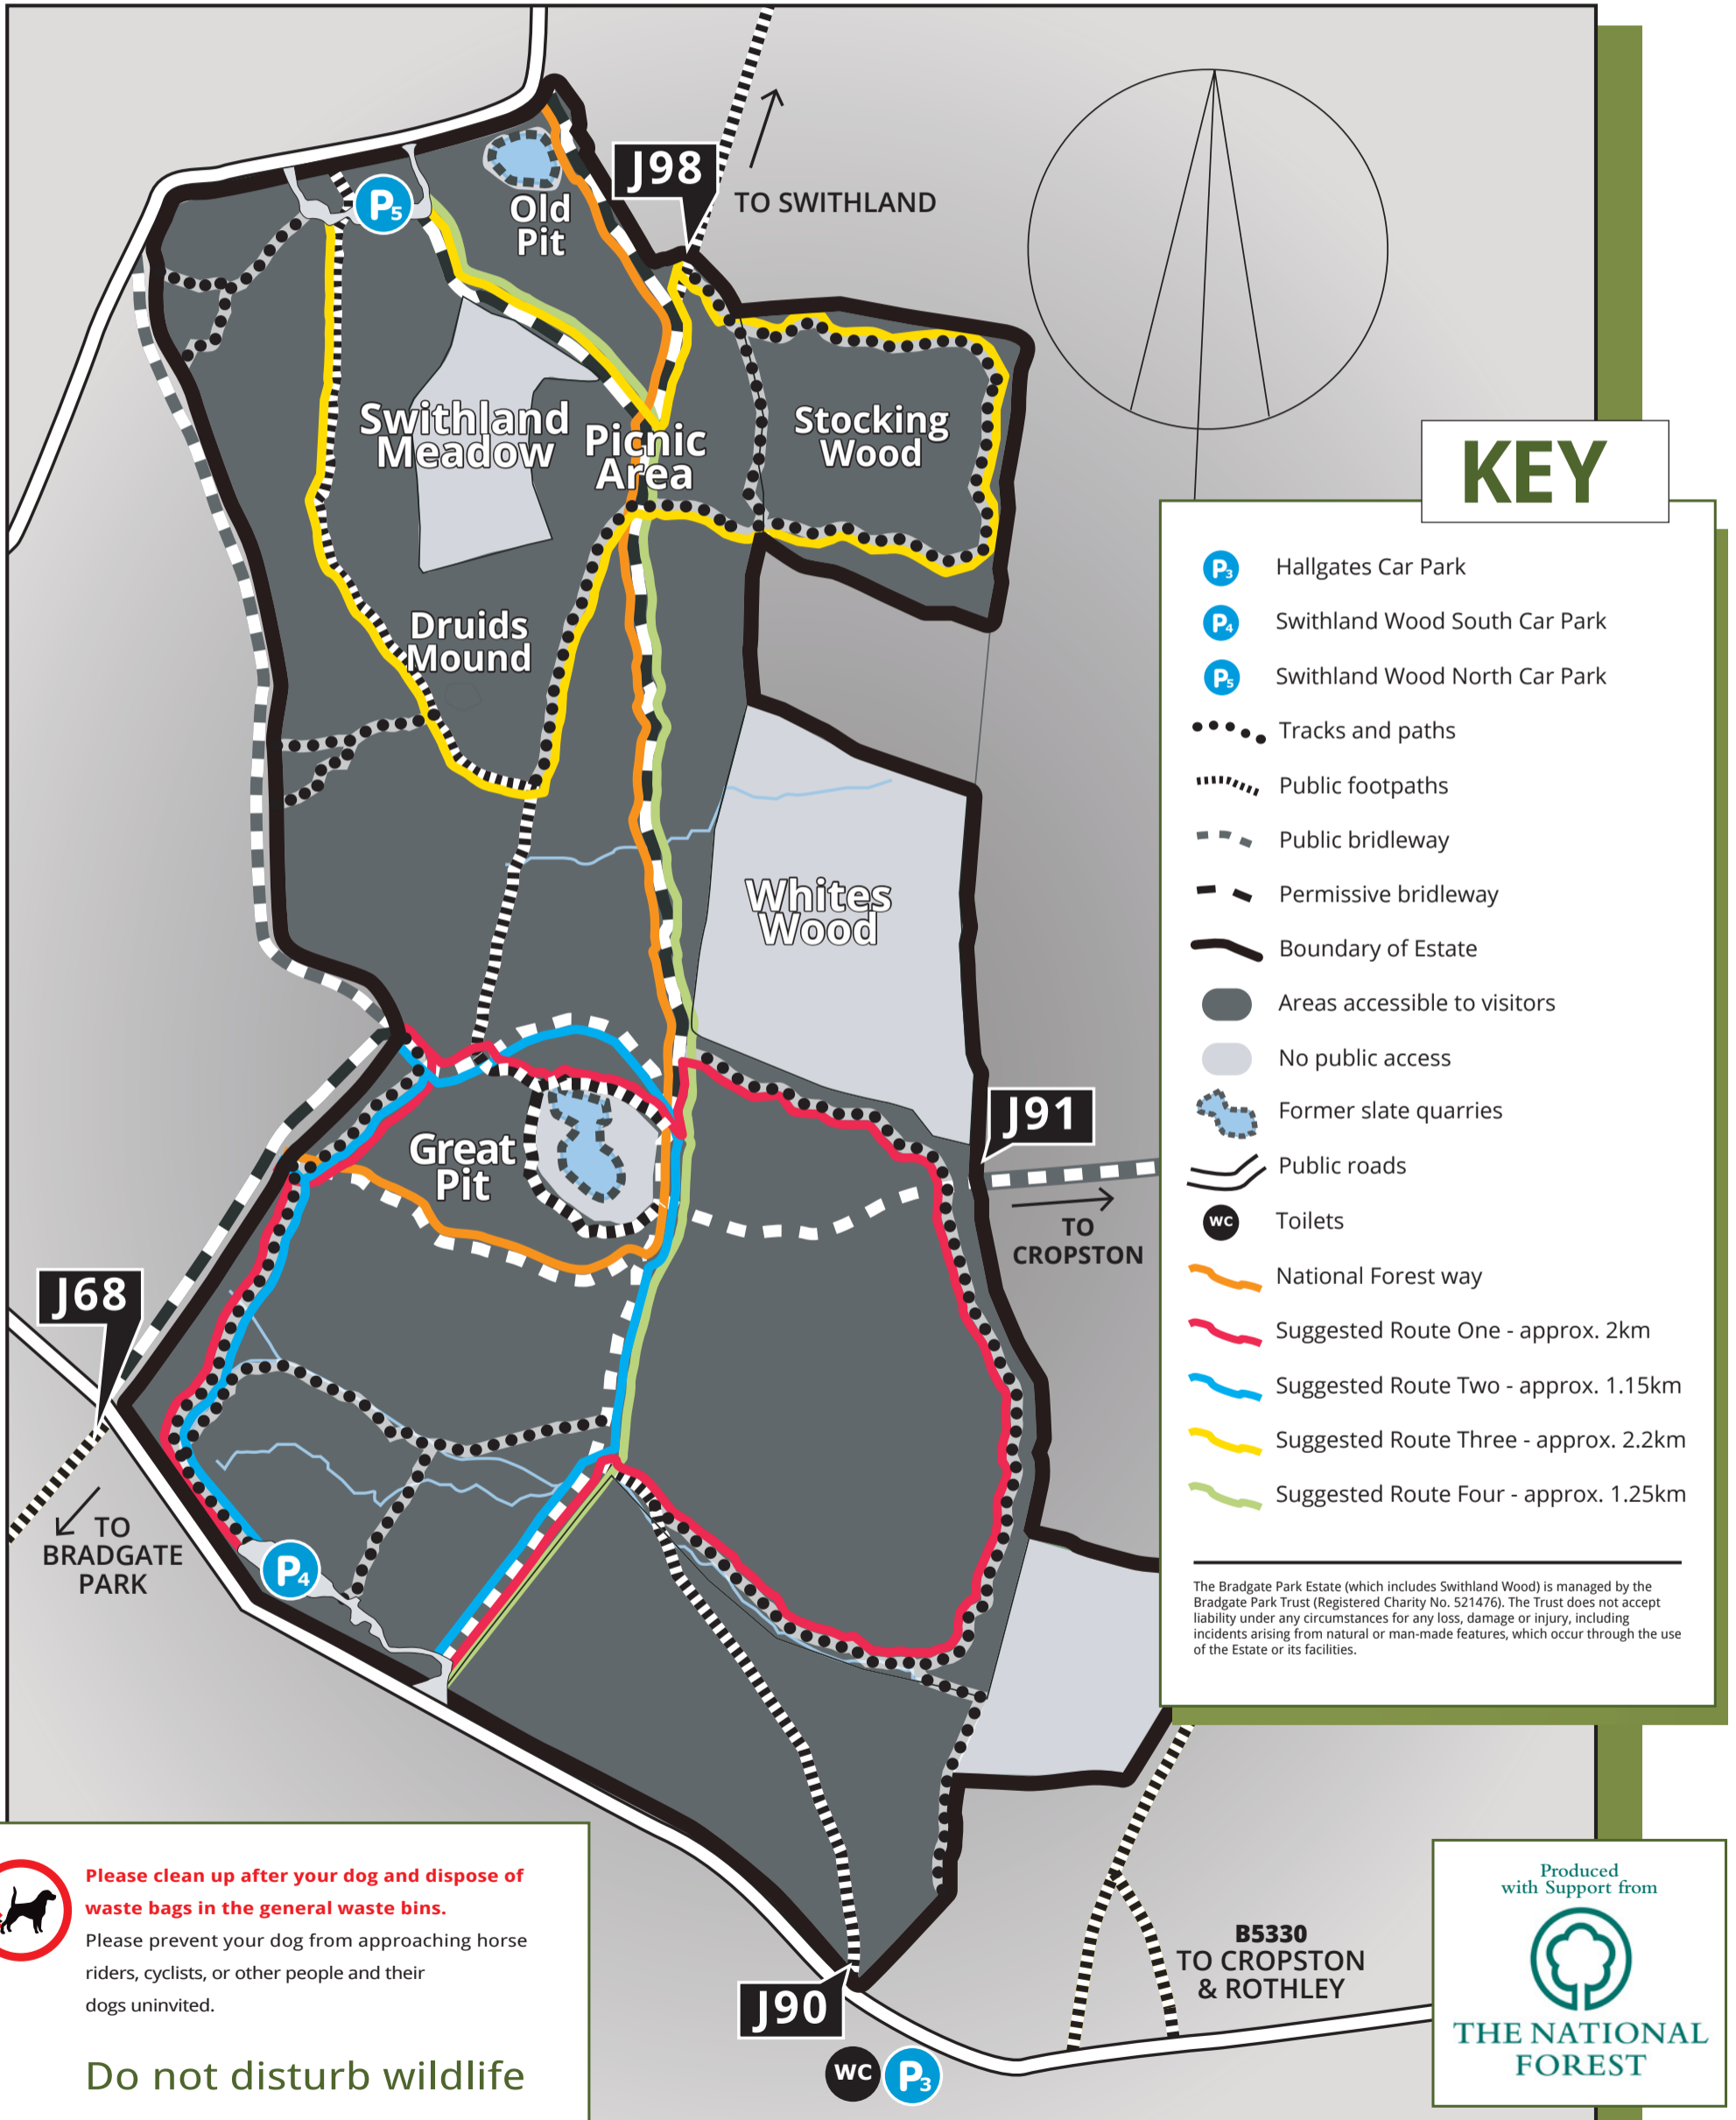

SWITHLAND WOOD

SUGGESTED WALKS AND RIGHTS OF WAY THROUGH SWITHLAND WOOD

Please clean up after your dog and dispose of waste bags in the general waste bins.
 Please prevent your dog from approaching horse riders, cyclists, or other people and their dogs uninvited.

Do not disturb wildlife

Produced with Support from
THE NATIONAL FOREST